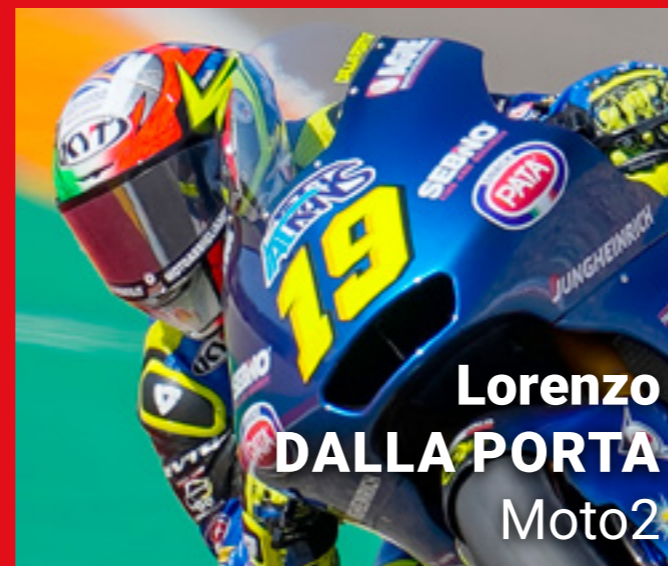

The new NZ-RACE is a full-face helmet derived from KYT's experiences in the racing world: its fascinating and recognizable shapes are the result of studies with #KytRiders on the track and of repeated sessions in the wind tunnel. The very high aerodynamic performance, which is a reference for the category, is therefore combined with unmatched features of comfort, lightness and ergonomics that make it a suitable helmet for both professional use on the track and for pure fun on the road.

Have fun with #KytHelmet!

ALEIX ESPARGARÓ

**ALEIX
ESPARGARÓ**
MotoGP

**Jaume
MASIÁ**
Moto3

**Xavi
FORES**
BSB/Endurance

**Xavier
SIMÉON**
Endurance World Champion

**Lorenzo
SAVADORI**
MotoGP

**Stefano
MANZI**
Moto2

**Augusto
FERNANDEZ**
Moto2

**Andi Farid
IZDIHAR**
Moto3

**Michele
PIRRO**
Ducati MotoGP Tester/CIV SBK

**Lorenzo
DALLA PORTA**
Moto2

**Simone
CORSI**
Moto2

**Dennis
FOGGIA**
Moto3

**#KytRiders
#KytLovers
#KytFamily**