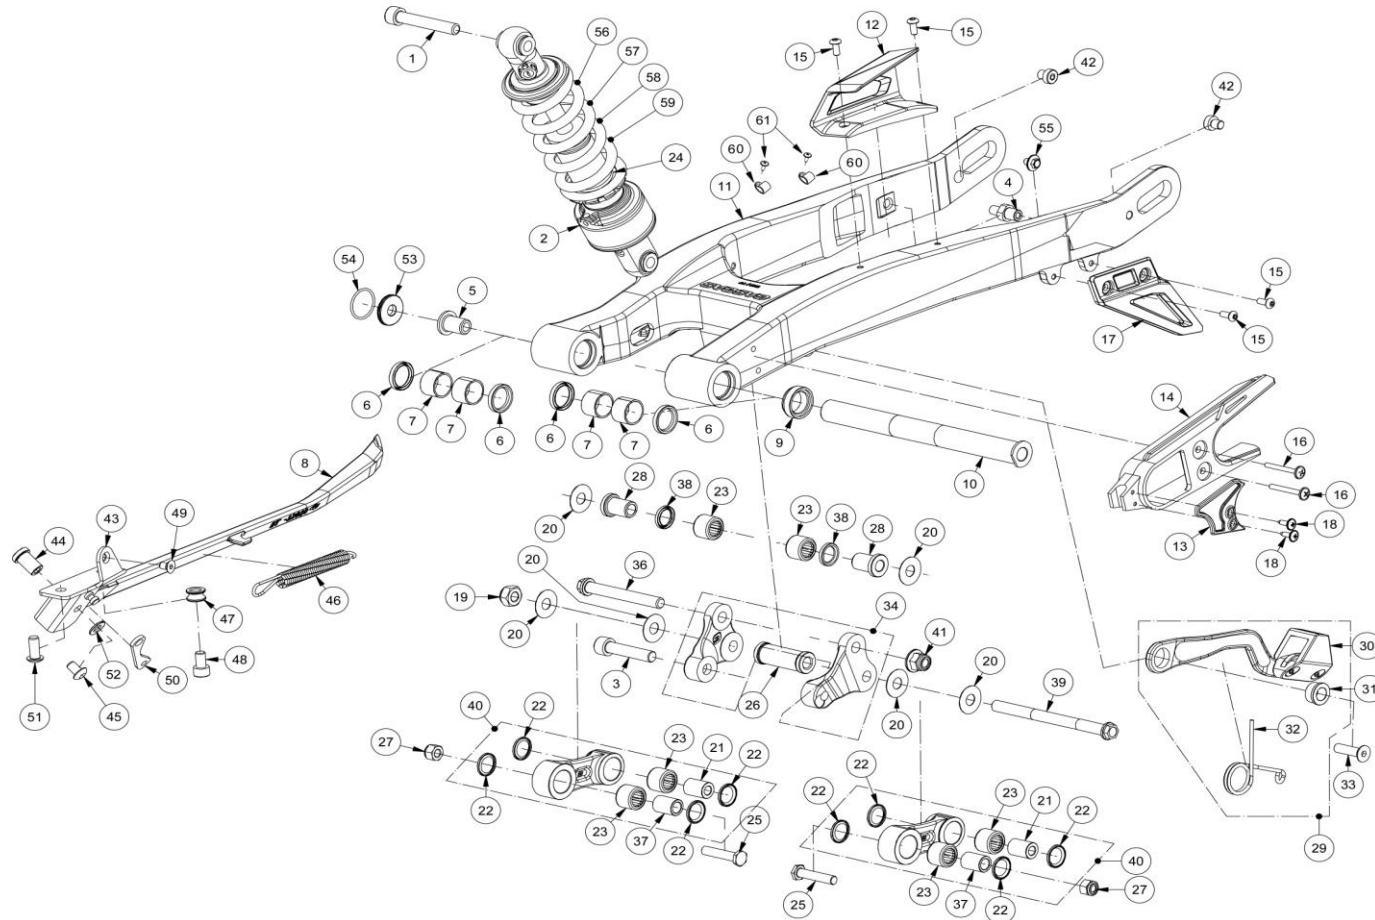

Nº	DESCRIPCION	DESCRIPTION			125	250 / 280 / 300	Cant.
1	ALLEN 10X63	10X63 ALLEN SCREW			BT35000013011	BT35000013011	1
2	AMORTIGUADOR TRIAL	REAR SHOCK ABSORBER			BT30000GG-CGD-1	BT30000GG-CBF-1	1
3	TORNILLO ESPECIAL	SPECIAL SCREW			T0310046	T0310046	1
4	GUIA PINZA DE FRENO	REAR CALIPER GUIDE			BT671153013	BT671153013	1
5	TORNILLO EJE BASCULANTE TRIAL	SWING-ARM AXLE SCREW			BT280212009	BT280212009	1
6	RETÉN 20-26-4 870 N BASCULANTE	20-26-4 OIL SEAL			C220001	C220001	4
7	GLACIER	BEARING			BT280212032	BT280212032	4
8	CABALLETE TRIAL 99	SIDE STAND BRACKET			BT280712010	BT280712010	1
9	CASQUILLO GUÍA EJE BASCULANTE	SWING-ARM AXLE BUSHING			BT280212108	BT280212108	1
10	EJE BASCULANTE TRIAL	SWING-ARM AXLE			BT44500R3009	BT44500R3009	1
11	BASCULANTE TRIAL	TRIAL SWING-ARM			BT40000GG-CGS-1	BT40000GG-CGS-1	1
12	CUBRECADENAS	CHAIN COVER			BT42040RA3011	BT42040RA3011	1
13	PROTECTOR PIÑÓN TRIAL 2002	PINION PROTECTOR			BT280236021	BT280236021	1
14	PATÍN CADENA	CHAIN GUIDE			BT280412015	BT280412015	1
15	ULS 5X12	5X12 ULS			T0505012	T0505012	4
16	REMACHE ALUMINIO 5X20	RIVET			T4505020	T4505020	2
17	PROTECTOR CORONA TRIAL 2003	SPROCKET PROTECTOR			BT57350RA3011	BT57350RA3011	1
18	TORNILLO ROSCA-CHAPA 4.2X12	4,2X12 SCREW			T259349	T259349	2
19	TUERCA AUTOBLOCANTE M10X1,5	SELF-LOCKING NUT M10X1,5			T3110003	T3110003	1
20	ARANDELA REGLAJE 10.5X26X0.5	10.5X26X0.5 WASHER			T4001026	T4001026	6
21	CASQUILLO SUSPENSIÓN DIAM. 10	SUSPENSION BUSHING			BT27712005	BT27712005	2
22	RETÉN 15X21X2 / 15X21X2 OIL SEAL	15X21X2 OIL SEAL			C230001	C230001	8
23	COJINETE AGUJAS 15BM2116	NEEDLE BEARING			BT27714009	BT27714009	6
24	TOPE AMORTIGUADOR	SHOCK ABSORBER END OF TRAVEL			BT311003013	BT311003013	1
25	TORNILLO ESPECIAL BIELETA 8X38	8X38 SPECIAL SCREW			T0118038	T0118038	2
26	CASQUILLO DISTANCIADOR BALANCÍN	ARTICULATION SPACER BUSHING			BT32100R3009	BT32100R3009	1
27	TUERCA AUTOBLOCANTE M8 ALTA	SELF-LOCKING NUT			T2108002	T2108002	2
28	CASQUILLO BALANCÍN 99	ARTICULATION BUSHING			BT27914014	BT27914014	2
29	CTO. TENSOR CADENA	CHAIN TENSIONER ASSY.			BT42000RCT3009	BT42000RCT3009	1
30	GOMA TENSOR CADENA	TENSIONER CHAIN RUBBER			BT42010RA3010	BT42010RA3010	1
31	CASQUILLO TENSOR CADENA	CHAIN TENSIONER BUSHING			B560000	B560000	1
32	MUELLE TENSOR CADENA	CHAIN TENSIONER SPRING			M122000	M122000	1
33	ALLEN CONICO 8X30 TENSOR CADENA	8X30 CONIC ALLEN			T0408030	T0408030	1

GASGAS

Chasis 4