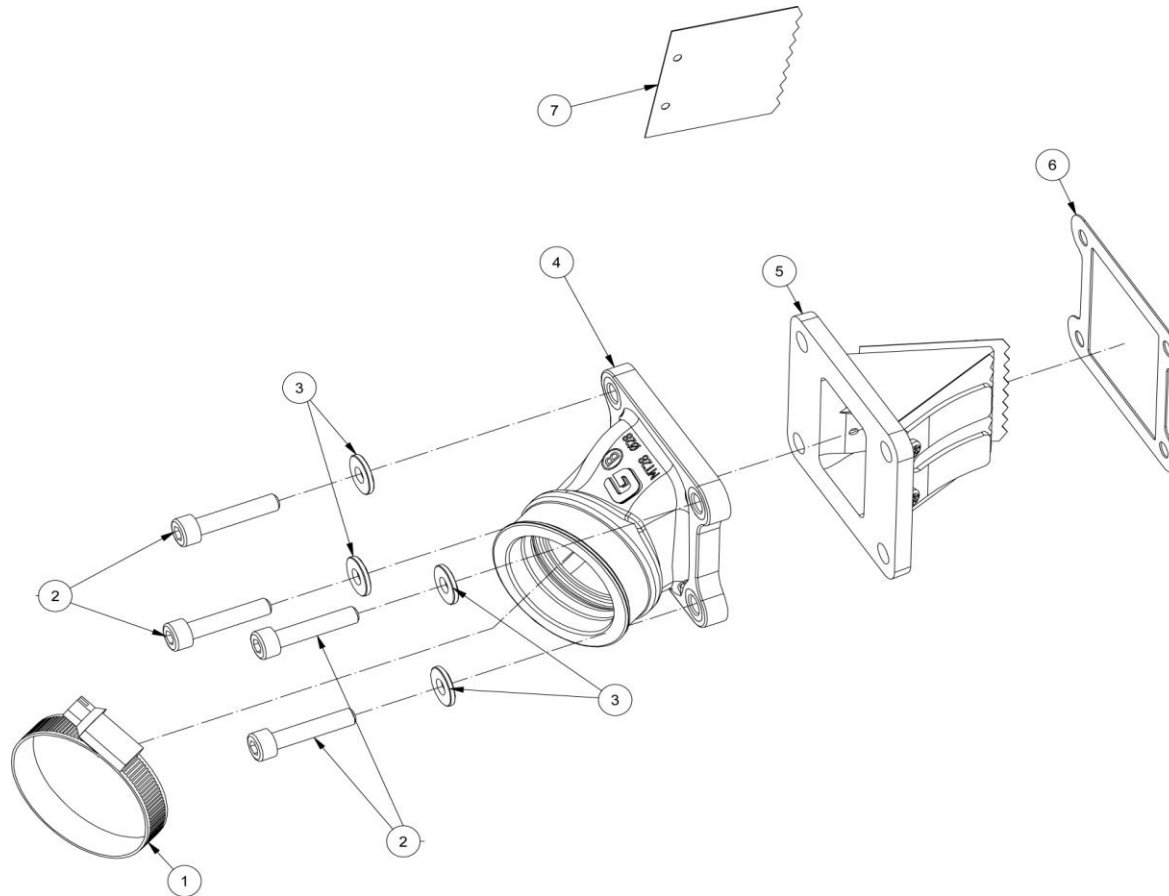

Nº	DESCRIPCION	DESCRIPTION				125 / 250 / 280 / 300	Cant.
1	ABRAZADERA S/44/9 W1	S/44/9 W1 CLAMP				BT280328038	1
2	TORNILLO ALLEN M5X20 DACROMET CEX	M5X20 DACROMET ALLEN SCREW				T0305020	4
3	ARANDELA 5X12X1,5	5X12X1,5 WASHER				T4005012	4
4	TUBERA ADMISION	INTAKE MANIFOLD				MT26000CT-CGI-1	1
5	CAJA LAMINAS TRIAL	REED VALVE				M01617200	1
6	JUNTA CAJA LAMINAS (CARTER)	REED VALVE GASKET (CRANKCASE)				MT280244005	1
7	LAMINA	REED PETAL				M01616000	1

GASGAS

Motor 11