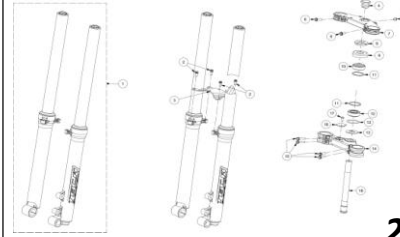

**SUSPENSION
SUSPENSION**