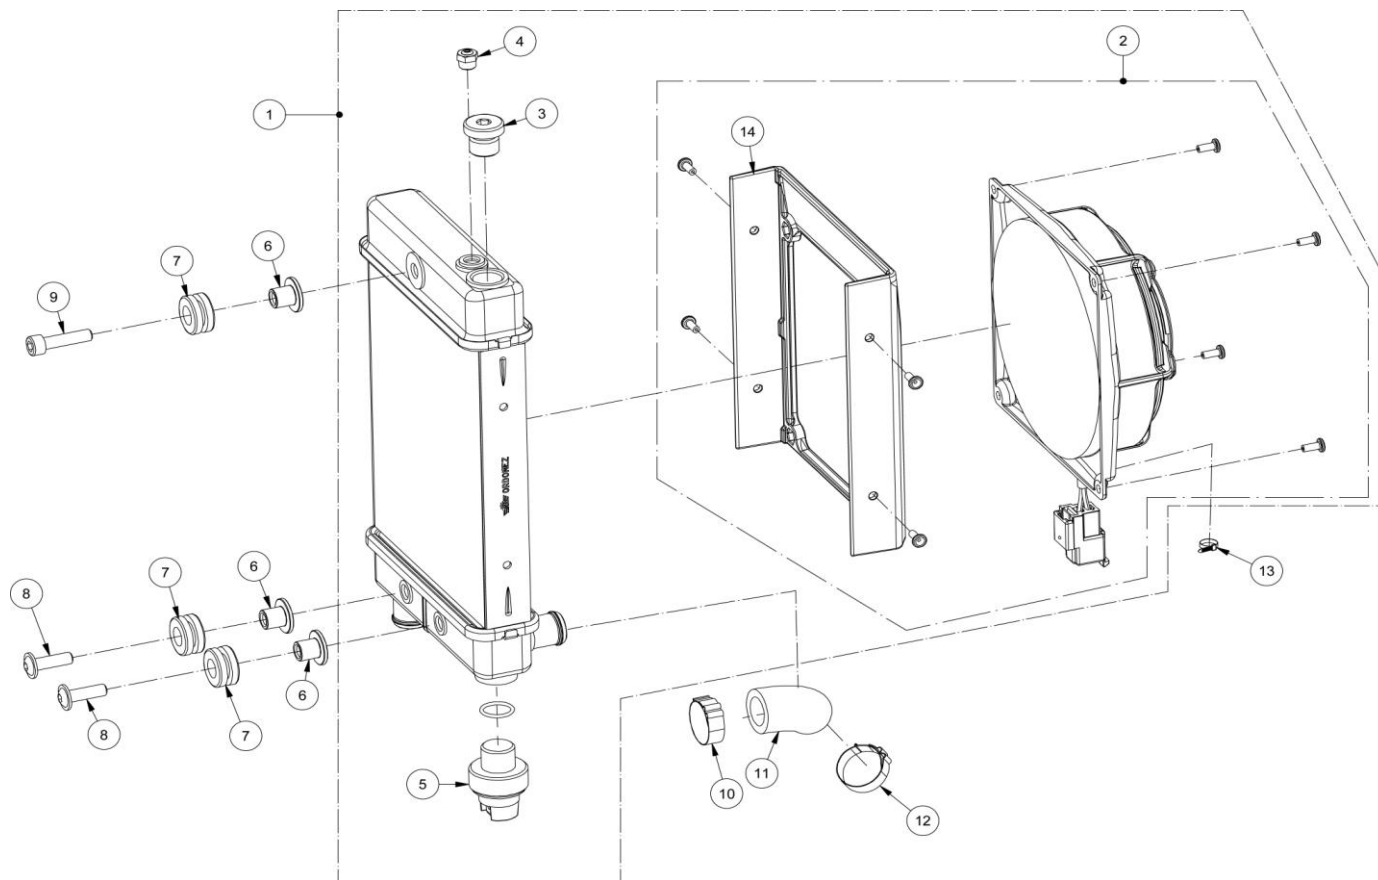

Nº	DESCRIPCION	DESCRIPTION				125 / 250 / 280 / 300	Cant.
1	CONJUNTO RADIADOR	RADIATOR KIT				BT70000CT-CBN-1	1
2	ELECTROVENTILADOR	ELECTROFAN				BT72000GG-CBN-1	1
3	TAPON DE LLENADO RADIADOR	RADIATOR CAP				BT701503013	1
4	VALVULA DE PRESION	PRESSURE VALVE				BT701553013	1
5	TERMOCONTACTO	THERMOSWITCH				BT720103013	1
6	CASQUILLO RADIADOR	RADIATOR BUSH				BT700903013	3
7	GOMA SILENTBLOCK	SILENTBLOCK				G220000	3
8	TORNILLO ULS ALLEN CON ARANDELA M6x25	M6x25 ALLEN SCREW WITH WASHER				T0556020	2
9	TORNILLO ALLEN M6x30	M6x30 ALLEN SCREW				T0306030	1
10	ABRAZADERA COBRA DE 23	COBRA CLAMP Ø23				L200041	1
11	TUBO RADIADOR A CULATA	RADIATOR TO HEAD CYLINDER HOSE				BT710503013	1
12	ABRAZADERA COBRA DE 22	COBRA CLAMP Ø22				L200038	1
13	BRIDA UNEX CORTA 2.5X98	UNEX CALMP				BE25634010	1
14	CARCASA ADAPTADOR	ADAPTER HOUSING				BT72020GG-CBN-1	1

GASGAS

Chasis 8