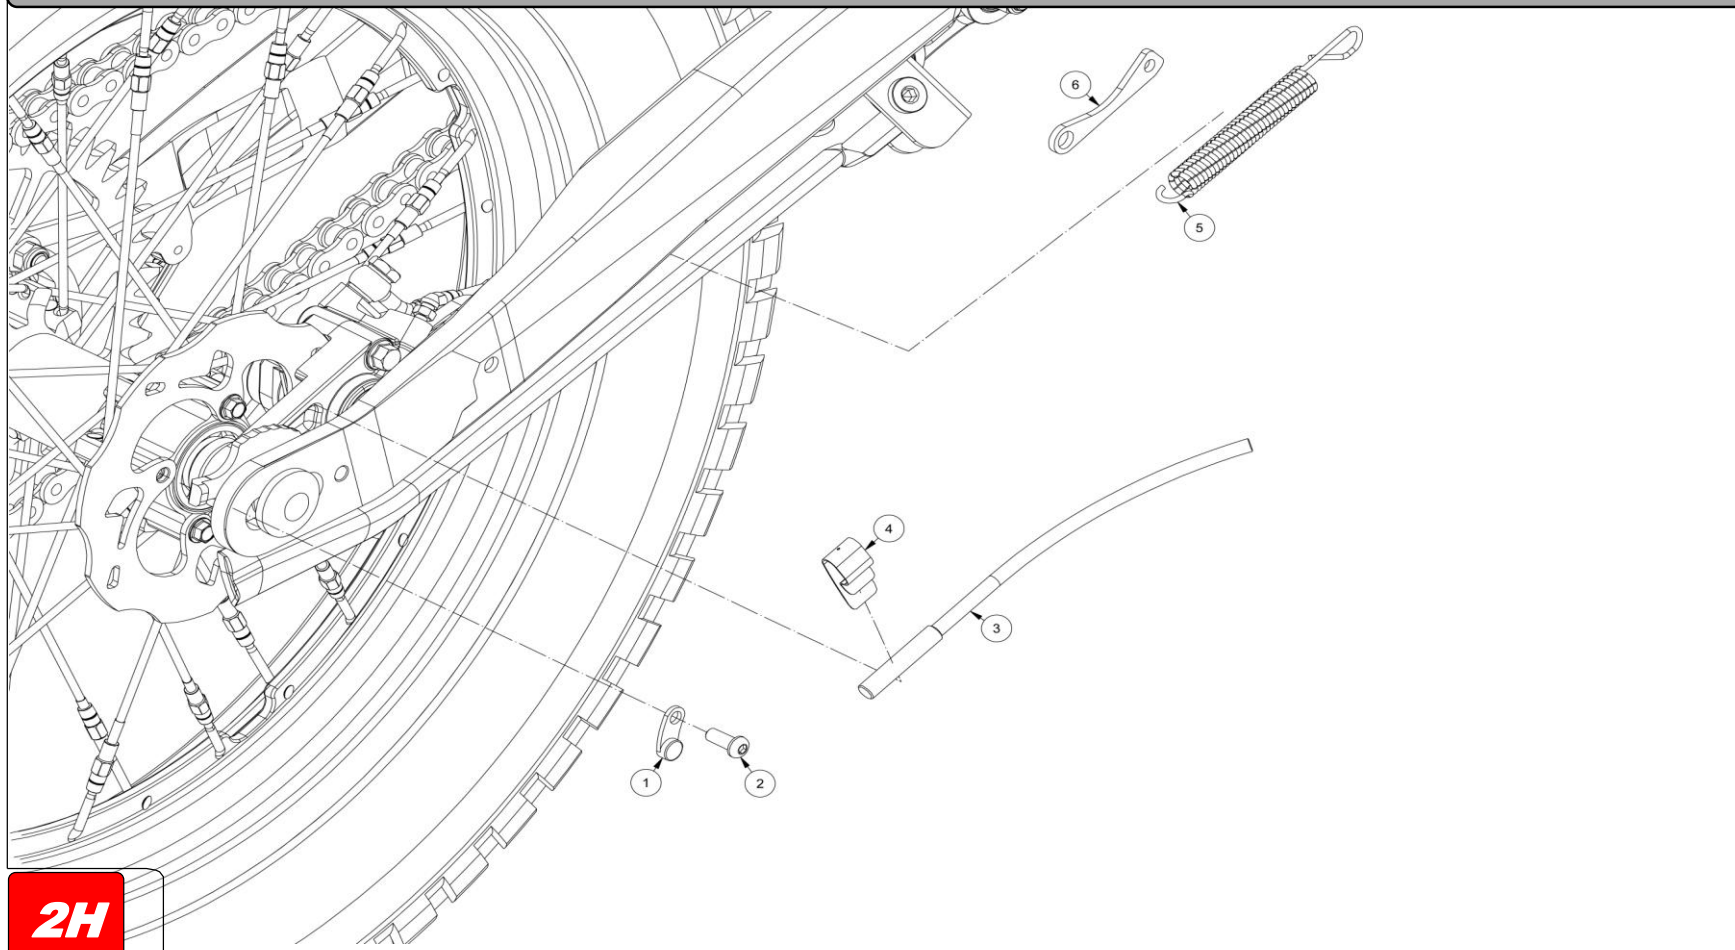

Kit Homologación/ Homologation **GASGAS**
Kit

TXT RACING2017

2H

Nº	DESCRIPCION	DESCRIPTION			125	250 / 280 / 300	Cant.
1	IMAN CTA.KMS IPLA00300	SPEEDO MAGNET				BT280234012	1
2	ULS 6X16	M6X16 ULS SCREW				T0506016	1
3	GRAPA SUJECION SENSOR CTA. KM. TRIAL 2006	SPEEDO SENSOR CLIP FIXING				BT280634053	1
4	SENSOR CUENTAKILOMETROS RUEDA TRASERA TRIAL	REAR WHEEL SPEEDO SENSOR TRIAL				BT280634050	1
5	MUELLE CABALLETE TRIAL HOMOL.	SPRING STAND TRIAL HOMOLOGATED				BT280310039H	1
6	EXCENTRICA CABALLETE TRIAL HOMOL.	ECCENTRIC HOMOLOGATED STAND TRIAL				BT280312025H	1
7	TORNILLO ALLEN M8x14	ALLEN SCREW M8x14				T0308014	1

GASGAS

Homo2