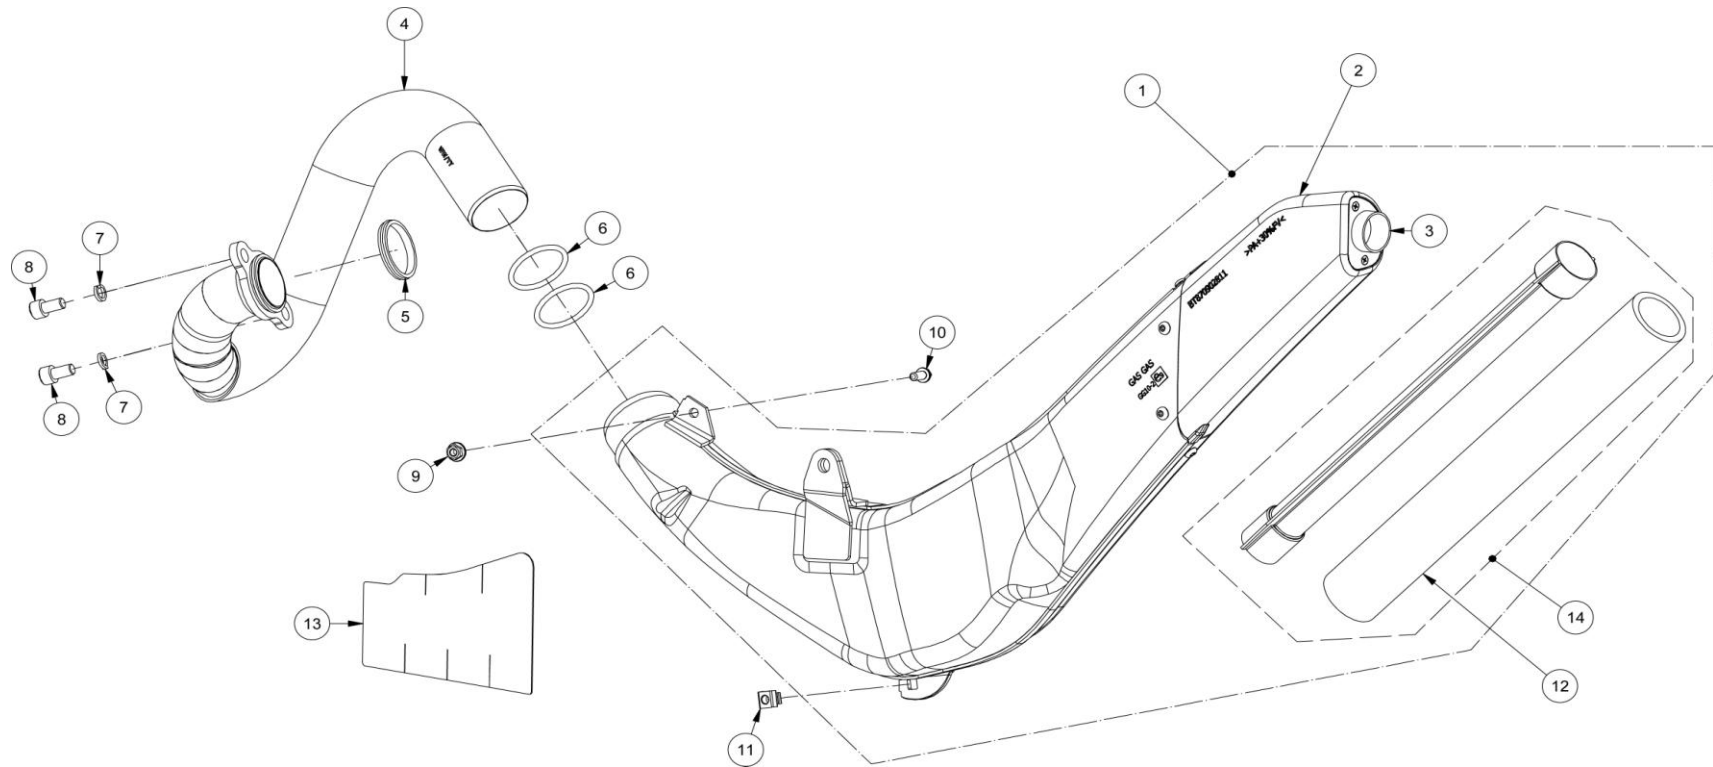

Nº	DESCRIPCION	DESCRIPTION				125 / 250 / 280 / 300	Cant.
1	CTO. ESCAPE INTERM. Y FINAL	EXHAUST SET				BT860002811	1
2	CAZOLETA SILENCIOSO FINAL	FINAL EXHAUST COVER				BT870802811	1
3	SALIDA INOX FINAL ESCAPE	INOX END EXHAUST				BT870803013	1
4	CURVA ESCAPE TRIAL	TRIAL BEND EXHAUST				BT300726001RA	1
5	JUNTA ESCAPE S4 105	EXHAUST GASKET				MT280244012	1
6	TÓRICA SILENCIOSO INTERMEDIO 44,05X3,53	O'RING INT. SILENCER				C290000	2
7	ARANDELA GROVER 8X12X2	GROVER WASHER				T4008314	2
8	TORNILLO ALLEN M6X16	M6X6 ALLEN SCREW				T0308016	2
9	TUERCA CON ARAND. ESTRIADA M6	M6 NUT WITH WASHER				T2206000	1
10	TORNILLO HEXAGONAL CON ARANDELA M6X14	6X14 HEX. WITH WASHER SCREW				T0206014	1
11	TUERCA ENJALADA M6	M6 STANDARD CAGE NUT				T2006010	1
12	FIBRA ANTICALORICA	HEATPROOF FIBER				BT85000003011	1
13	PROTECTOR CALORICO	HEATPROOF GUARD ADHESIVE				BT96030GG-CBN-1	1
14	TUBO INTERNO CON FIBRA	INNER TUBE WITH FIBER				BT870802511	1

GASGAS Chasis 10