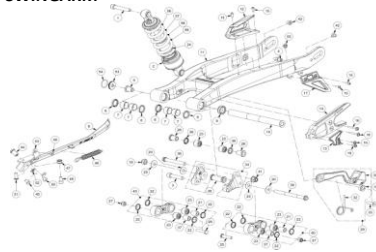

**BASCULANTE
SWINGARM**