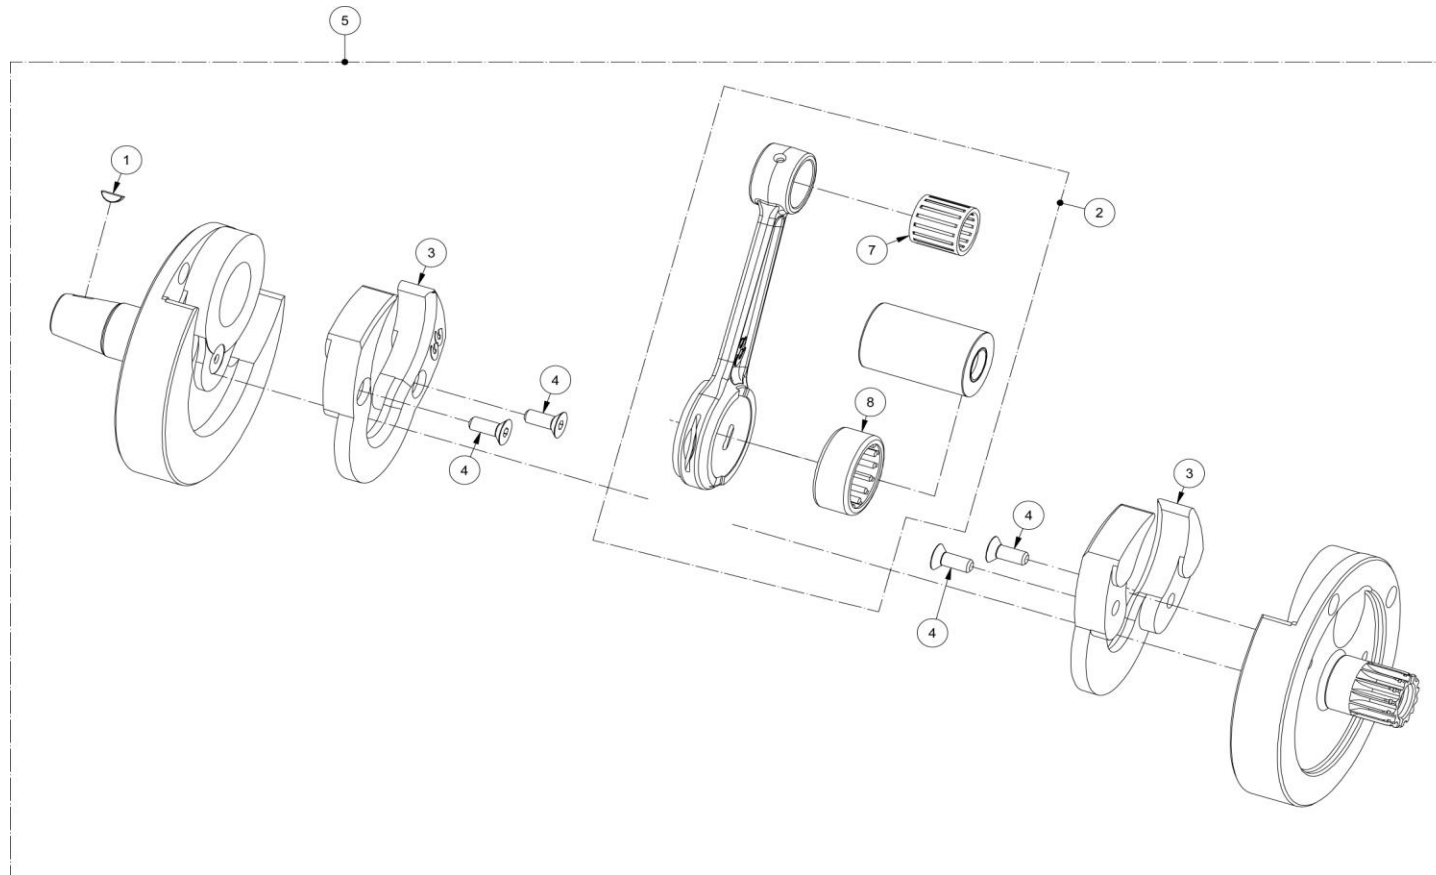

Nº	DESCRIPCION	DESCRIPTION			125	250 / 280 / 300	Cant.
1	CHAVETA D10X3X3.7 TRIAL 2002	D10X3X3.7 KEY			MT280234016	MT280234016	1
2	CONJUNTO BIELA TRIAL	TRIAL CONNECTING ROD SET			MT32000CT-CHA-1	MT280212100	1
3	NYLON CONTRAPESO	CONTERWEIGHT NYLON			MT37000GG-CHA-1	MT280212021	2
4	ALLEN CÓNICO UN15933 M6X16	ALLEN BOLT			T0406016	T0406016	4
5	CTO. CIGÜEÑAL TRIAL SXXI	CRANK SHAFT ASSEMBLY COMPLETE			MT30000CT-CHA-1	MT280212000	1
7	COJINETE PIE DE BIELA	NEEDLES BEARING			M01411001	ME25616035	1
8	COJINETE CABEZA DE BIELA	NEEDLES BEARING			M01415001	MT32050GG- AIZ -1	1

GASGAS

Motor 7