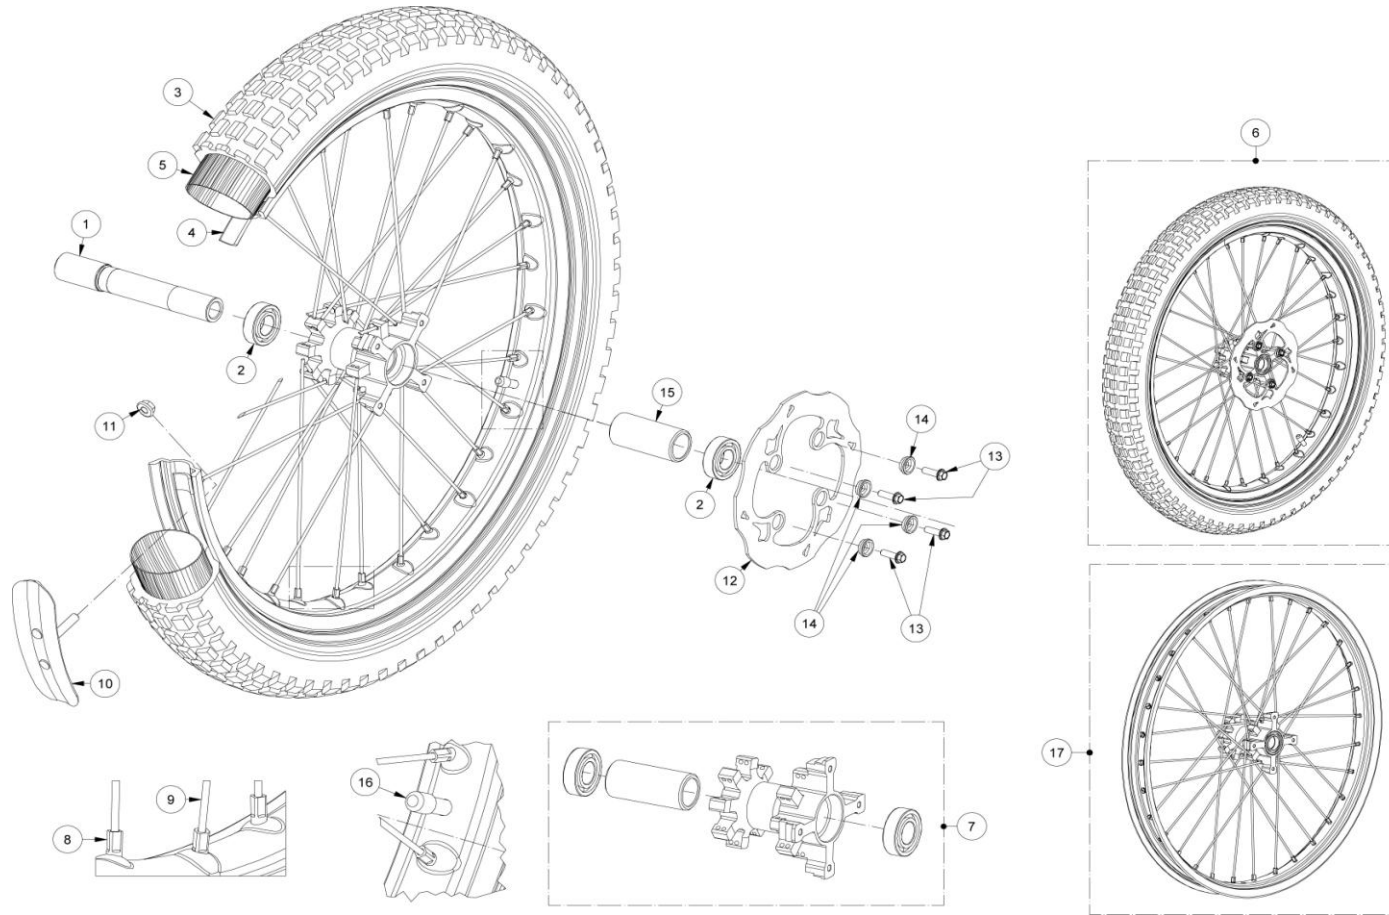

**Rueda delantera /
Front Wheel**

GASGAS

TXT RACING 2017

Nº	DESCRIPCION	DESCRIPTION				125 / 250 / 280 / 300	Cant.
1	EJE RUEDA DELANTERA TRIAL	FRONT WHEEL AXLE				BT5000043012	1
2	COJINETE	BEARING				ME120136055	2
3	NEUMATICO RUEDA DELANTERA MICHELIN X11	FRONT TYRE				N140000	1
4	GOMA PROTECTOR FLAP 21"	FRONT FLAP TYRE				BE25618028	1
5	CÁMARA DELANTERA	FRONT TUBE				N120000	1
6	CTO. RUEDA DELANTERA TRIAL PRO	FRONT WHEEL KIT				BT50000CT-CJD-1	1
7	CTO. CUBO RUEDA DELANTERA TRIAL	FRONT HUB WHEEL KIT				BT54110CT-CGJ-1	1
8	TUERCA RADIOS 3MM. RUEDA DELANTERA DIA. 6.5	SPOKE NUT				BT27718001	32
9	RADIO 3X257 RUEDA DELANTERA TRIAL NEGRO	BLACK FRONT WHEEL SPOKE				BT54200N2809	32
10	AGARRE CUBIERTA	TYRE CLAMP				BE505002509	1
11	TUERCA CON ARANDELA ESTRIADA M8 ZINCADA	NUT WITH WASHER				T2208001	1
12	DISCO FRENO DELANTERO	FRONT BRAKE DISK				BT52000GG-CGS-1	1
13	HEXAGONAL M8 CON ARANDELA	M8 HEXAGONAL SCREW WITH WASHER				T0206020	4
14	DISTANCIADOR DISCO FLOTANTE	WASHER FLOATING DISC				BT27918019	4
15	CASQUILLO INTERIOR BUJE	BUSHING				BT280418051	1
16	KIT TAPONES SILICONA VALVULA TRIAL ROJO	VALVE RED SILICONE CAP KIT				BT53500R3009	1
17	CONJUNTO LLANTA	RIM SET				BT54000CT-CGJ-1	1

GASGAS Chasis 11