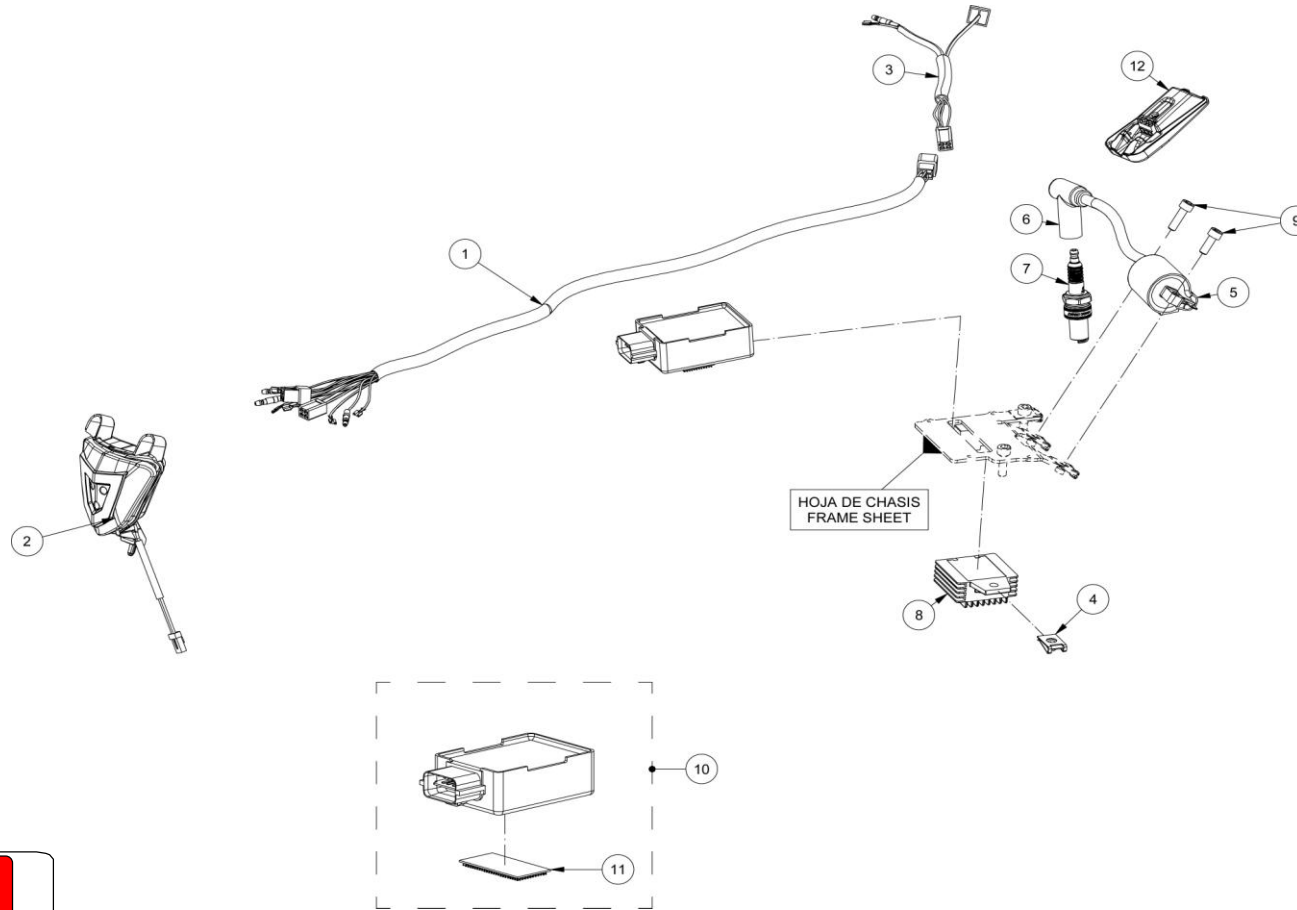

**GASGAS**

**Chasis 8**

Nº	DESCRIPCION	DESCRIPTION	125	250	280	300	Cant.
1	INSTALACIÓN TRIAL (SERVICIO)	TRIAL INSTALLATION (SERVICE)	ET10000GG-CBN-1	ET10000GG-CBN-1	ET10000GG-CBN-1	ET10000GG-CBN-1	1
2	CTO. FARO RACING	FRONT HEADLIGHT KIT	BT90000063011	BT90000063011	BT90000063011	BT90000063011	1
3	ALARGO INSTALACION PILOTO TRASERO	REAR LIGHT EXTENSION INSTALLATION	ET300102808	ET300102808	ET300102808	ET300102808	1
4	TUERCA NUT 956 RAPIDA M6	M6 CHIMNEY NUT	T2606000	T2606000	T2606000	T2606000	1
5	BOBINA	IGNITION COIL	ET500003013	ET500003013	ET500003013	ET500003013	1
6	PIPA BUJÍA IB05EMH	IB05EMH SPARK PLUG	BE25934000	BE25934000	BE25934000	BE25934000	1
7	BUJÍA BPR5ES	BPR5ES SPARK	M04012000	M04012000	M04012000	M04012000	1
8	REGULADOR ALTERNADOR	ALTERNATOR REGULATO	EE51200GG-CAB-1	EE51200GG-CAB-1	EE51200GG-CAB-1	EE51200GG-CAB-1	1
9	ALLEN 6X20	ALLEN 6X20 BOLT	T0306020	T0306020	T0306020	T0306020	2
10	CDI DIGITAL	DIGITAL CDI	ET51100CT-CJG-1	ET51100CT-CJF-1	ET51100CT-CJE-1	ET51100CT-CJD-1	1
11	CINTA DE CIERRE ADHESIVA	LOCKING ADHESIVE TAPE	BT51120GG-CBN-1	BT51120GG-CBN-1	BT51120GG-CBN-1	BT51120GG-CBN-1	1
12	FARO PILOTO TRIAL	TRIAL REAR LIGHT SET	ET30000CT2811	ET30000CT2811	ET30000CT2811	ET30000CT2811	1
13	INSTALACIÓN TRIAL	MAIN TRIAL INSTALLATION				ET70120GG-CBN-1	1