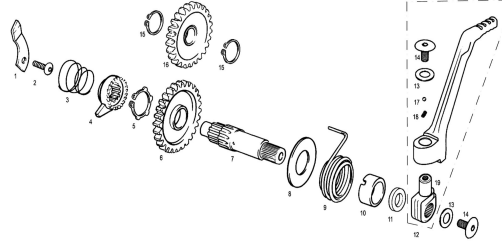

MOTOR / ENGINE

**CTO. PEDAL ARRANQUE
KICKSTART ASSY**