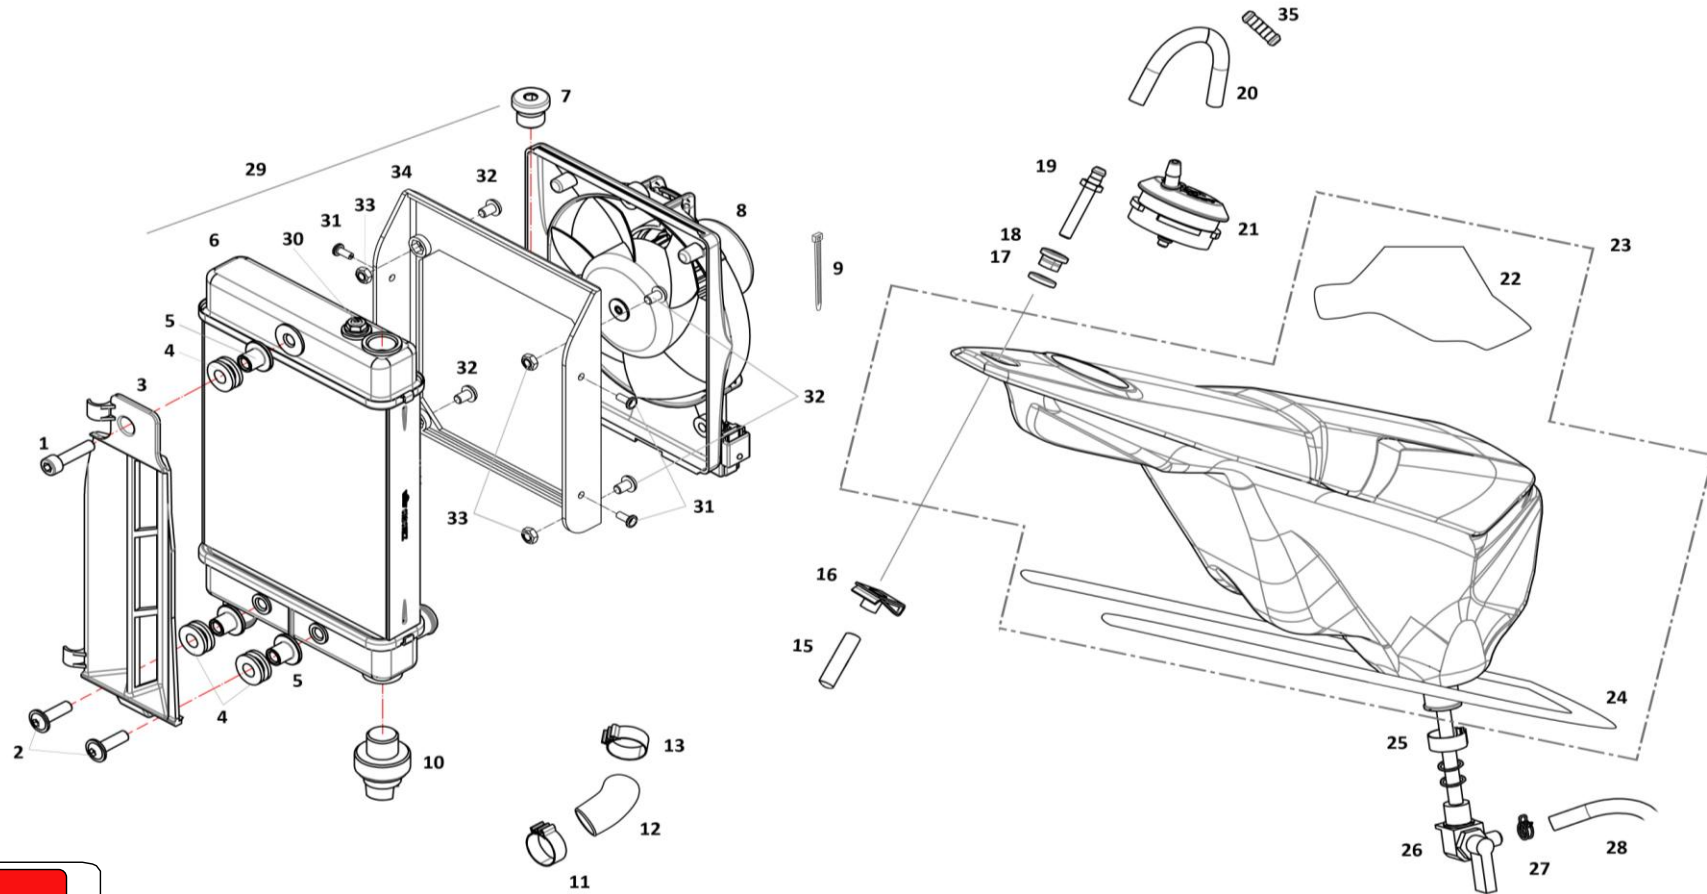

RADIADOR/ DEPÓSITO
RADIATOR/ FUEL TANK

GASGAS

TXT 80 2015

Nº	DESCRIPCION	DESCRIPTION	2015	80cc	Cant
1	TORNILLO ALLEN M6x30	ALLEN SCREW M6X30		T0306030	1
2	TORNILLO ULS ALLEN CON ARANDELA M6x20	M6X20 ULS		T0556020	2
3	PROTECTOR RADIADOR	RADIATOR PROTECTOR		BT730502809	1
4	GOMA SILENTBLOCK	SILENTBLOCK RUBBER		G220000	3
5	CASQUILLO RADIADOR	BUSHING RADIATOR		BT700903013	3
6	RADIADOR	RADIATOR		BT700003013	1
7	TAPON DE LLENADO RADIADOR	FILL PLUG		BT701503013	1
8	ELECTROVENTILADOR	ELECTROVENTILATOR		BT72000GG-CBN-1	1
9	BRIDA UNEX CORTA 2.5X98	UNEX CALMP		BE25634010	1
10	TERMOCONTACTO	THERMOCONTACT		BT720103013	1
11	ABRAZADERA COBRA DE 22	22 COBRA CLAMP		L200038	1
12	TUBO RADIADOR A CULATA	HEAD CYLINDER TO RADIATOR TUBE		BT710503013	1
13	ABRAZADERA COBRE DE 23	23 COBRA CLAMP		L200041	1
15	TUBO DESVAPORIZADOR TAPON GASOLINA COMPLEMENTARIO	VENT HOSE		BT80000063012	1
16	TUERCA NUT M6	NUT M6		T2606000	1
17	ARANDELA DE GOMA Ø14.9XØ10X1.5	RUBBER WASHER		BT760953013	1
18	CASQUILLO DEPOSITO TRIAL	BUSHING		BT761053013	1
19	TORNILLO DESVAPORIZADOR	VENT SCREW		BT80000033012	1
20	CTO.TUBO DESVAPORIZADOR GASOLINA	VENT HOSE ASSY		BT80000073012	1
21	CTO.TAPON GASOLINA TRIAL	FUEL CAP ASSY		BT80000053012	1
22	PROTECTOR TERMICO DEPOSITO GASOLINA	FUEL TANK HEAT SHIELD		BT960303013	1
23	CTO.DEPOSITO GASOLINA	FUEL TANK ASSY		BT760013013CTR	1
24	GOMA INSONORIZA DEPOSITO GASOLINA	FUEL TANK RUBBER		BT80000093012	1
25	ABRAZADERA COBRA DE 17	17 COBRA CLAMP		BIT50010033	1
26	GRIFO GASOLINA	FUEL VALVE		BIT50010031	1
27	ABRAZADERA ELÁSTICA NEGRA ALAMBRE 9.3X9.9 2016055	SPRING CLAMP		L200036	2
28	TUBO RADIADOR A CULATA	RADIATOR TO HEAD CYLINDER HOSE		BT780053013	1
29	CONJUNTO RADIADOR	RADIATOR ASSY		BT70000CT-CBN-1	1
30	VÁLVULA DE PRESION	PRESSURE VALVE		BT701553013	1
31	REMACHE NEGRO 4X12 FIJA CARCASA A RADIADOR	BLACK RIVET 4X12		T4504012N	4
32	TORNILLO ULS CON VOLANDERA M4X8	M4X8 ULS		T0504008	4
33	TUERCA M4 FIJA VENTILADOR SPAL A CARCASA	M4 WASHER		T2004000	4
34	CARCASA ADAPTA VENTILADOR SPAL	SPAL FAN COVER FITS		BT72020GG-CBN-1	1
35	VÁLVULA DESVAPORIZADORA DEPÓSITO	UNSTEAMER VALVE		BT27836025	1

GASGAS

Chasis 8