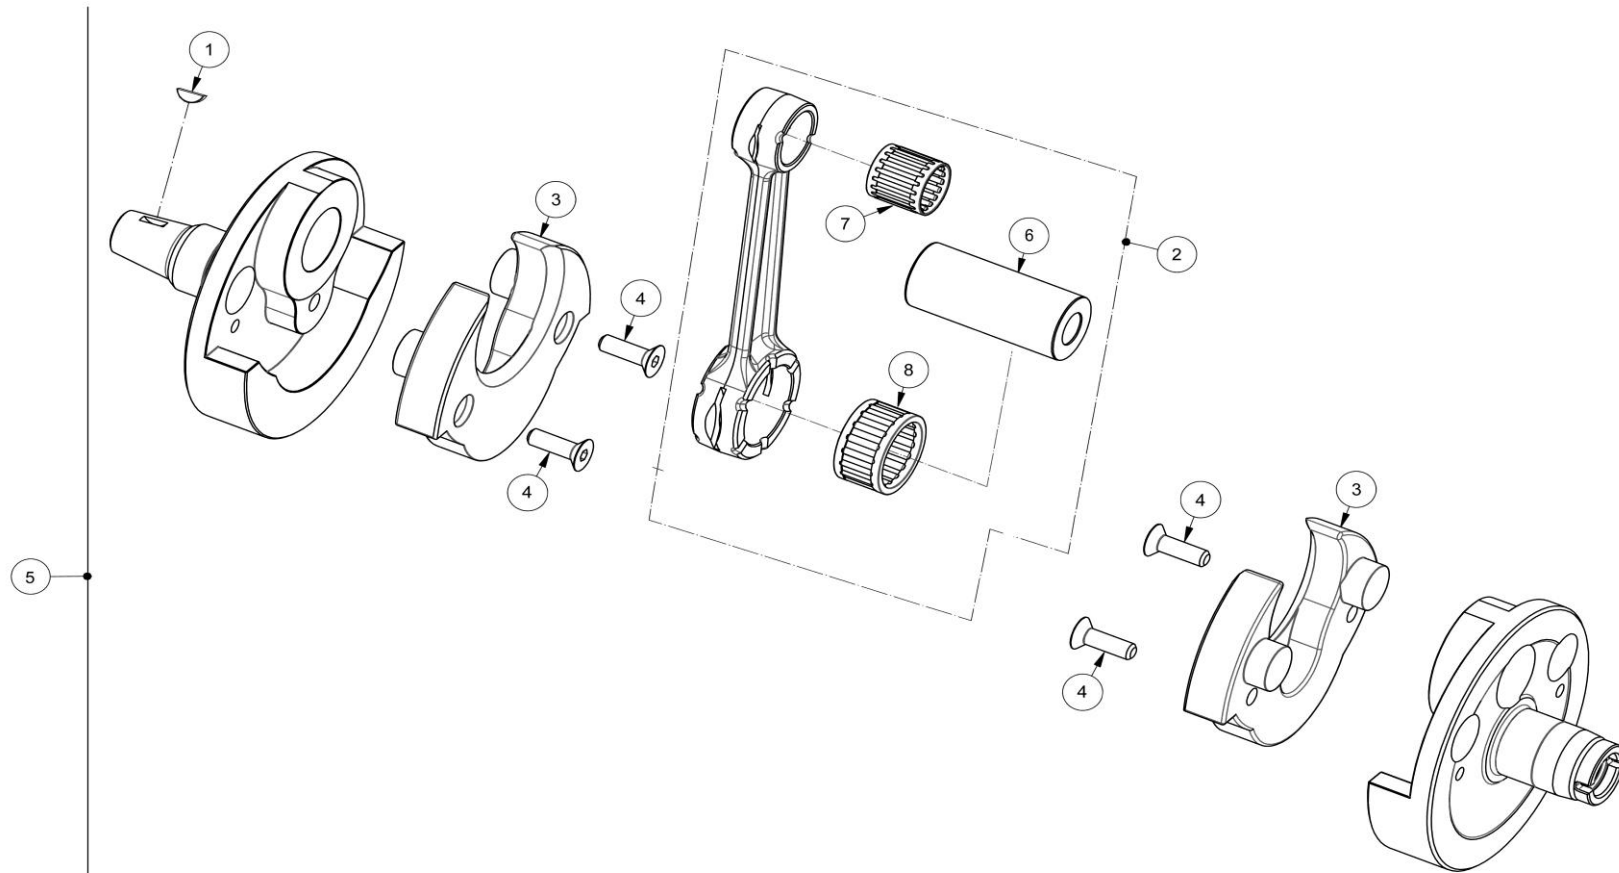

Nº	DESCRIPCION	DESCRIPTION	2015	80cc	Cant
1	CHAVETA D10X3X3.7 TRIAL 2002	D10X3X3.7 KEY		MT280234016	1
2	CONJUNTO BIELA	CONNECTING ROD KIT, REPAIR		MT120212100	1
3	NYLON CONTRAPESO	CONTERWEIGHT NYLON		MT37000GG-CHA-1	2
4	ALLEN CÓNICO UN15933 M6X16	ALLEN BOLT		T0406016	4
5	CTO. CIGÜEÑAL TRIAL	CRANK SHAFT ASSEMBLY COMPLETE		MT30000CT-CHA-1	1
6	BULÓN	BUSHING		MT32010GG-CHA-1	1
7	COJINETE PIE DE BIELA	NEEDLES BEARING		M01411001	1
8	COJINETE CABEZA DE BIELA	HEAD NEEDLES BEARING		MT32050GG-AIQ-1	1

GASGAS

Motor 7