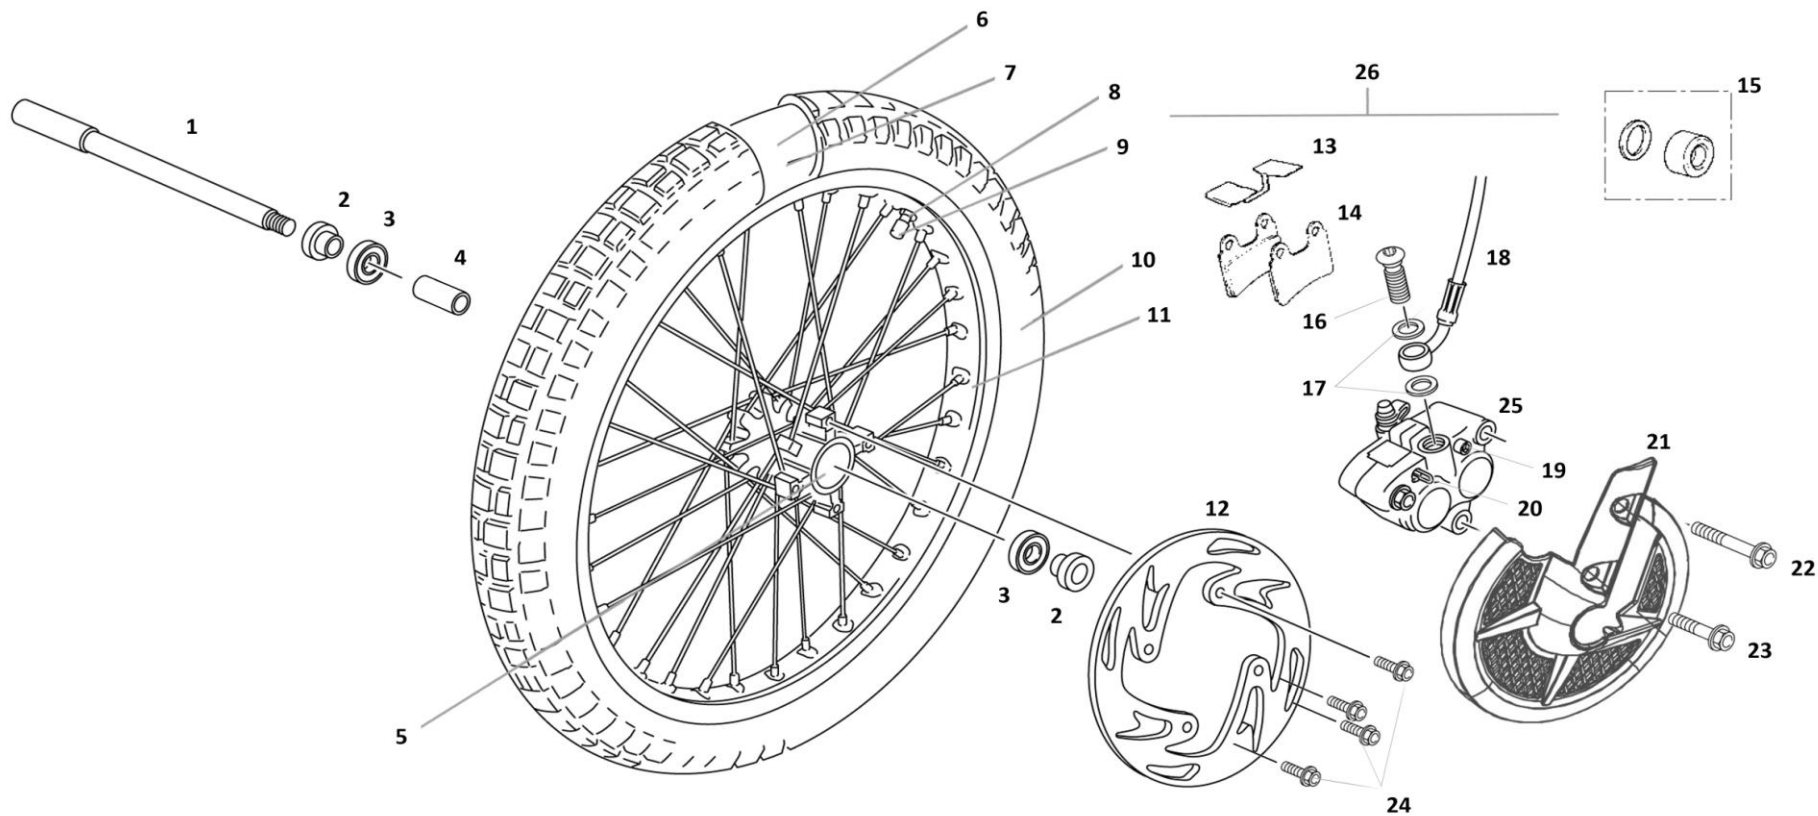

RUEDA DELANTERA
FRONT WHEEL

GASGAS

TXT 80 2015

Nº	DESCRIPCION	DESCRIPTION	2015	80cc	Cant
1	EJE RUEDA DELANTERA TRIAL CADET	FRONT WHEEL AXLE		BTK530000509	1
2	DISTANCIADOR RUEDA DELANTERA	FRONT WHEEL SPACER		BTK050718018	2
3	COJINETE Ø25X42X9 (69052RS)	BEARING		ME120136055	2
4	CASQUILLO DISTANCIADOR RUEDA DELANTERA	BUSHING		BT280418051	1
5	CUBO RUEDA DELANTERA	FRONT HUB WHEEL		BT280418007	1
6	CÁMARA RUEDA DELANTERA	FRONT TUBE		BTK050618001	1
7	GOMA PROTECTORA LLANTA DELANTERA	FRONT FLAP TYRE		BTK050618028	1
8	AGARRE CUBIERTA DELANTERA	TYRE CLAMP		BE25618027	1
9	TUERCA CON ARANDELA ESTRIADA M8 ZINCADA	M8 NUT WITH WASHER		BE25818060	1
10	CUBIERTA DELANTERA	FRONT TYRE		BTK050618102	1
11	CTO. LLANTA DELANTERA RADIADA	FRONT WHEEL RIM ASSY		BTK54000CT0509	1
12	DISCO FRENO DELANTERO	FRONT BRAKE DISK		BTK520000509	1
13	PLANCHA PROTECCIÓN PASTILLAS FRENO	BRAKE PAD PROTECTOR		BT280222213	1
14	PASTILLAS FRENO DELANTERO	FRONT BRAKE PAD		BT280222065	1
15	KIT REPARACIÓN PINZA FRENO DELANTERO	FRONT BRAKE CALIPER SET		BT280222201	1
16	TORNILLO BOMBA FRENO	HOSE SCREW		BT27722212	1
17	ARANDELA COBRE 10,25X14X1,4	WASHER		BT27922072	2
18	LATIGUILLO FRENO DELANTERO	FRONT BRAKE TUBE		BT280222002	1
19	TORNILLO SUJECCIÓN PASTILLAS	BRAKE PADS SCREW		BT280222006	1
20	CHAVETA SUJECCIÓN PASTILLA FRENO	FRONT BRAKE PAD KEY		R250000	1
21	PROTECTOR DISCO TRIAL	FRONT BRAKE PROTECTOR		BT94100GG-CHA-1	1
22	TORNILLO SUPERIOR PINZA FRENO DELANTERO	FRONT BRAKE PAD UPPER SCREW		T0308060	1
23	TORNILLO INFERIOR PINZA FRENO DELANTERO	FRONT BRAKE PAD LOWER SCREW		T0308030	1
24	TORNILLO ESPECIAL M6X20	M6X20 SCREW		T0206020	4
25	PINZA FRENO DELANTERO	FRONT BRAKE PADS		BT62000GG-CGA-1	1
26	CTO. FRENO DELANTERO	FRONT BRAKE ASSY		BT60000CT-CHA-1	1

GASGAS

Chasis 9