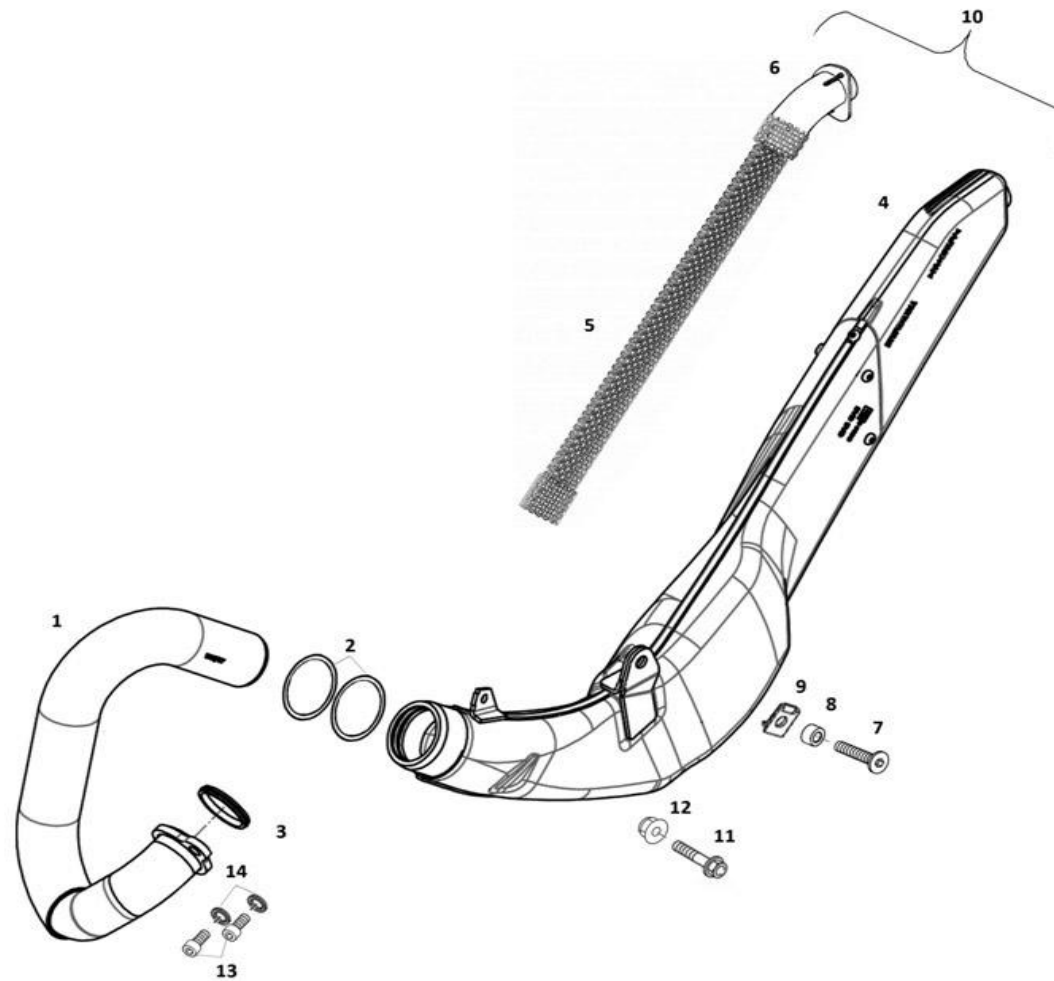

Nº	DESCRIPCION	DESCRIPTION	2015	80cc	Cant
1	CURVA ESCAPE TRIAL	TRIAL BEND EXHAUST		BT86000GG-CHA-1	1
2	TÓRICA SILENCIOSO INTERMEDIO 44,05X3,53	O'RING INT. SILENCER		C290000	2
3	JUNTA ESCAPE S4 105	EXHAUST GASKET		MT280244012	1
4	CAZOLETA SILENCIOSO FINAL	FINAL EXHAUST COVER		BT870802811	1
5	TUBO INTERNO CON FIBRA	INNER TUBE WITH FIBER		BT870802511	1
6	SALIDA INOX. FINAL ESCAPE	FINAL EXHAUST INOX.		BT870603013	1
7	TORNILLO CÓNICO INOX. M6X43	INOX. CONIC SCREW		T0406043I	1
8	CASQUILLO INFERIOR ESCAPE TRIAL	LOWER EXHAUST BUSHING TRIAL		BT280226240	1
9	TUERCA NUT M6	NUT M6		T2606000	1
10	CTO. INTERM. Y FINAL	INTERMEDIATE AND FINAL SET		BT860002811	1
11	TORNILLO ESPECIAL M6X15	M6X15 HEXAGONAL SCREW		T0206015	1
12	TUERCA CON ARAND. ESTRIADA M6	M6 NUT WITH WASHER		T2206000	1
13	ALLEN M8X16	M8X16 ALLEN SCREW		T0308016	2
14	ARANDELA GROVER 8X12X2	GROVER WASHER		T4008314	2

GASGAS

Chasis 7