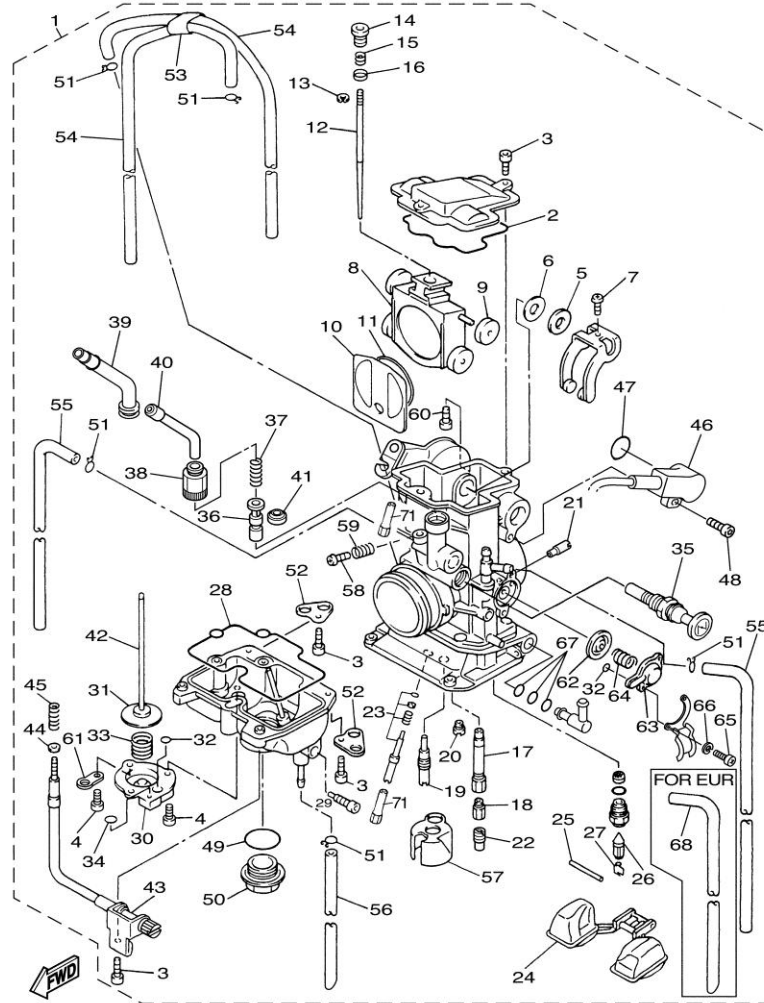

Nº	DESCRIPCION	DESCRIPTION	2015 RACING	450cc	Cant
1	CARBURETOR ASSY 1	CARBURETOR ASSY 1		5TJ-14101-L0	1
2	JUNTA	GASKET		5JG-14959-00	1
3	TORNILLO	BOLT		91316-04012	6
4	TORNILLO	SCREW		688-14592-00	3
5	ARANDELA	WASHER PLATE		90202-08045	1
6	ARANDELA	WASHER		5JG-14951-00	1
7	TORNILLO AJUSTE	SCREW ADJUST		5JG-14522-00	1
8	VÁLVULA CONTROL DE VACÍO	VALVE VACUUM CONTROL		2S2-14388-00	1
9	RODAMIENTO	ROLLER		3TJ-14267-40	1
10	VÁLVULA AGUJA	VALVE NEEDLE		5JG-14546-01	1
11	TÓRICA	SEAL		4FN-14997-00	1
12	AGUJA (GDDUM)	NEEDLE (GDDUM)		5TJ-14916-9M	1
	AGUJA (GDDUN)	NEEDLE (GDDUN)		5TJ-14916-9N	1
	AGUJA (GDDUP)	NEEDLE (GDDUP)		5TJ-14916-9P	1
	AGUJA (GDDUQ)	NEEDLE (GDDUQ)		5TJ-14916-91	1
	AGUJA (GDDUR)	NEEDLE (GDDUR)		5TJ-14916-9R	1
	AGUJA (GDDUS)	NEEDLE (GDDUS)		5TJ-14916-9S	1
	AGUJA (GDDUT)	NEEDLE (GDDUT)		5TJ-14916-9T	1
13	CLIP	CLIP		3TJ-14159-40	1
14	TORNILLO AJUSTE	SCREW ADJUST		5JG-14521-00	1
15	MUELLE	SPRING		5JG-14275-00	1
16	CASQUILLO	COLLAR		5JG-14264-00	1
17	CHICLÉ AGUJA	JET NEEDLE		5TJ-14947-00	1
18	CHICLÉ ALTA (#160)	JET MAIN (#160)		4MX-14943-39	1
	CHICLÉ ALTA (#162)	JET MAIN (#162)		4MX-14943-90	1
	CHICLÉ ALTA (#165)	JET MAIN (#165)		4MX-14943-40	1
	CHICLÉ ALTA (#168)	JET MAIN (#168)		4MX-14943-91	1
	CHICLÉ ALTA (#170)	JET MAIN (#170)		4MX-14943-41	1
	CHICLÉ ALTA (#172)	JET MAIN (#172)		4MX-14943-92	1
	CHICLÉ ALTA (#175)	JET MAIN (#175)		4MX-14943-42	1
	CHICLÉ ALTA (#178)	JET MAIN (#178)		4MX-14943-93	1
	CHICLÉ ALTA (#180)	JET MAIN (#180)		4MX-14943-43	1
	CHICLÉ ALTA (#182)	JET MAIN (#182)		4MX-14943-94	1
	CHICLÉ ALTA (#185)	JET MAIN (#185)		4MX-14943-44	1

GASGAS

Motor 8