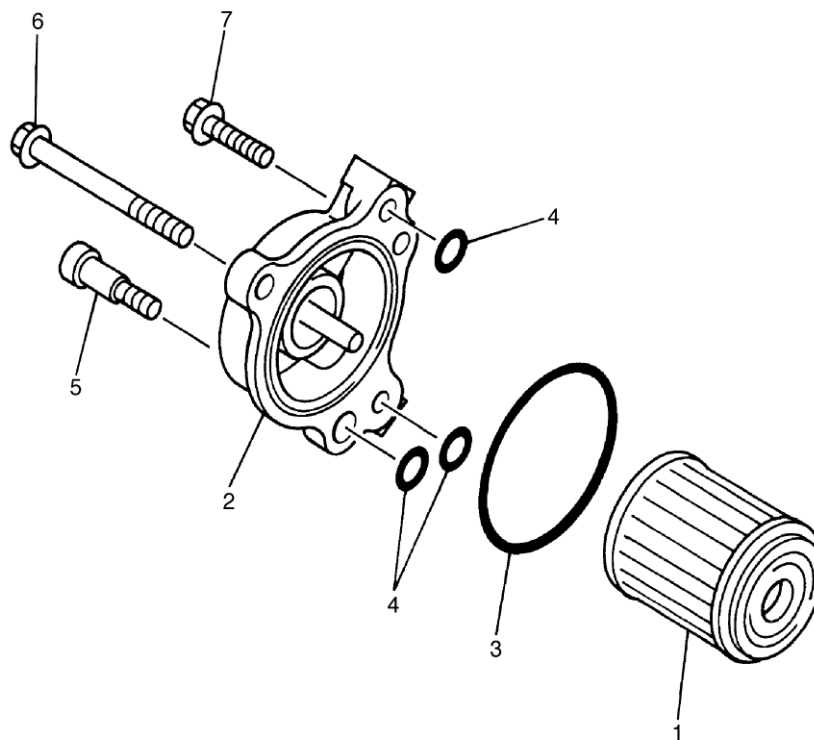

Nº	DESCRIPCION	DESCRIPTION	2015 RACING	450cc	Cant
1	ELEMENT ASSY, OIL CLEANER	ELEMENT ASSY, OIL CLEANER		5D3-13440-00	1
2	COVER, OIL ELEMENT	COVER, OIL ELEMENT		5BE-13447-20	1
3	O-RING	O-RING		93210-47675	1
4	O-RING	O-RING		93210-07135	3
5	BOLT, HEXAGON SOCKET HEAD	BOLT, HEXAGON SOCKET HEAD		90110-06228	1
6	BOLT	BOLT		91312-06065	1
7	BOLT	BOLT		91312-06020	1

GASGAS

Motor 7