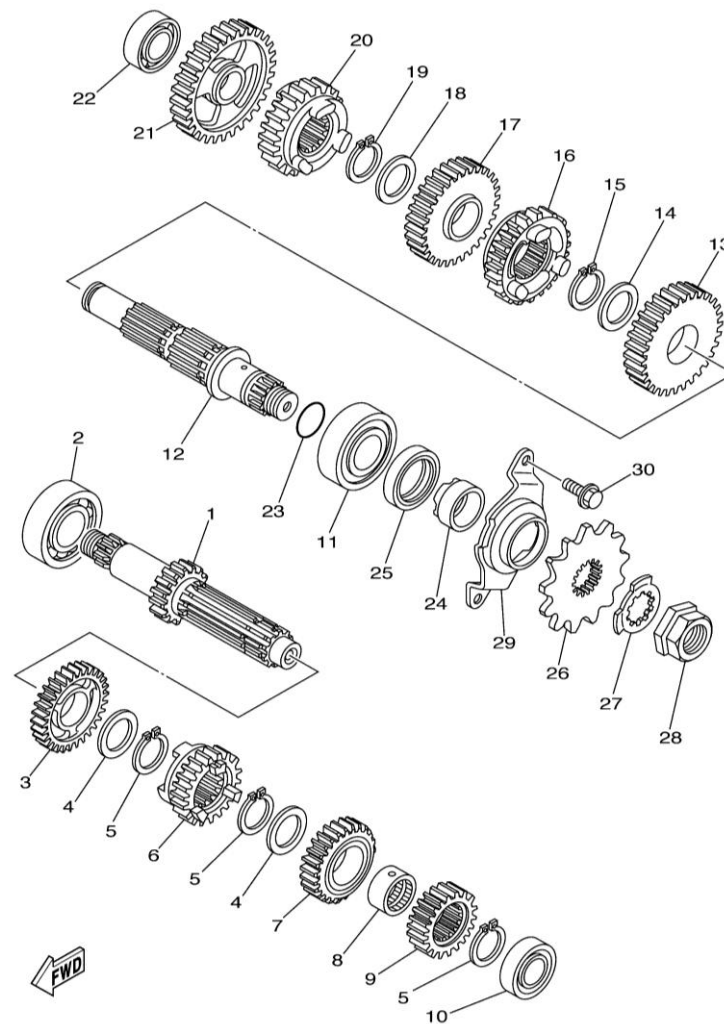

Nº	DESCRIPCION	DESCRIPTION	2015 RACING	250 - 300cc	Cant
1	EJE PRIMARIO (13T)	AXLE, MAIN (13T)		5UM-17411-00	1
2	RODAMIENTO CAMBIO	BEARING		93306-20447	1
3	PIÑÓN PRIMARIO V (19T)	GEAR,5TH PINION (19T)		5UM-17151-00	1
4	ARANDELA	WASHER		90209-20008	2
5	CIRCLIP	CIRCLIP		93410-22039	3
6	PIÑÓN PRIMARIO III (17T)	GEAR,3RD PINION (17T)		5UM-17131-00	1
7	PIÑÓN PRIMARIO IV (21T)	GEAR, 4TH PINION (21T)		5UM-17141-00	1
8	COLLAR	COLLAR		90387-20006	1
9	PIÑÓN PRIMARIO II (16T)	GEAR, 2ND PINION (16T)		5NL-17121-00	1
10	RODAMIENTO CAMBIO	BEARING		93306-00320	1
11	RODAMIENTO CAMBIO	BEARING		93306-27208	1
12	EJE SECUNDARIO	DRIVE AXLE ASSY		5NL-17402-01	1
13	PIÑÓN SECUNDARIO II (28T)	GEAR, 2ND WHEEL (28T)		5NL-17221-00	1
14	ARANDELA	WASHER		90209-23012	1
15	CIRCLIP	CIRCLIP		93410-26067	1
16	PIÑÓN SECUNDARIO IV (23T)	GEAR, 4TH WHEEL (23T)		5UM-17241-00	1
17	PIÑÓN SECUNDARIO III (23T)	GEAR,3RD WHEEL (23T)		5UM-17231-00	1
18	ARANDELA	WASHER		90209-20008	1
19	CIRCLIP	CIRCLIP		93410-22039	1
20	PIÑÓN SECUNDARIO V (17T)	GEAR,5TH WHEEL (17T)		5UM-17251-00	1
21	PIÑÓN SECUNDARIO I (31T)	GEAR,1ST WHEEL (31T)		5PH-17211-00	1
22	RODAMIENTO	BEARING		93306-00317	1
23	TÓRICA	O-RING		93210-196A4	1
24	CASQUILLO	COLLAR		90387-22001	1
25	RETÉN	OIL SEAL		93102-28010	1
26	PIÑÓN SALIDA (13T)	SPROCKET, DRIVE (13T)		9383B-13218	1
26A	PIÑÓN SALIDA (14T)	SPROCKET, DRIVE (14T)		9383B-14222	1
27	ARANDELA	WASHER, LOCK		90215-20003	1
28	TUERCA	NUT		90179-18001	1
29	TAPA PLATINA	PLATE, COVER		5NL-17471-10	1
30	TORNILLO	BOLT, FLANGE		90105-06081	2

GASGAS

Motor 14