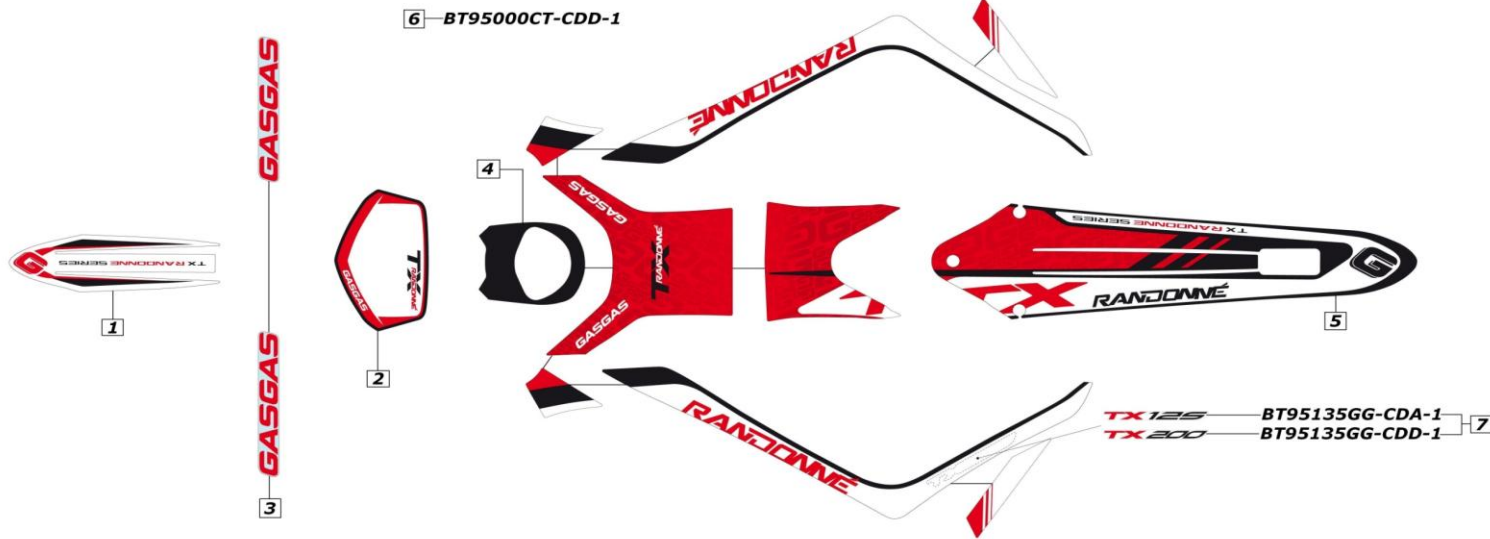

Nº	DESCRIPCION	DESCRIPTION	125cc	200cc	Cant.
1	ADHESIVO GUARDABARROS DELANTERO	FRONT FENDER STICKER		BT95005GG-CDD-1	1
2	ADHESIVO FARO	HEAD LIGHT STICKER		BT95020GG-CDD-1	1
3	KIT ADHESIVO HORQUILLA	FORK STICKER SET		BRS950251213	2
4	KIT ADHESIVOS CUBIERTA DEP. COMBUSTIBLE	FUEL TANK FENDER STICKER SET		BT95170CT-CDD-1	1
5	ADHESIVO GUARDABARROS TRASERO	REAR FENDER STICKER		BT95120GG-CDD-1	1
6	KIT ADHESIVOS TX RANDONNE 2014	TX RANDONNE 2014 STICKER SET		BT95000CT-CDD-1	1
7	ADHESIVO CILINDRADA	CYLINDER STICKER	BT95135GG-CDA-1	BT95135GG-CDD-1	2

GASGAS *Motor 18*