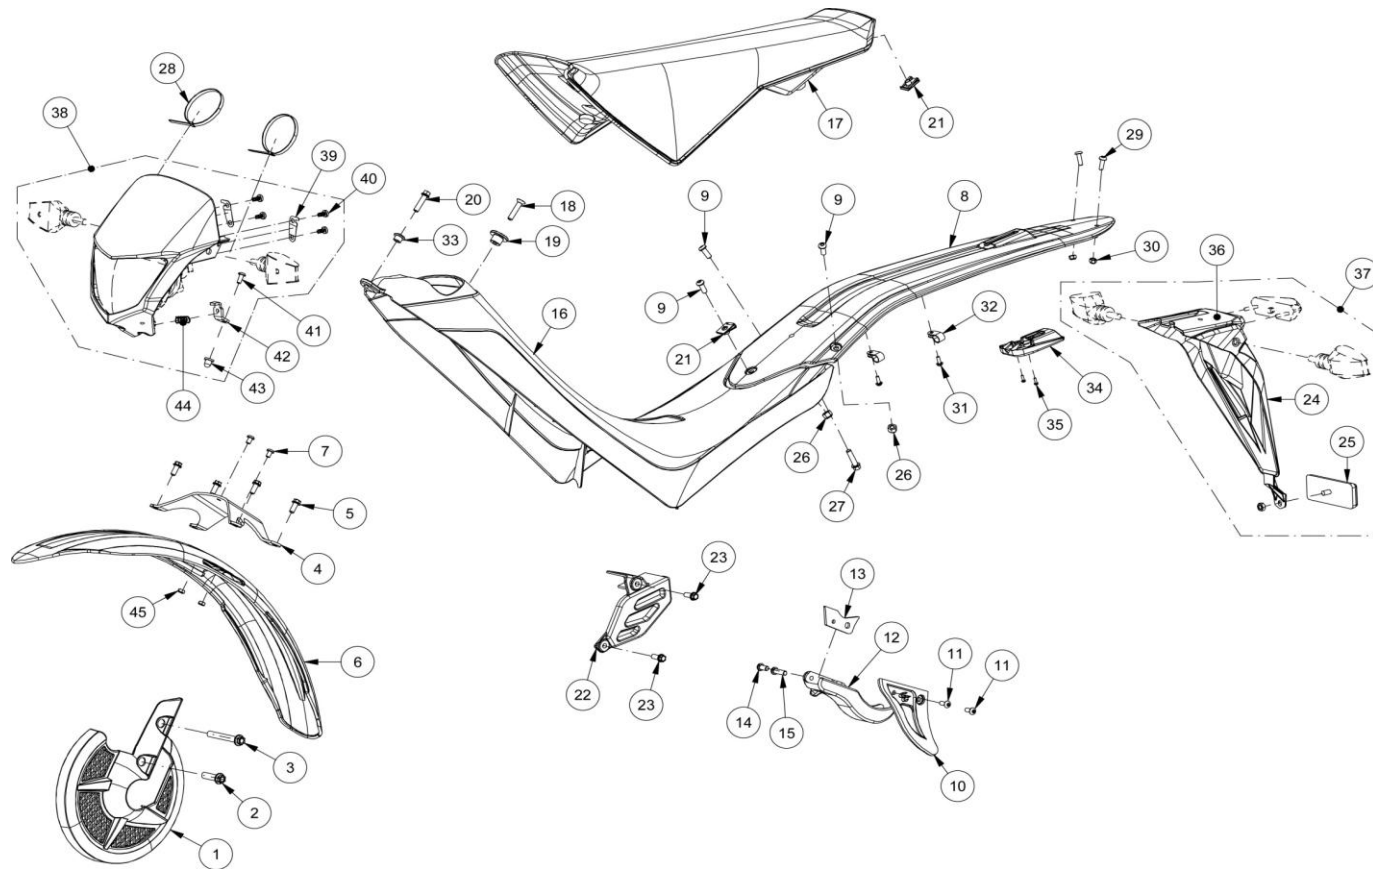

Nº	DESCRIPCION	DESCRIPTION	125cc	200cc	Cant.
31	TORNILLO ROSCA PLASTICO M3.6X10	M3.6X10 SCREW PLASTIC THREAD		T36040101910B	2
32	GRAPA SUJECCION CABLE	CABLED HOLDER		ET750502809	2
33	CASQUILLO DEPOSITO	FUEL TANK SOCKET		BE25610007	1
34	FARO PILOTO TRASERO (SIN LEDS)	REAR LIGHT (WITHOUT LEDS)		ET30000GG-CDD-1	1
35	TORNILLO ESPECIAL PLASTICO M3.1X6	M3.1X6 SCREW PLASTIC THREAD		T0803006	2
36	ADH. PORTAMATRICULAS	TUITION SUPPORT STICKER		BT95230GG-CCD-1	1
37	CTO. PORTAMATRICULAS	TUITION SUPPORT ASSY		BT93900CT-CHN-1	1
38	CTO. FARO DELANTERO	FRONTED HEADLIGHT ASSY		BT90500CT-CHK-1	1
39	SOPORTE FARO NEGRO	BLACK HEAD LIGHT HOLDER		2110030211	2
40	TORX 5X10 ROSCA PLASTICO	M5X10 TORX SCREW		051000FA	4
41	ULS M5X12	M5X12 ULS SCREW		T0505012	1
42	SOPORTE PORTAFARO	LIGHT HOLDER SUPPORT		ET20000013012	1
43	CASQUILLO GOMA CON BOLONA	RUBBER BUSH		BT90000073011	1
44	MUELLE REGULADOR OPTICA	HEAD LIGHT SPRING		2120030211	1
45	TUERCA M5	M5 NUT		T2005000	2

GASGAS

Chasis 17