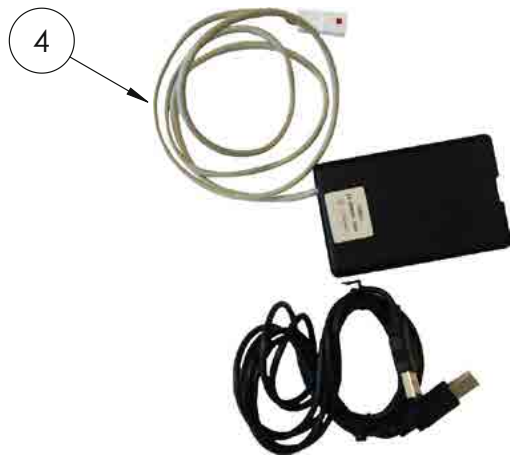

Num.	GasGas Ref.	"Quantity/ motorbike"	Descripción / Denomination
ACCESORIOS ACCESORIES	1	ACTT-40000	1	CUPULA MUVI BAJA / MUVI LOW WINDSHIELD
	2	ACTT-40001	1	CUPULA MUVI ALTA / MUVI HIGH WINDSHIELD
	4	ACTT-10060	1	KIT BANDEJA PARA CARGO / 85L TOPCASE TRAY
	3	ACTT-10041	1	BAUL CARGO 85L / 85L TOPCASE
	5	ACTT-10042	1	BAUL TOPCASE 29 LITROS / 29 LITERS TOPCASE
	6	ACTT-10043	1	BAUL TOPCASE 40 LITROS / 40 LITERS TOPCASE
	7	ACTT-10070	1	PORTAPAQUETES MUVI / TOPCASE SUPPORT
	8A	EM40000CT-CLR-1	2	BATERIA 48V 24,2Ah / BATTERY 48V 24,2Ah
	8B	EM40001CT-CLR-1	2	BATERIA 48V 33,8Ah / BATTERY 48V 33,8Ah
	9	EM40220TT-CLR-1	1	CARGADOR DOBLE 48V 5A / DOUBLE 48V 5A CHARGER
	10	EM40221TT-CLR-1	1	CARGADOR DOBLE 48V 10A / DOUBLE 48V 10A CHARGER
	11	AC10195TT-CMG-1	1	SOPORTE MOVIL / MOBILE SUPPORT
	12	ACTT10055-CMB-1	1	FORRO INTERNO COOCASE 36L. / INTERNAL LINING COOCASE 36L.
	13A	ACTT10030-CMH-1	1	TAPA COOCASE BLANCA / WHITE COOCASE COVER 26L.
	13B	ACTT10030-CMR-1	1	TAPA COOCASE AMARILLA / YELLOW COOCASE COVER 26L.
	13C	ACTT10030-CMG-1	1	TAPA COOCASE NEGRO BRILLANTE/ BLACK SHINY COOCASE COVER 26L.
	13D	ACTT10030-CMG-1	1	TAPA COOCASE NEGRO MATE / BLACK MAT COOCASE COVER 26L.
14A	AC10041TT-CMR-1	1	COOCASE BLANCO / WHITE COOCASE	
14B	AC10040TT-CMR-1	1	COOCASE AMARILLO / YELLOW COOCASE	
14C	ACTT10040-CMB-1	1	COOCASE NEGRO BRILLANTE / BLACK SHINY COOCASE	
14D	AC10042TT-CMR-1	1	COOCASE NEGRO MATE / BLACK MAT COOCASE	
TORNILLERIA SCREWS	44T	T0556020	4	TORNILLO ULS 6x20 + ARANDELA / SCREW ULS 6x20 + WASHER
	27T	T0551235I	4	TORNILLO ULS CON ARANDELA / SCREW ULS WITH WASHER
PROFESIONAL CARGO	Num.	GasGas Ref.	"Quantity/ motorbike"	Descripción / Denomination
	1	ACTT-10070	1	PORTAPAQUETES MUVI / TOPCASE SUPPORT
		BM80010TT-CMN-1	1	KIT BAUL ABATIBLE
	2	ACTT-10041	1	BAUL CARGO 85L / 85L TOPCASE
	3	ACTT-10060	1	KIT BANDEJA PARA CARGO / 85L TOPCASE TRAY
	4	ACTT-40000	1	CUPULA MUVI BAJA / MUVI LOW WINDSHIELD
5	ACTT-40001	1	CUPULA MUVI ALTA / MUVI HIGH WINDSHIELD	
HERRAMIENTAS TOOLS	Num.	GasGas Ref.	"Quantity/ motorbike"	Descripción / Denomination
	1	EM10225TT-CLR-1	1	CABLE TORROT DIAGNOSIS OBD MUVI
	2	EM51110TT-CLR-1	1	CABLE TORROT PROGRAMACION ECU/OBD (4P)
	3	EM40055TT-CLR-1	1	CABLE TORROT PROGRAMACION BATERIAS
	4	EM10235TT-CLR-1	1	PROGRAMADOR CONTROLADORA MUVI
	5	EM10240TT-CLR-1	1	PROGRAMADOR PEAK ECU MUVI
	6	ACTT10100-CLR-1	1	MAQUINA DIAGNOSIS OBD MUVI
11	ACTT10215-CLR-1	1	MEDIDOR DE TENSION CORREA MUVI / BELT TENSION GAUGE MUVI