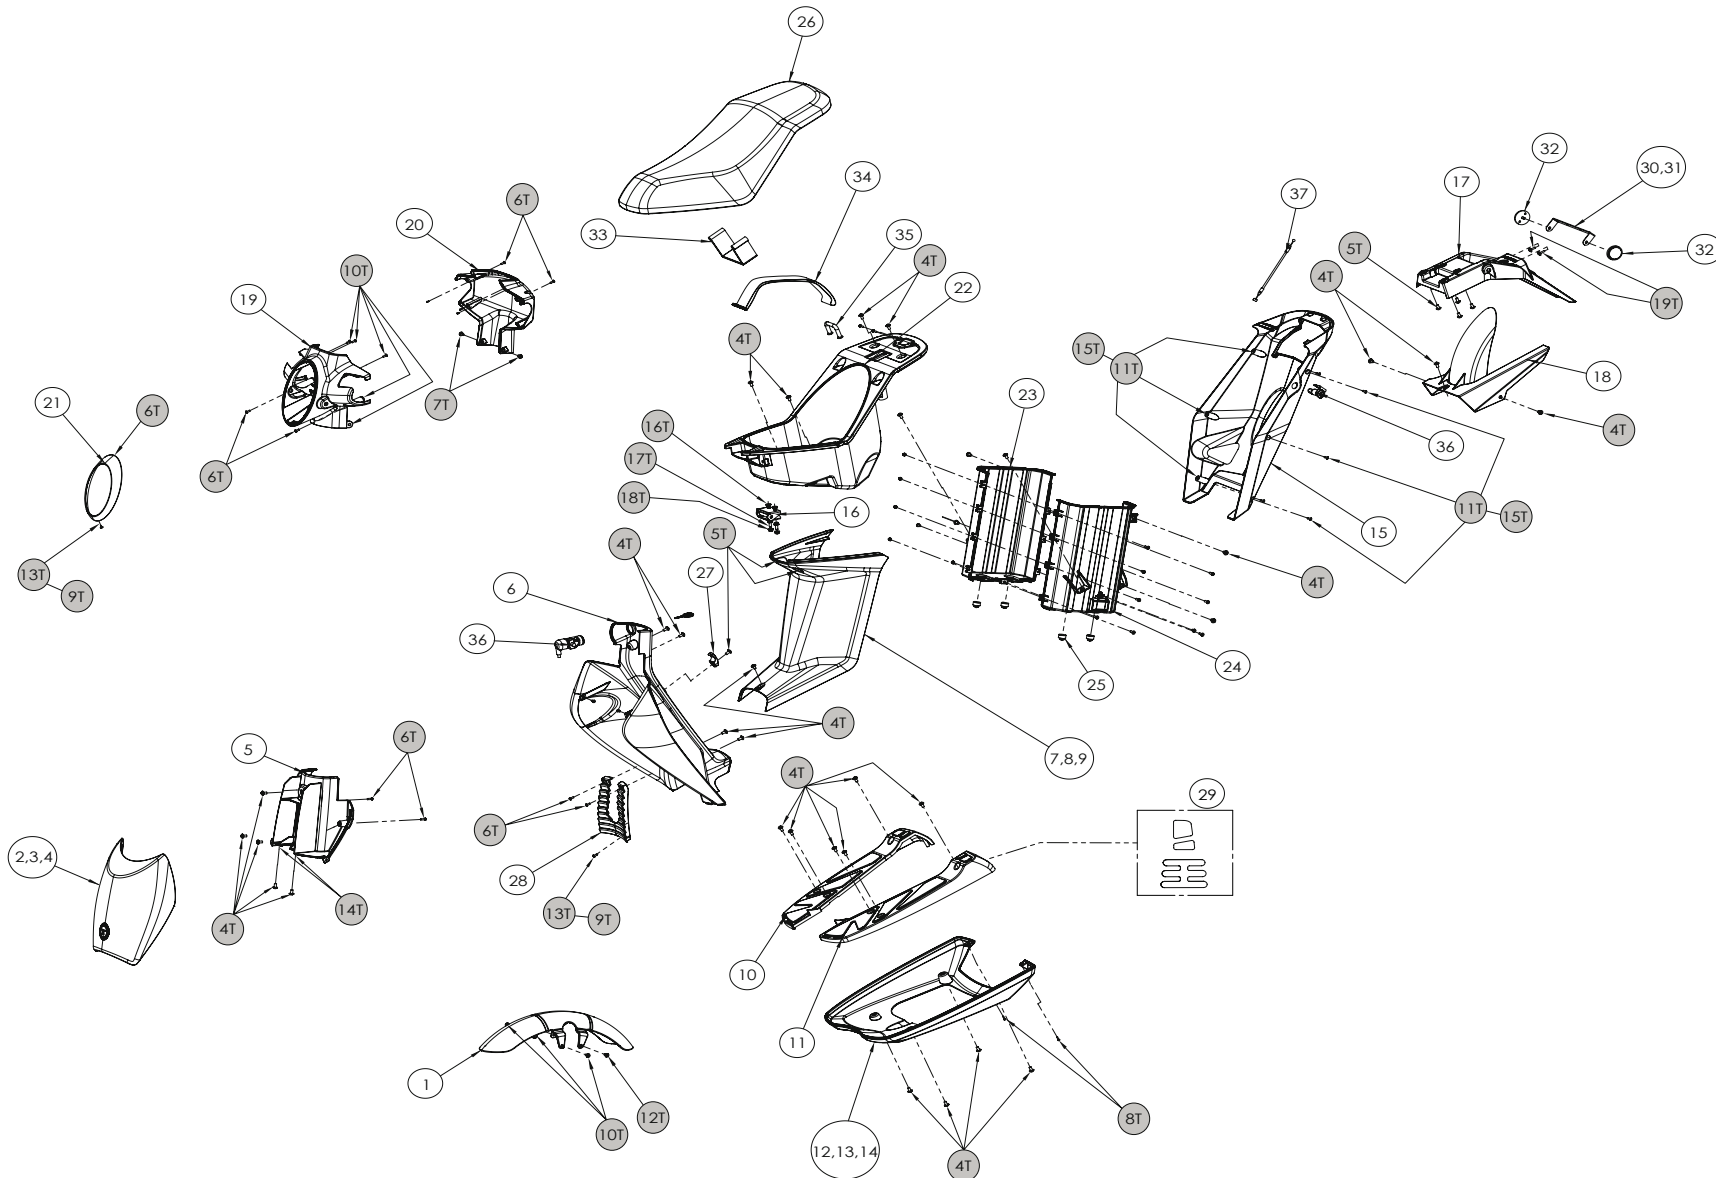

TORROT 

Manual Recambios  
Spare parts manual

MUVI

2.2 November 2017

1 Contiene desde el número 2 hasta el número 10 /  
contains from number 2 to number 10

	Num.	GasGas Ref.	"Quantity/ motorbike"	Descripción / Denomination
<b>FRENO / BRAKES</b>	1	BM60000CT-CLR-1	1	CTO. FRENOS CBS MUVI
	2	BM61000TT-CLR-1	1	CILINDRO FRENO IZQUIERDO / MASTER CYLINDER LEFT
	3	BM61001TT-CLR-1	1	CILINDRO FRENO DERECHO / MASTER CYLINDER RIGHT
	4	BM62000TT-CLR-1	1	PINZA FRENO CBS DELANTERA / FRONT CALIPER CBS
	5	BM67000TT-CLR-1	1	PINZA FRENO TRASERA / REAR CALIPER
	6	BM61360TT-CLR-1	1	VÁLVULA HIDRÁULICA CBS / HYDRAULIC CBS VALVE
	7	BM60080TT-CLR-1	1	BRAKE HOSE 1 (Right lever - front brake) L = 920mm
	8	BM60081TT-CLR-1	1	BRAKE HOSE 2 (Left lever - hydraulic CBS valve) L = 435mm
	9	BM60082TT-CLR-1	1	BRAKE HOSE 3 (Hydraulic CBS valve - front brake) L = 600mm
	10	BM60083TT-CLR-1	1	BRAKE HOSE 4 (Hydraulic CBS valve - rear brake) L = 1320mm
	11	BM57000TT-CLR-1	1	DISCO TRASERO 190mm / REAR BRAKE 190mm DISK
	12	BM52000TT-CLR-1	1	DISCO DELANTERO 220mm / FRONT BRAKE 220mm DISK
	13	BM61100TT-CLR-1	3	SOPORTE LATIGUILLOS FRENO / BRAKE HOSE SUPPORT
	14	BM63000TT-CLR-1	1	PASTILLAS DE FRENO CBS DELANTERAS / FRONT CBS BRAKE PADS
	15	BM63050TT-CLR-1	1	PASTILLAS DE FRENO TRASERAS / REAR BRAKE PADS
	16	BM61300TT-CLR-1	1	PALANCA FRENO IZQUIERDA / LEFT BRAKE LEVER
	17	BM61350TT-CLR-1	1	PALANCA FRENO DERECHA / RIGHT BRAKE LEVER
<b>TORNILLERIA SCREWS</b>	1T	BM52010TT-CLR-1	6	TORNILLO DISCO FRENO / BRAKE DISK SCREW
	2T	T0208025	2	TORNILLO ESP. 8x25 12.9 / SCREW 8x25 12.9
	3T	T0505016	2	TORNILLO ULS 5x16 PRO. PIÑ. / SCREW ULS 5x16