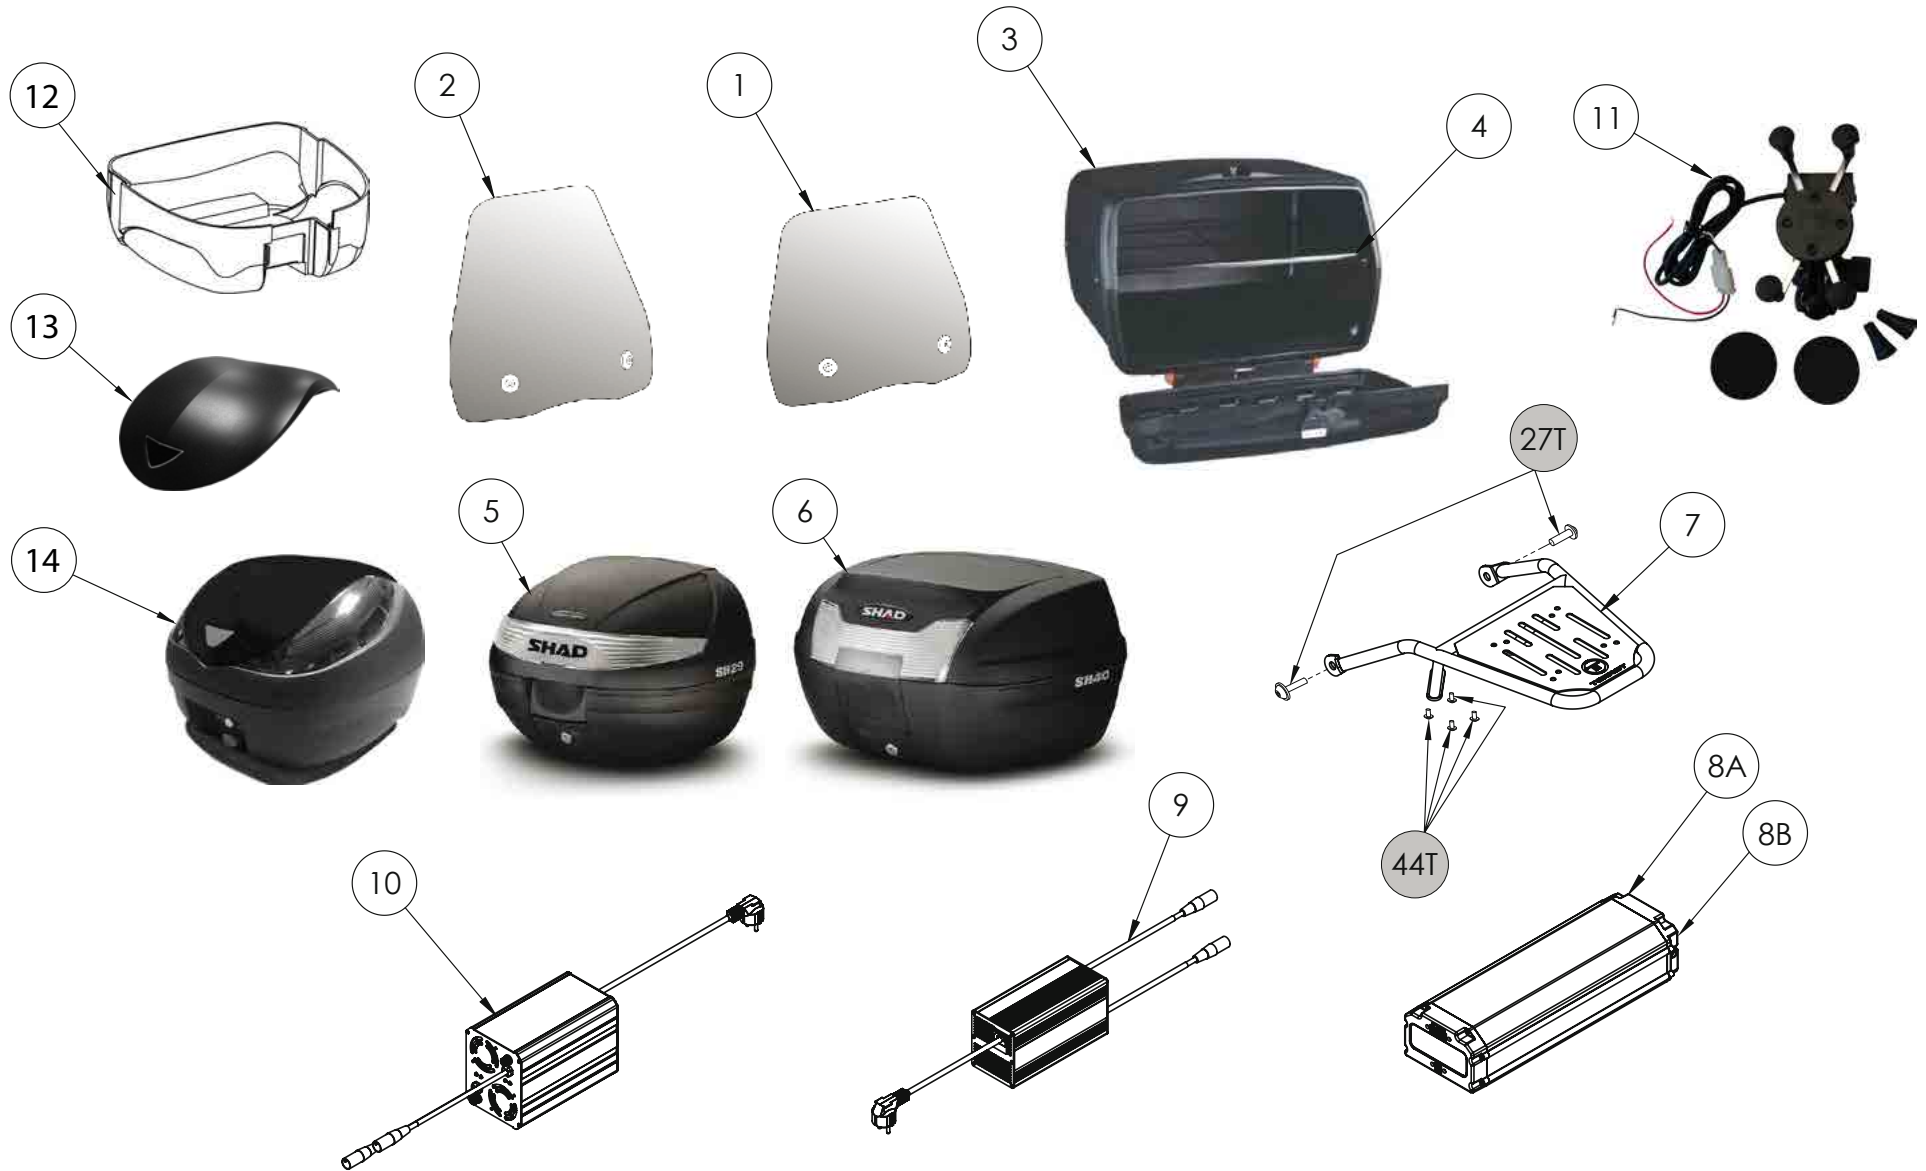

Num.	GasGas Ref.	"Quantity/ motorbike"	Descripción / Denomination
RUEDAS/WHEELS	1	BM51200TT-CLR-1	2	CASQUILLO RUEDA. DELANTERA / FRONT WHEEL BUSH
	2	BM50100TT-CLR-1	2	NEUMATICO 90/80x16" MC26 / MC26 90/80X16" TYRE
		BM50100TT-CMN-1	2	NEUMATICO 90/80X16" M/C 51 S REINF TL CITY GRIP WINTER
	3	BM53000TT-CLR-1	1	EJE RUEDA DELANTERO / FRONT WHEEL AXIS
	4	BM56200TT-CLR-1	1	CASQUILLO RUEDA TRAS. IZQ. / REAR LEFT WHEEL BUSH
	5	BM56201TT-CLR-1	1	CASQUILLO RUEDA TRAS. DCHA. / REAR RIGHT WHEEL BUSH
	6	BM58000TT-CLR-1	1	EJE RUEDA TRASERA / REAR WHEEL AXIS
	7	BM54000TT-CLR-1	1	LLANTA DEL. 16" MT2,15 / FRONT RIM 16" MT2,15
	8	BM59000TT-CLR-1	1	LLANTA TRAS. 16" MT2,15 / REAR RIM 16" MT2,15
	9	BM51100TT-CLR-1	4	RETEN RUEDAS / SEAL BEARING
	10	BM50150TT-CLR-1	2	VALVULA LLANTA / RIM VALVE
	11	BIT50018070	4	RODAMIENTO RUEDA MUVI 6201 / MUVI WHEEL BEARING 6201
12	BM53020TT-CLR-1	2	TAPON PROTECTOR EJES RUEDAS / PROTECTOR TAP FOR WHEEL'S AXLE	
TORNILLERIA SCREWS	43T	T2112003	2	TUERCA M12x1.25 / NUT M12x1.25