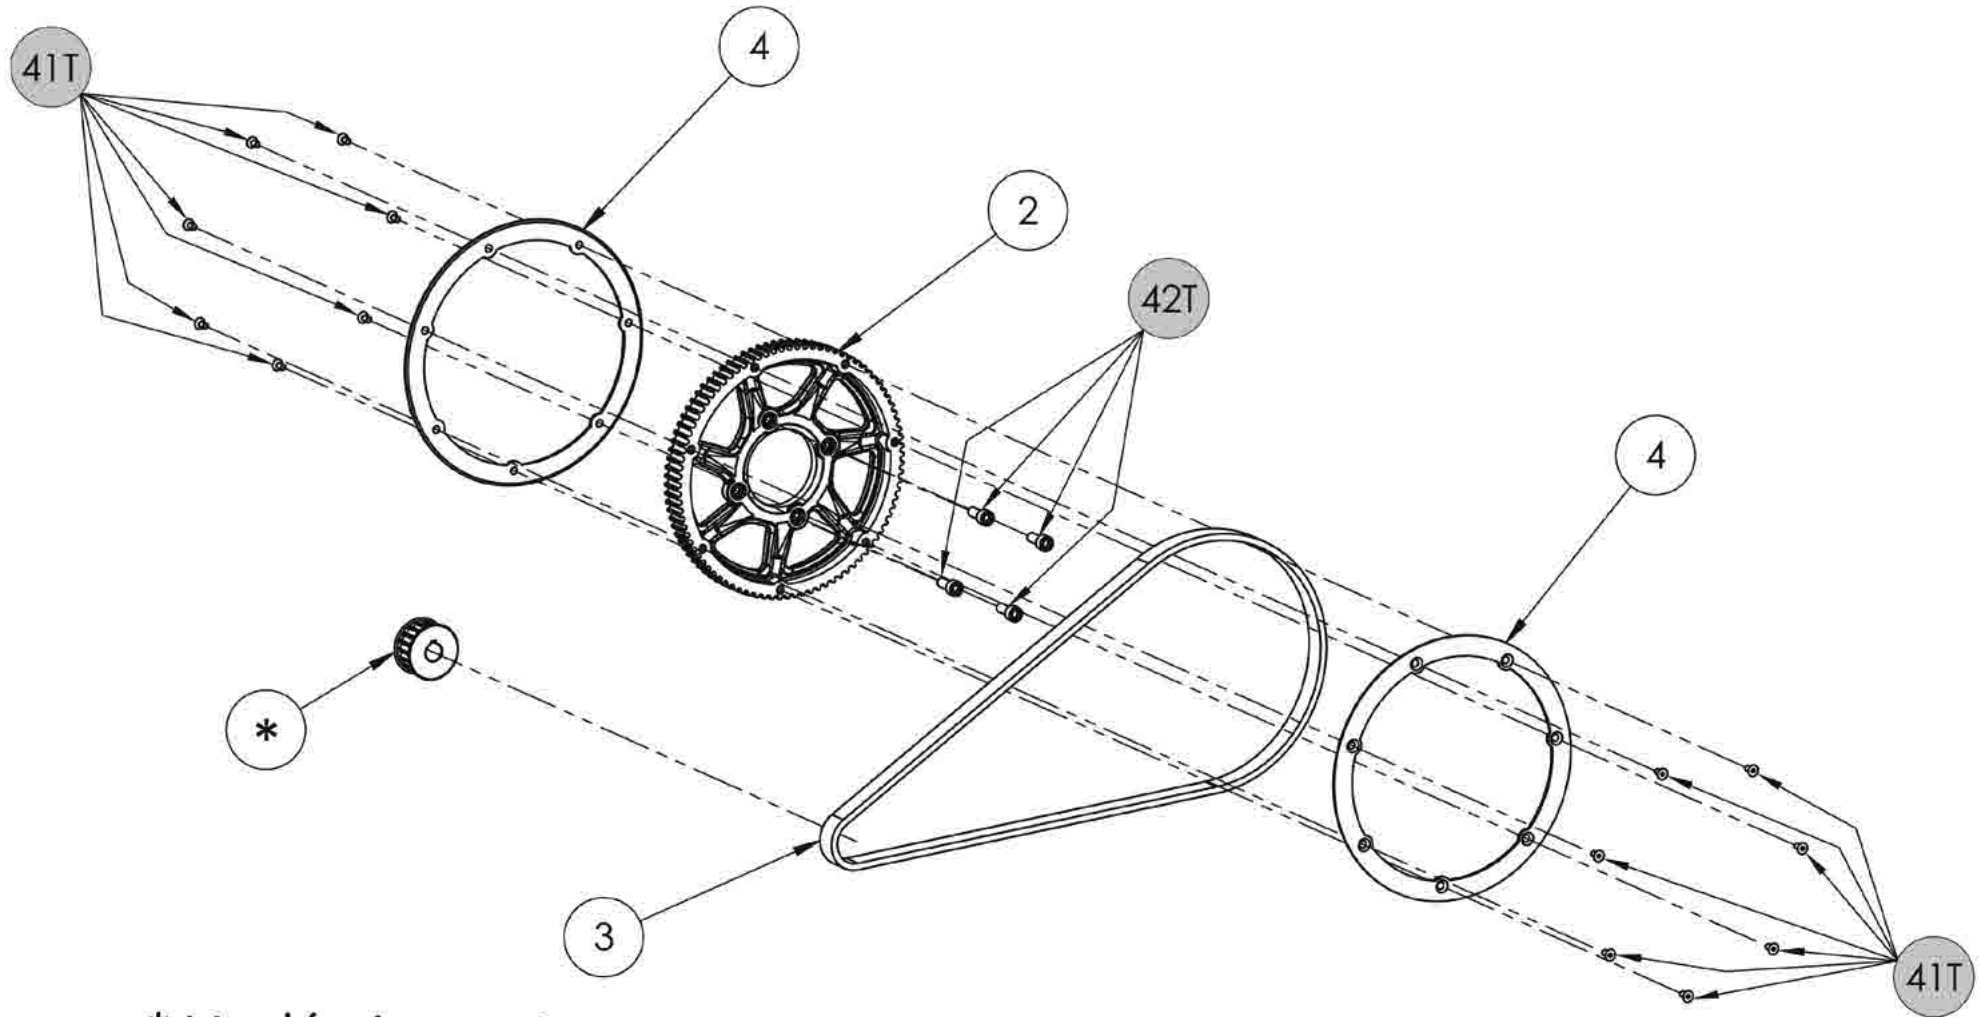

TREN TRASERO REAR TRAIN	Num.	GasGas Ref.	"Quantity/ motorbike"	Descripción / Denomination
	1	BM40000TT-CLR-1	1	BASCULANTE PINTADO / PAINTED SWINGARM
	2	BM40020TT-CLR-1	2	GUIADO INT. TENSOR CORREA / INTERN BELT TENSOR GUIDEWAY
	3	BM40025TT-CLR-1	2	TENSOR CORREA BASCULANTE / SWINGARM BELT TENSOR
	4	BM40010TT-CLR-1	2	CASQUILLO BASCULANTE / SWINGARM BUSH
	5	BM41000TT-CLR-1	4	COJINETE FRICCION BASCULANTE B-20-26-15/32-3 SELFOIL / SWINGARM BEARING
	6	BM30000TT-CLR-1	1	AMORTIGUADOR TRASERO / REAR SHOCK ABSROBER
TORNILLERIA / SCREWS	35T	T0551040	2	TORNILLO ULS CON ARANDELA 10x40 / SCREW ULS WITH WASHER 10x40
	36T	BT35000073012	3	TORNILLO ESP.6x12 + ARANDELA / SPECIAL SCREW 6x12
	37T	T2210000	1	TUERCA M10 + ARANDELA / NUT M10 + WASHER
	38T	T0306050	2	ALLEN 6x50 / ALLEN 6x50
	39T	T0211255	2	TORNILLO ESP.M12x55 / SPECIAL SCREW M12x55
	40T	T2212000	1	TUERCA + ARANDELA ESTRIADA M12 / NUT + M12 STROKE WASHER
	14T	T2606000	25	TUERCA NUT 956 RAPIDA M6 / NUT 956 FAST M6
	10T	T0505012	9	TORNILLO ULS 5x12 / SCREW ULS 5x12

* Ver lámina motores

* See engines page