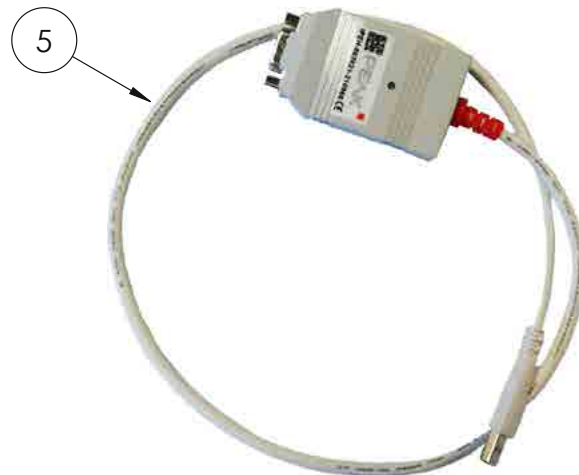

Num.	GasGas Ref.	"Quantity/ motorbike"	Descripción / Denomination
ACCESORIOS ACCESORIES	1	ACTT-40000	1	CUPULA MUVI BAJA / MUVI LOW WINDSHIELD
	2	ACTT-40001	1	CUPULA MUVI ALTA / MUVI HIGH WINDSHIELD
	4	ACTT-10060	1	KIT BANDEJA PARA CARGO / 85L TOPCASE TRAY
	3	ACTT-10041	1	BAUL CARGO 85L / 85L TOPCASE
	5	ACTT-10042	1	BAUL TOPCASE 29 LITROS / 29 LITERS TOPCASE
	6	ACTT-10043	1	BAUL TOPCASE 40 LITROS / 40 LITERS TOPCASE
	7	ACTT-10070	1	PORTAPAQUETES MUVI / TOPCASE SUPPORT
	8A	EM40000CT-CLR-1	2	BATERIA 48V 24,2Ah / BATTERY 48V 24,2Ah
	8B	EM40001CT-CLR-1	2	BATERIA 48V 33,8Ah / BATTERY 48V 33,8Ah
	9	EM40220TT-CLR-1	1	CARGADOR DOBLE 48V 5A / DOUBLE 48V 5A CHARGER
	10	EM40221TT-CLR-1	1	CARGADOR DOBLE 48V 10A / DOUBLE 48V 10A CHARGER
	11	AC10195TT-CMG-1	1	SOPORTE MOVIL / MOBILE SUPPORT
	12	ACTT10055-CMB-1	1	FORRO INTERNO COOCASE 36L. / INTERNAL LINING COOCASE 36L.
	13A	ACTT10030-CMH-1	1	TAPA COOCASE BLANCA / WHITE COOCASE COVER 26L.
	13B	ACTT10030-CMR-1	1	TAPA COOCASE AMARILLA / YELLOW COOCASE COVER 26L.
	13C	ACTT10030-CMG-1	1	TAPA COOCASE NEGRO BRILLANTE/ BLACK SHINY COOCASE COVER 26L.
	13D	ACTT10030-CMG-1	1	TAPA COOCASE NEGRO MATE / BLACK MAT COOCASE COVER 26L.
14A	AC10041TT-CMR-1	1	COOCASE BLANCO / WHITE COOCASE	
14B	AC10040TT-CMR-1	1	COOCASE AMARILLO / YELLOW COOCASE	
14C	ACTT10040-CMB-1	1	COOCASE NEGRO BRILLANTE / BLACK SHINY COOCASE	
14D	AC10042TT-CMR-1	1	COOCASE NEGRO MATE / BLACK MAT COOCASE	
TORNILLERIA SCREWS	44T	T0556020	4	TORNILLO ULS 6x20 + ARANDELA / SCREW ULS 6x20 + WASHER
	27T	T0551235I	4	TORNILLO ULS CON ARANDELA / SCREW ULS WITH WASHER
PROFESIONAL CARGO	Num.	GasGas Ref.	"Quantity/ motorbike"	Descripción / Denomination
	1	ACTT-10070	1	PORTAPAQUETES MUVI / TOPCASE SUPPORT
		BM80010TT-CMN-1	1	KIT BAUL ABATIBLE
	2	ACTT-10041	1	BAUL CARGO 85L / 85L TOPCASE
	3	ACTT-10060	1	KIT BANDEJA PARA CARGO / 85L TOPCASE TRAY
	4	ACTT-40000	1	CUPULA MUVI BAJA / MUVI LOW WINDSHIELD
5	ACTT-40001	1	CUPULA MUVI ALTA / MUVI HIGH WINDSHIELD	
HERRAMIENTAS TOOLS	Num.	GasGas Ref.	"Quantity/ motorbike"	Descripción / Denomination
	1	EM10225TT-CLR-1	1	CABLE TORROT DIAGNOSIS OBD MUVI
	2	EM51110TT-CLR-1	1	CABLE TORROT PROGRAMACION ECU/OBD (4P)
	3	EM40055TT-CLR-1	1	CABLE TORROT PROGRAMACION BATERIAS
	4	EM10235TT-CLR-1	1	PROGRAMADOR CONTROLADORA MUVI
	5	EM10240TT-CLR-1	1	PROGRAMADOR PEAK ECU MUVI
	6	ACTT10100-CLR-1	1	MAQUINA DIAGNOSIS OBD MUVI
11	ACTT10215-CLR-1	1	MEDIDOR DE TENSION CORREA MUVI / BELT TENSION GAUGE MUVI