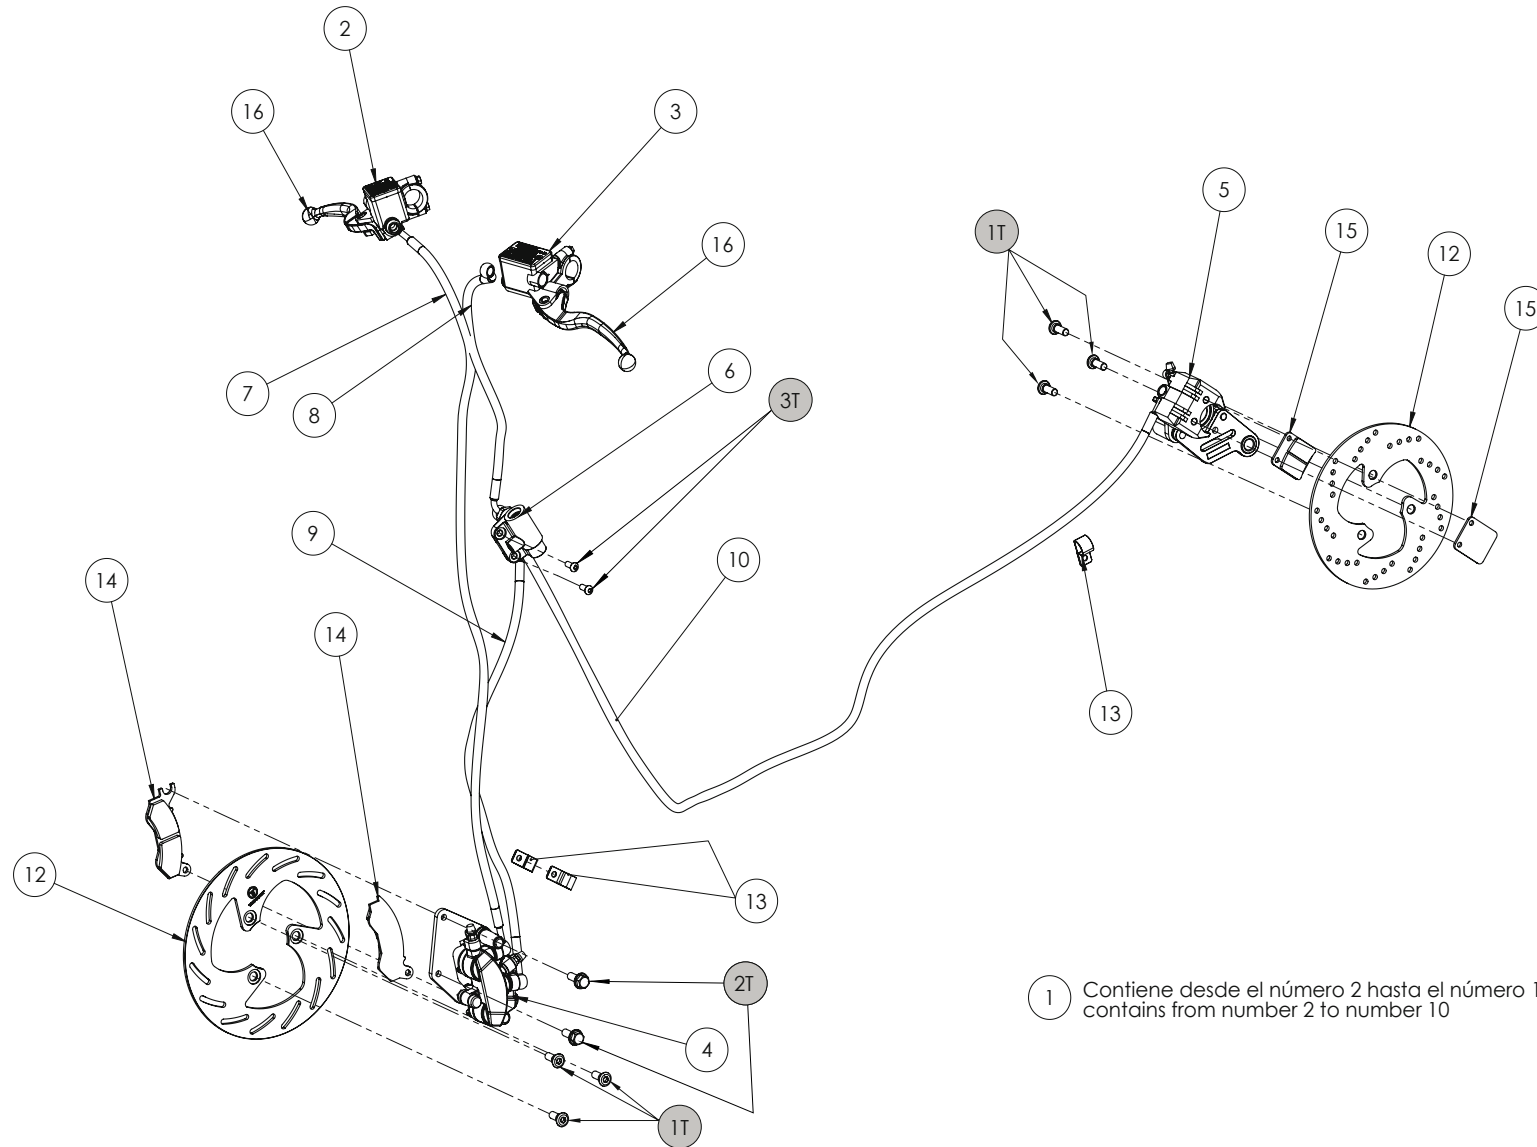

TORROT 

Manual Recambios  
Spare parts manual

MUVI

2.2 November 2017

1 Contiene desde el número 2 hasta el número 10 /  
contains from number 2 to number 10

	Num.	GasGas Ref.	"Quantity/ motorbike"	Descripción / Denomination
<b>FRENO / BRAKES</b>	1	BM60000CT-CLR-1	1	CTO. FRENOS CBS MUVI
	2	BM61000TT-CLR-1	1	CILINDRO FRENO IZQUIERDO / MASTER CYLINDER LEFT
	3	BM61001TT-CLR-1	1	CILINDRO FRENO DERECHO / MASTER CYLINDER RIGHT
	4	BM62000TT-CLR-1	1	PINZA FRENO CBS DELANTERA / FRONT CALIPER CBS
	5	BM67000TT-CLR-1	1	PINZA FRENO TRASERA / REAR CALIPER
	6	BM61360TT-CLR-1	1	VÁLVULA HIDRÁULICA CBS / HYDRAULIC CBS VALVE
	7	BM60080TT-CLR-1	1	BRAKE HOSE 1 (Right lever - front brake) L = 920mm
	8	BM60081TT-CLR-1	1	BRAKE HOSE 2 (Left lever - hydraulic CBS valve) L = 435mm
	9	BM60082TT-CLR-1	1	BRAKE HOSE 3 (Hydraulic CBS valve - front brake) L = 600mm
	10	BM60083TT-CLR-1	1	BRAKE HOSE 4 (Hydraulic CBS valve - rear brake) L = 1320mm
	11	BM57000TT-CLR-1	1	DISCO TRASERO 190mm / REAR BRAKE 190mm DISK
	12	BM52000TT-CLR-1	1	DISCO DELANTERO 220mm / FRONT BRAKE 220mm DISK
	13	BM61100TT-CLR-1	3	SOPORTE LATIGUILLOS FRENO / BRAKE HOSE SUPPORT
	14	BM63000TT-CLR-1	1	PASTILLAS DE FRENO CBS DELANTERAS / FRONT CBS BRAKE PADS
	15	BM63050TT-CLR-1	1	PASTILLAS DE FRENO TRASERAS / REAR BRAKE PADS
	16	BM61300TT-CLR-1	1	PALANCA FRENO IZQUIERDA / LEFT BRAKE LEVER
	17	BM61350TT-CLR-1	1	PALANCA FRENO DERECHA / RIGHT BRAKE LEVER
<b>TORNILLERIA SCREWS</b>	1T	BM52010TT-CLR-1	6	TORNILLO DISCO FRENO / BRAKE DISK SCREW
	2T	T0208025	2	TORNILLO ESP. 8x25 12.9 / SCREW 8x25 12.9
	3T	T0505016	2	TORNILLO ULS 5x16 PRO. PIÑ. / SCREW ULS 5x16