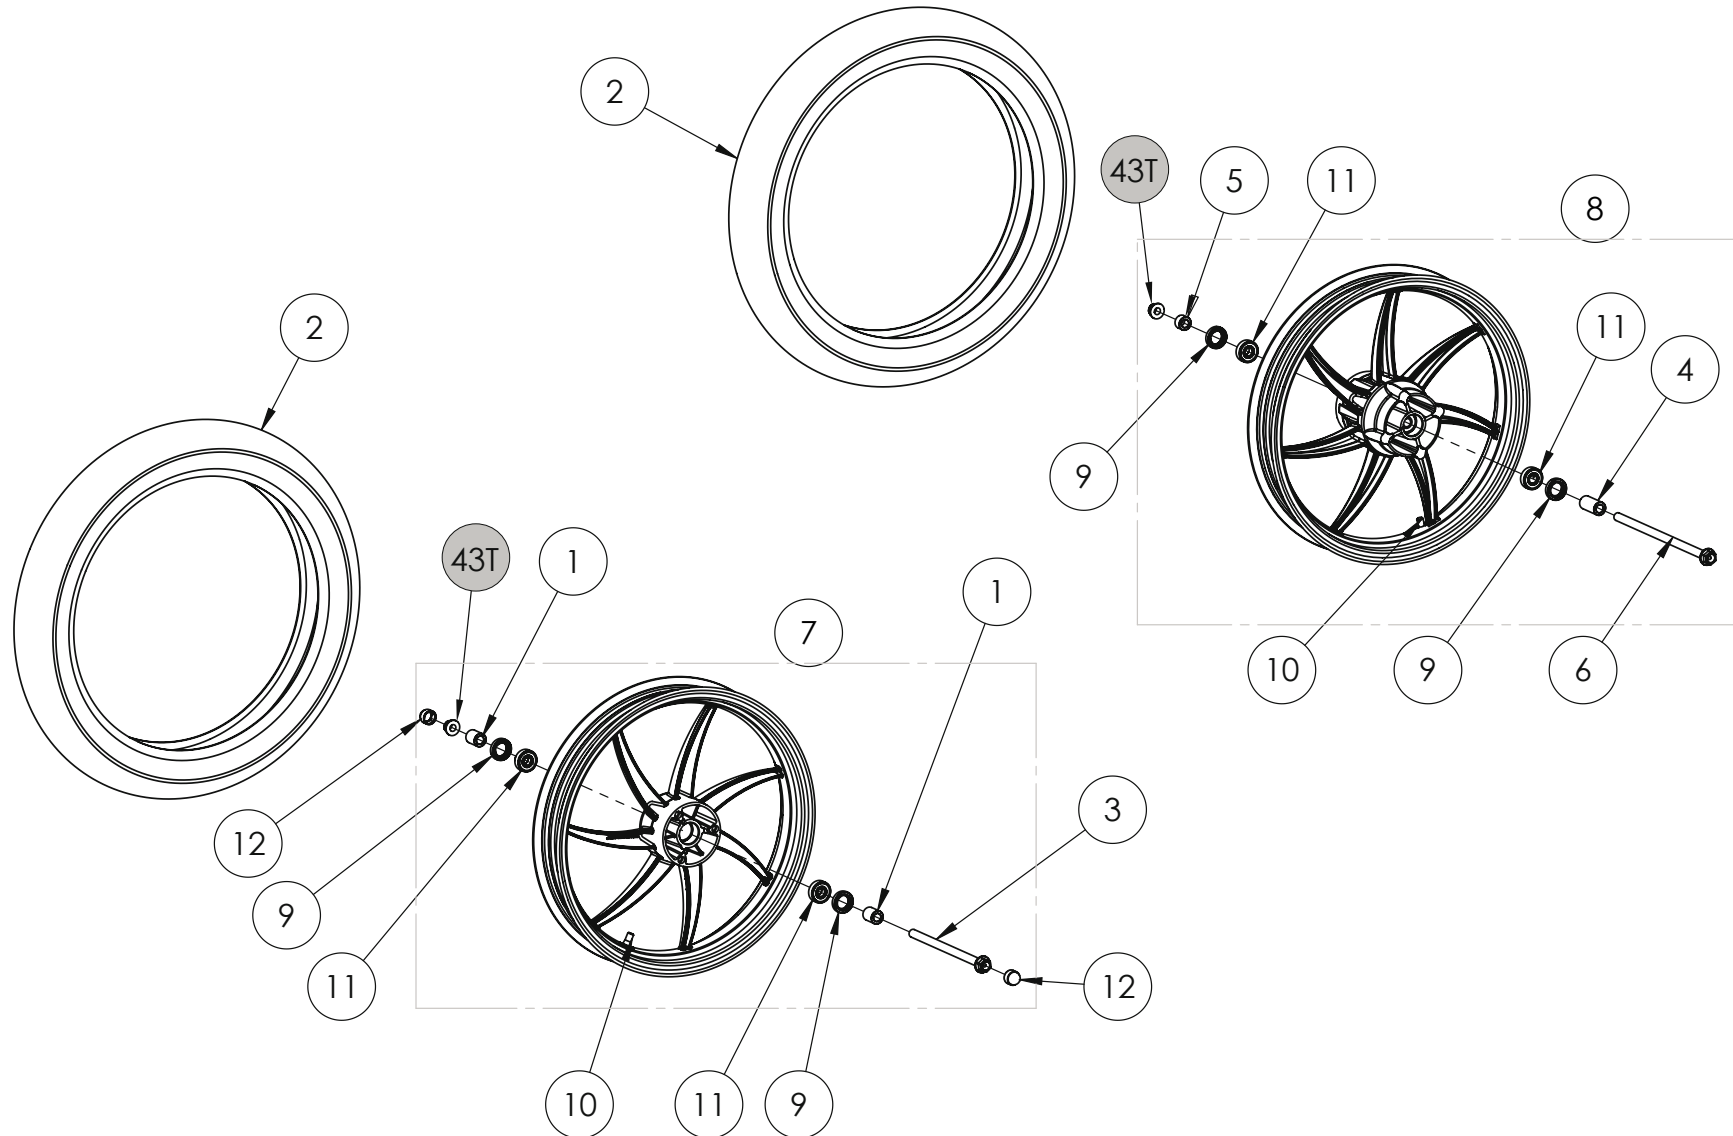

TRANSMISION	Num.	GasGas Ref.	"Quantity/ motorbike"	Descripción / Denomination
	2	BM70025TT-CLR-2	1	POLEA TRASERA CORREA HTD Z90 / Z90 BELT REAR PULLEY
	3	BM70030TT-CLR-1	1	CORREA DENTADA 1200mm / COG PULLEY 1200mm
TORNILLERIA SCREWS				
	42T	T0308020	4	ALLEN 8x20 / ALLEN 8x20