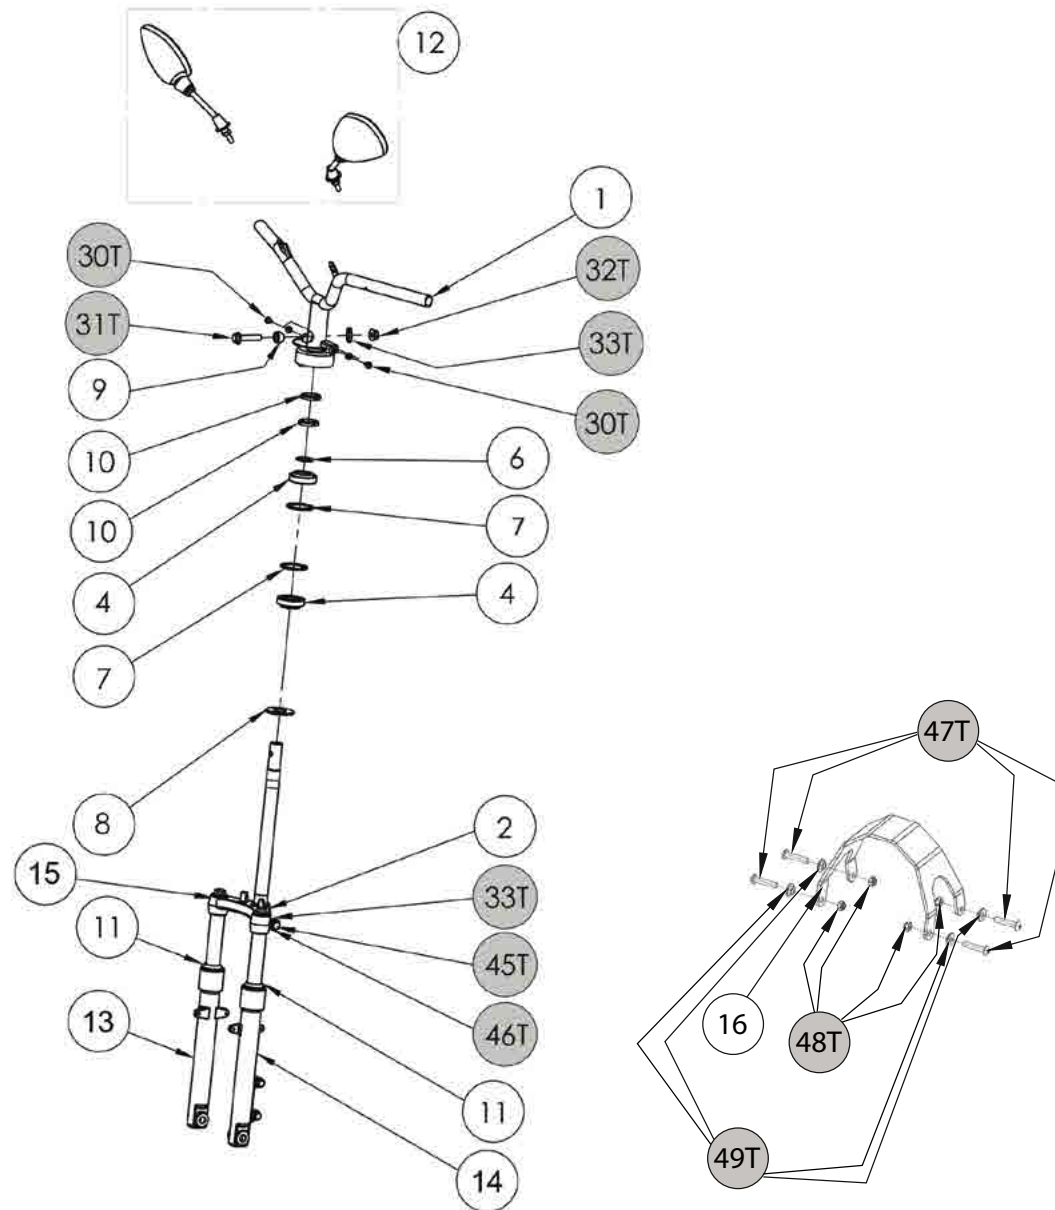

Num.	GasGas Ref.	"Quantity/ motorbike"	Descripción / Denomination
CHASIS / FRAME	1	BM1000TT-CLR-1	1	CHASIS MUVI GRIS / GREY MUVI CHASSIS
	2	BM14201TT-CLR-1	1	CABALLETE CENTRAL / CENTRAL STAND
	3	BM40100TT-CLR-1	2	ASAS LATERALES PASAJERO / PASSENGER HANDHOLDS
	4	BM14250TT-CLR-2	1	MUELLE CABALLETE EXTERIOR / EXTERNAL STAND SPRING
	5	BM14245TT-CLR-2	1	MUELLE CABALLETE INTERIOR / INTERNAL STAND SPRING
TORNILLERIA SCREWS	26T	T4001340	2	ARANDELA ESTRIADA / STROKE WASHER
	27T	T0551235I	4	TORNILLO ULS CON ARANDELA / SCREW ULS WITH WASHER
	28T	T2208002	2	TUERCA AUTOBLOCANTE + ARANDELA M8 / AUTOBLOCING NUT + M8 WASHER
	29T	BM14230TT-CLR-1	2	CASQUILLO CABALLETE / STAND BUSH
	14T	T2606000	25	TUERCA NUT 956 RAPIDA M6 / M6 FAST NUT 956
	11T	T2614000	4	TUERCA GRAPA U-NUT 4.8 / CLAMP NUT U-NUT 4.8
	5T	T0556016	15	TORNILLO ULS 6x16 + ARANDELA / SCREW ULS 6x16 + WASHER