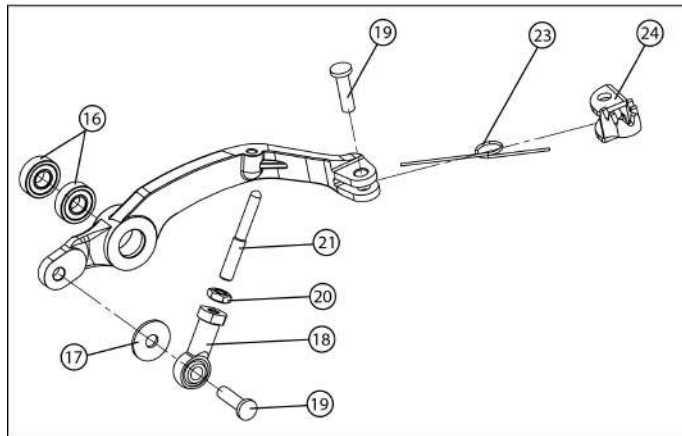

Rear brake

1	CALIPER, REAR BRAKE TRIAL RAGA 2013 BT670013013 (u. 1)	2	REAR BRAKE PEDAL TXT BT13000CT-CSV-3 (u. 1)
3	REAR BRAKE PUMP BT66000GG-CSV-1 (u. 1)	4	Bshg, Heatshiel Rear brake pump-exhaust BT66015GG-CSV-1 (u. 1)
5	WASHER, 10X14X1.5 ALUMINUM (B220001AL) BT280522007 (u. 2)	6	Bolt, hose 10X1 2005 (aluminum) BT280522006 (u. 2)
7	LATIGUILLO FRENO TRASERO TXT 2 BT66100GG-CSV-1 (u. 1)	8	NYLOCK NUT 8mm T2108001 (u. 1)
9	8X40 ALLEN T0308040 (u. 1)	10	Allen Bolt 6x16 T0306016 (u. 1)
11	Allen Bolt 6X35 T0306035 (u. 1)	12	Square Nut 5mm (Exhaust Heat Shield) T2005000 (u. 1)
13	HEXAGONAL SCREW M5X10 T0105010 (u. 1)	14	WASHER, 10X14X1.5 ALUMINUM (B220001AL) BT280522007 (u. 2)
16	RODAMIENTO BOLAS 8X19X6 W619/8-2RS1 BT41000GG-CPR-1 (u. 2)	17	Washer, 6x20x1.5 T4006020 (u. 1)
18	Rear Brake Pedal Heim Joint Pro BT280222053 (u. 1)	19	DIN 660 6X22 BRAKE PIN BE25622018 (u. 2)
20	6mm nut T2006001 (u. 1)	21	TRIAL ROOKIEKADETTE 2007 GASG BRAKE PEDA BTR050722062 (u. 1)
23	BRAKE PEDAL END SPRING ME25636029 (u. 1)	24	Rear Brake Pedal Tip 99 up BT27922017 (u. 1)
25	SET PISTON BRAKE REAR BT67560GG-BZJ-1 (u. 2)	26	Rear Brake Pads Pro BT280222068 (u. 1)
27	Bolt, hose 10X1 2005 (aluminum) BT280522006 (u. 1)	28	WASHER, 10X14X1.5 ALUMINUM (B220001AL) BT280522007 (u. 2)
29	Bolt, hose 10X1 2005 (aluminum) BT280522006 (u. 2) ~~FOR LAT.BOMBA FRENO TRAS. — BE25622006 R320000 (u. 2)~~	30	SET REAR REPAIR PUMP PISTON BT66405GG-CSV-1 (u. 1)

NOT AVAILABLE