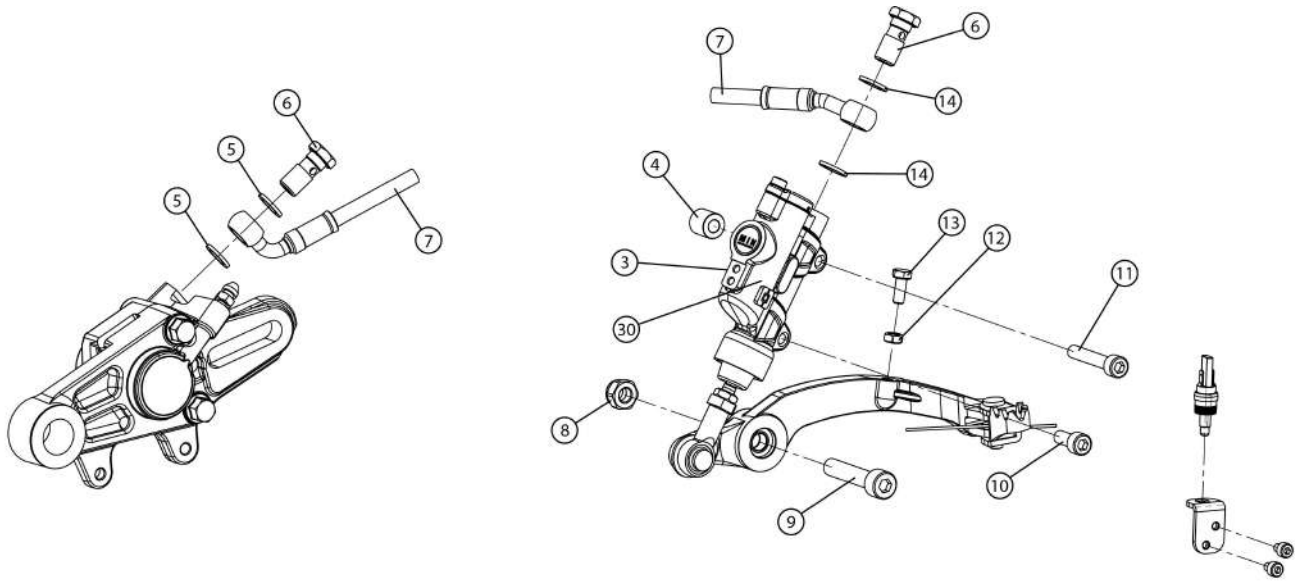

Rear brake

1	CALIPER, REAR BRAKE TRIAL RAGA 2013 BT670013013 (u. 1)	2	REAR BRAKE PEDAL TXT BT13000CT-CSV-3 (u. 1)
3	REAR BRAKE PUMP BT66000GG-CSV-1 (u. 1)	4	Bshg, Heatshiel Rear brake pump-exhaust BT66015GG-CSV-1 (u. 1)
5	WASHER, 10X14X1.5 ALUMINUM (B220001AL) BT280522007 (u. 2)	6	Bolt, hose 10X1 2005 (aluminum) BT280522006 (u. 2)
7	LATIGUILLO FRENO TRASERO TXT 2 BT66100GG-CSV-1 (u. 1)	8	NYLOCK NUT 8mm T2108001 (u. 1)
9	8X40 ALLEN T0308040 (u. 1)	10	Allen Bolt 6x16 T0306016 (u. 1)
11	Allen Bolt 6X35 T0306035 (u. 1)	12	Square Nut 5mm (Exhaust Heat Shield) T2005000 (u. 1)
13	HEXAGONAL SCREW M5X10 T0105010 (u. 1)	14	WASHER, 10X14X1.5 ALUMINUM (B220001AL) BT280522007 (u. 2)
16	RODAMIENTO BOLAS 8X19X6 W619/8-2RS1 BT41000GG-CPR-1 (u. 2)	17	Washer, 6x20x1.5 T4006020 (u. 1)
18	Rear Brake Pedal Heim Joint Pro BT280222053 (u. 1)	19	DIN 660 6X22 BRAKE PIN BE25622018 (u. 2)
20	6mm nut T2006001 (u. 1)	21	TRIAL ROOKIEKADETTE 2007 GASG BRAKE PEDA BTR050722062 (u. 1)
23	BRAKE PEDAL END SPRING ME25636029 (u. 1)	24	Rear Brake Pedal Tip 99 up BT27922017 (u. 1)
25	SET PISTON BRAKE REAR BT67560GG-BZJ-1 (u. 2)	26	Rear Brake Pads Pro BT280222068 (u. 1)
27	Bolt, hose 10X1 2005 (aluminum) BT280522006 (u. 1)	28	WASHER, 10X14X1.5 ALUMINUM (B220001AL) BT280522007 (u. 2)
29	Bolt, hose 10X1 2005 (aluminum) BT280522006 (u. 2) ~~FOR LAT.BOMBA FRENO TRAS. — BE25622006 R320000 (u. 2)~~	30	SET REAR REPAIR PUMP PISTON BT66405GG-CSV-1 (u. 1)

NOT AVAILABLE