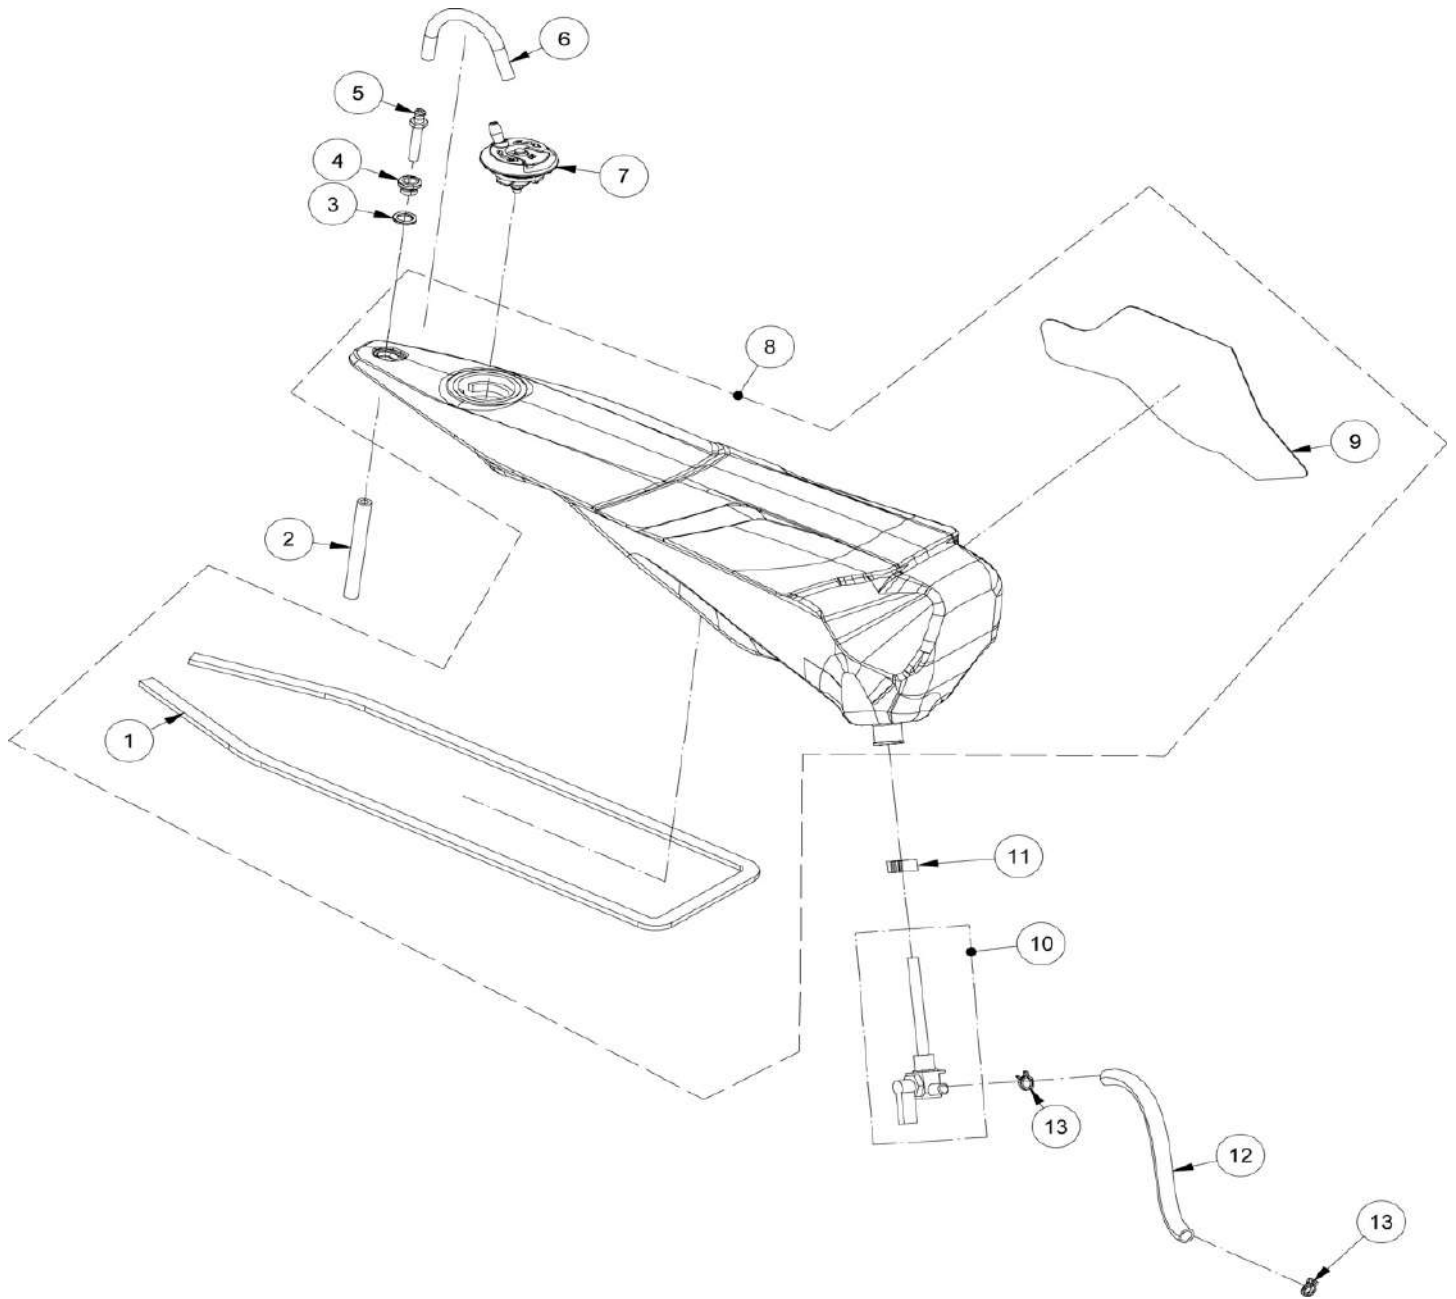

Fuel Tank

1	RUBBER SOUNDPROOFING BT80000093012 (u. 1)	2	SUPPLEMENTARY FUEL PIPE PLUG DESVAPORIZA BT80000063012 (u. 1)
3	RUBBER WASHER, 15X10X1.5 BT760953013 (u. 1)	4	BUSHING, FUEL TANK RACING 2013 BT761053013 (u. 1)
5	Hollow Tank Bolt 2012 BT80000033012 (u. 1)	6	TUBE SET DESVAPORIZADOR GASOLINE RAGA 20 BT80000073012 (u. 1)
7	CAP FUEL TANK TRIAL RAGA 2012 BT80000053012 (u. 1)	8	FUEL TANK TRIAL RACING 2013 WITH HEAT SH BT760013013CTR (u. 1)
9	HEAT SHIELD FOR FUEL TANK TXT RACING 201 BT960303013 (u. 1)	10	Petcock 50cc BIT50010031 (u. 1)
11	Clamp 17mm BIT50010033 (u. 1)	12	GASOLINE HOSE, TRIAL RACING 2013 BT780053013 (u. 1)
13	SPRING CLEVIS L200036 (u. 2)