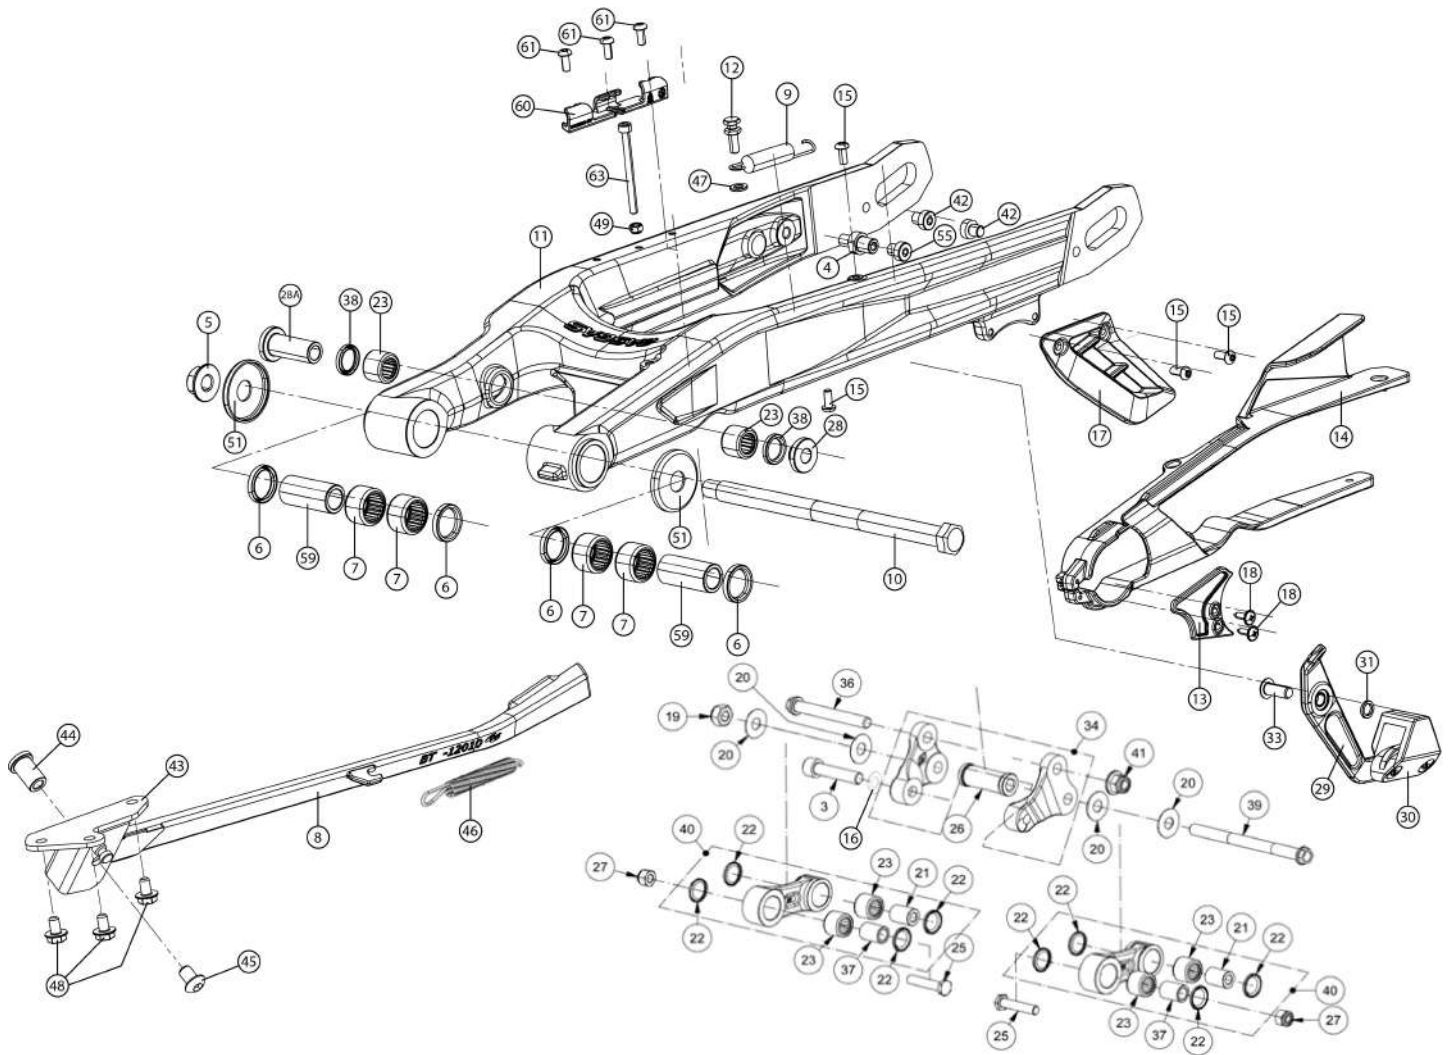

Swingarm

1	LONG BUSHING SWINGRAM BT32105GG-CSV-1 (u. 1)	3	SCREW BOLT ALLEN 10X45 T0310046 (u. 1)
4	BOLT, CALIPER GUIDE REAR BT671153013 (u. 1)	5	12mm Suspension Nut 12X1.75 T2212001 (u. 1)
6	SWINGARM PIVOT SEAL C220001 (u. 4)	7	BEARING NH 20x26x16 BT44535GG-CPR-1 (u. 1)
8	SIDE STAND BRACKET TXT 2019 BT14200GG-CSV-1 (u. 1)	9	SPRING TENSOR CHAIN BT44010GG-CPR-1 (u. 1)
10	SHAFT SWINGRAM STEEL DIAM. 14 BT44500GG-CPR-1 (u. 1)	11	SWINGRAM TXT RACING 2019 BT40000GG-CSV-1 (u. 1)
12	PIN SPRING TENSOR CHAIN BT42015GG-CPR-1 (u. 1)	13	FRT. SPROCKET TXT (2 screw) BT280236021 (u. 1)
14	CHAIN BUFFER FRONT TXT 2019 BT43015GG-CPR-1 (u. 1)	15	BUTTONHEAD ALLEN BOLT 5x12 T0505012 (u. 4)
16	WASHER NORDLOCK 10,7x16,6x2,5 LAMINAS DE ZINC T4001016 (u. 1)	17	PROTECTOR CROWM TXT 2019 BT57350GG-CPR-1 (u. 1)
18	SCREW 4.2x13 T259349 (u. 2)	19	NUT AUTOB.M10 PASO 1.50 WASHER T3110003 (u. 1)
20	Rear Dogbone Spring Washer T4001026 (u. 6)	21	10mm Dogbone Bushing 97 up BT27712005 (u. 2)
22	Dogbone Seal 15x21x2 C230001 (u. 10)	23	DOGBONE BEARING 15BM2116 BT27714009 (u. 6)
25	Rear Dogbone Bolt T0118038 (u. 2)	26	BUSHING, SPCR, ARM. COLOR TITANIUM 09 BT32100R3009 (u. 1)
27	Nylock Nut 8mm (thick) T2108002 (u. 2)	28	SHORT BUSHING SWINGRAM BT32100GG-CSV-1 (u. 1)
29	CTO.TENSOR CADENA TRIAL RACING BT42000CT-CPR-1 (u. 1)	30	Chain Tensioner Block 2010 Raga.. BT42010RA3010 (u. 1)
31	ARANDELA 8X12X2 T4018012 (u. 1)	33	Buttonhead Allen Bolt 8x20 (skidplate) T0508020 (u. 1)
34	ROCKER ARM SET BT32000CT-CSV-1 (u. 1)	36	Rear Suspension Bolt 10X80 T0210080 (u. 1)
37	8mm Dogbone Bushing 97 up BT27712014 (u. 2)	39	Special Screw Allen m10x125 12.9 BT35000033012 (u. 1)
40	SET BIELETA ALUMINION R2019 (LINK C) BT34000CT-CSV-1 (u. 2)	41	NUT AUTOBLOC.M10X125 DIN 985 ZINC T21010003 (u. 1)