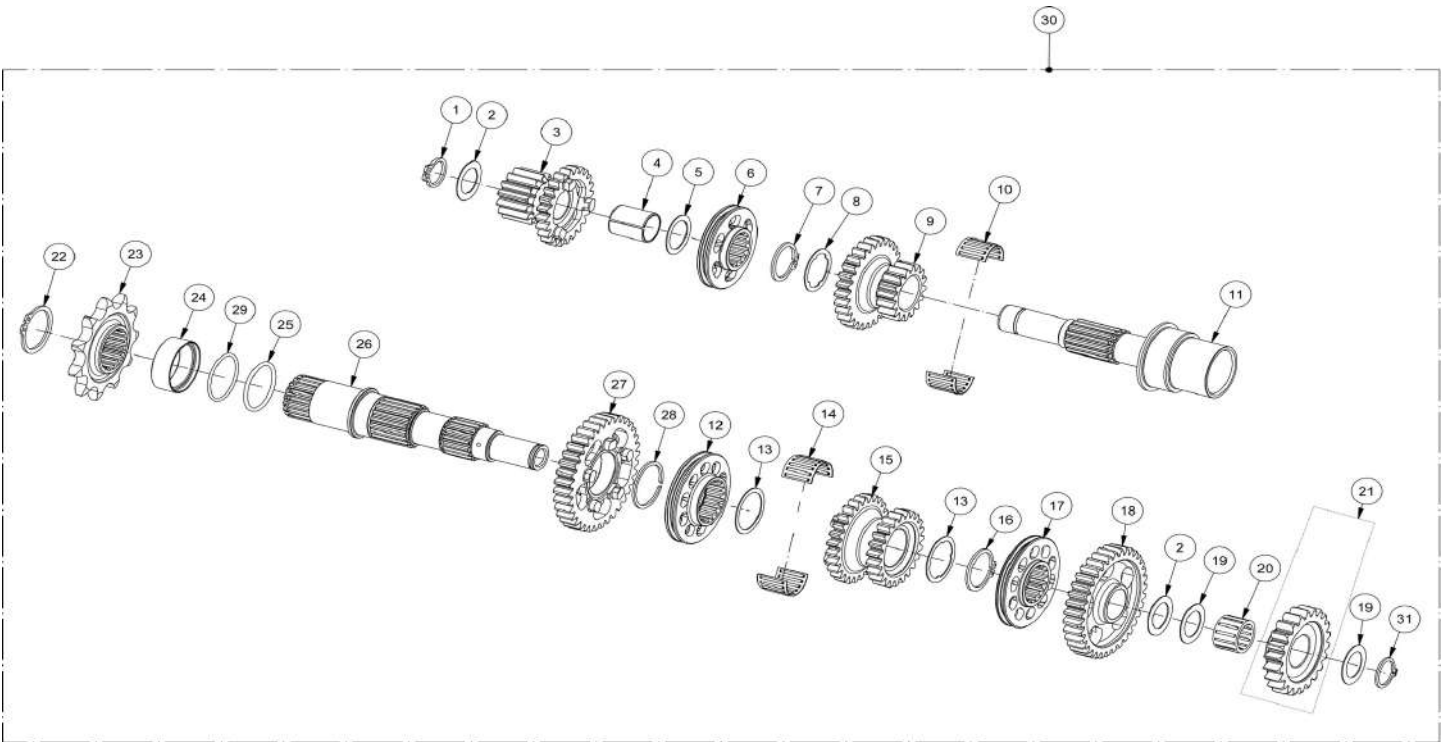

Gear set

1	Circlip E15 MT280236163 (u. 2)	2	Trans Washer Pro 15.2x23x0.5 T4001523 (u. 1)
3	Primary Gear 2~5 MT280236071 (u. 1)	4	Bushing, 15X17X20 for 2-5 gear (teflon) MT280236164 (u. 1)
5	Trans Washer 17x23x0.5 T4001723 (u. 1)	6	Primary Selector Disc MT280236073 (u. 1)
7	Circlip E20 MT280236165 (u. 1)	8	washer, trans. Pro 20X25X0.5 T4002025 (u. 1)
9	Pro 3/6 Transmission Gear MT280236072 (u. 1)	10	Pro Trans. Brg. 17x20x17 (split) MT280236162 (u. 2)
11	Primary Shaft Pro MT280236070 (u. 1)	12	Secondary Selector Disc 2.. MT280236080 (u. 1)
13	Trans Washer 22x27x0.5 T4002227 (u. 2)	14	Pro Trans. Brg. 19x22x17 (split) MT280236161 (u. 2)
15	Gear, 5th & 6th Pro MT280236078 (u. 1)	16	clip, 22mm MT280236166 (u. 1)
17	Secondary Selector Disc 3rd MT280236079 (u. 1)	18	2nd Gear, Secondary Shaft Pro MT280236076 (u. 1)
19	washer 15X26X0.5 M02622001 (u. 2)	20	BEARING GEAR K15/19/13 MT280226015 (u. 1)
22	NUT FIX PINION PRIMARIA TRIAL 80-125 MT42095GG-CHA-1 (u. 1)	23	10T C/Shaft Sprocket 2002 MT200236525 (u. 1)
23	9T C/shaft Sprocket 2002 MT120236525 (u. 1) 125cc	23	12T C/SHAFT SPROCKET PRO MT280236526 (u. 1)
23	SPROCKET TXT Z-11 MT280236525 (u. 1)	24	COUNTERSHAFT SEAL BUSHING MT280236046 (u. 1)
25	SHAFT O'RING 25x2 ME25632025 (u. 1)	26	Secondary Shaft Pro MT280236075 (u. 1)
27	3rd Gear, Secondary Shaft Pro MT280236077 (u. 1)	28	~~CIRCLIP SW25 MT280236167 (u. 1)~~ SEGEER SWO 25 CAMBIO TT ME25636085 (u. 1)
29	O'RING CRANK TXT 25x1.5 NBR MT280212025 (u. 1)	30	Transmission Assy Pro MT280236010 (u. 1)
31	Circlip 15 M02623000 (u. 1)		

NOT AVAILABLE