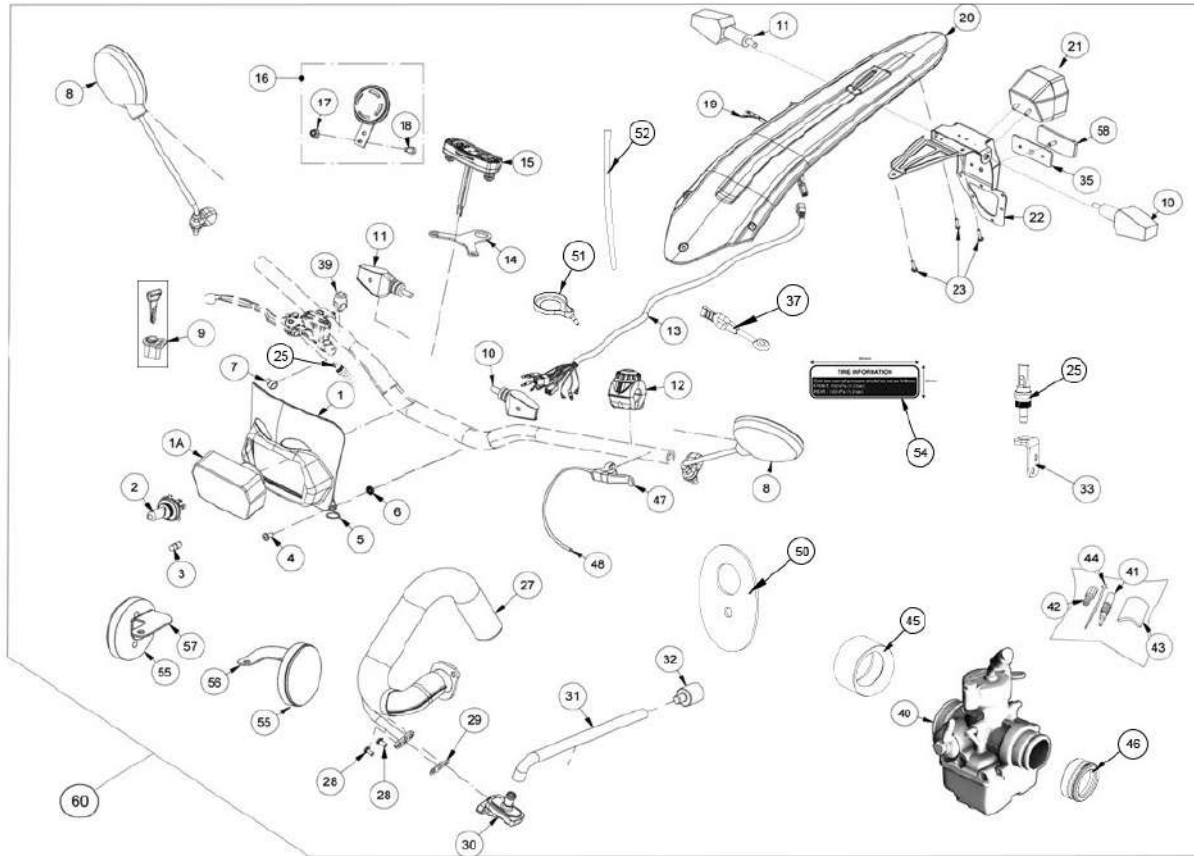

Homologation Components

1	Lens Assembly BT280120022 (u. 1) RED HEADLIGHT BT280320020H (u. 1) HEADLIGHT HOMOLOGATED DECAL BT95021GG-CAS-1 (u. 1)	2	Bulb, 12V 35/35 L300122 (u. 1)
3	Headlight Bulb 12v 15w L300115 (u. 1)	4	Buttonhead Allen Washer 6x14 T0556014 (u. 1)
6	6mm Nut w/washer T2206000 (u. 1)	7	CASQ.PULSADOR FRENO DEL.TXT 20 BT61304GG-CSV-1 (u. 1)
8	SET MIRROR (REG 81) BT29000GG-CKR-1 (u. 2)	9	LOCKING CLAUSOR SET BT280210075 (u. 1)
10	TURN LAMP, LEFT 2006 BT280634019/2 (u. 2)	11	RIGHT INDICATOR 2006 REF.911106 BT280634018/2 (u. 2)
12	SWITCH LIGHT HOMOLOGATION TXT 2017 ET60200GG-CKR-1 (u. 1)	13	ELECTRIC WIRING TXT HOMOLOGATION E4 ET10000GG-CSV-1 (u. 1)
14	SUPPORT DISPLAY TRIAL 2017 BT22265GG-CJT-1 (u. 1)	15	DISPLAY TRIAL 2017 ET60000CT-CJT-1 (u. 1)
16	HORN EM20400TT-CLR-1 (u. 1)	17	NYLOCK NUT 6mm T2106001 (u. 1)
18	6X10 ULS BOLT WITH WASHER T0556010 (u. 1)	19	LOOM, WIRING, LONG, TAILAMP, PRO HOM. BT280634016 (u. 1)
20	HOMOLOG.REAR FENDER TRIAL 2013 BT935013013H (u. 1)	21	REAR HEADLIGHT REF.277 RINDER WITHOUT CATADRIOPTICO BT93925GG-CJT-1 (u. 1)
22	REAR LICENSE PLATE HOLDER TRIAL FACTORY 2017 BT93900GG-CKR-1 (u. 1)	23	SCREW 4.2X13 ZINC.CH88 T0654213 (u. 3)
25	Brakelight switch L300066 (u. 2)	26	TORNILLO ALLEN M4x5 8.8 ZINCADO PLATA DIN 912 T0304005 (u. 2)
27	HOMOLOGATED BEND EXHAUST BT280626001H (u. 2)	28	BUTTONHEAD ALLEN BOLT 6x12 T0506012 (u. 2)
29	JUNTA VALV.AIRE SECUNDARIO TRIAL 2006 BT280626065 (u. 1)	30	VALVE AIS 14GH-01AI-00 TRIAL PRO BT280626060 (u. 1)
31	TUBO AIRE SECUNDARIO DE VALV.A FILTRO CE BT280626062 (u. 1)	32	SECONDARY AIR FILTER BT280626059 (u. 1)
33	SUPPORT SWITCH REAR BRAKE BT66215GG-CSV-1 (u. 1)	35	ENDURO REAR LIGHT FOAM BE250234058 (u. 1)
36	UNEX CLAMP 4.8X36 BE25634007 (u. 2)	37	ELASTICO SUJDEPOS8928 BE25636000 (u. 1)
39	PULSER PRING TRIAL 2015 ET85500GG-CGI-1 (u. 1)	40	CARBURATOR DELORTO 2917 PHBG 21 BS BT78000GG-CKR-1 (u. 1)
41	#30 Pilot Jet M09004030 (u. 1)	42	CHICLE DE ALTA DELL'ORTO 75 BT78025GG-CKR-1 (u. 1)
43	D50 Slide M09002050 (u. 1)	44	AGUJA W7(POS3)(COMP.1.25 VUELTAS ABIERTO) BT78020GG-CKR-1 (u. 1)