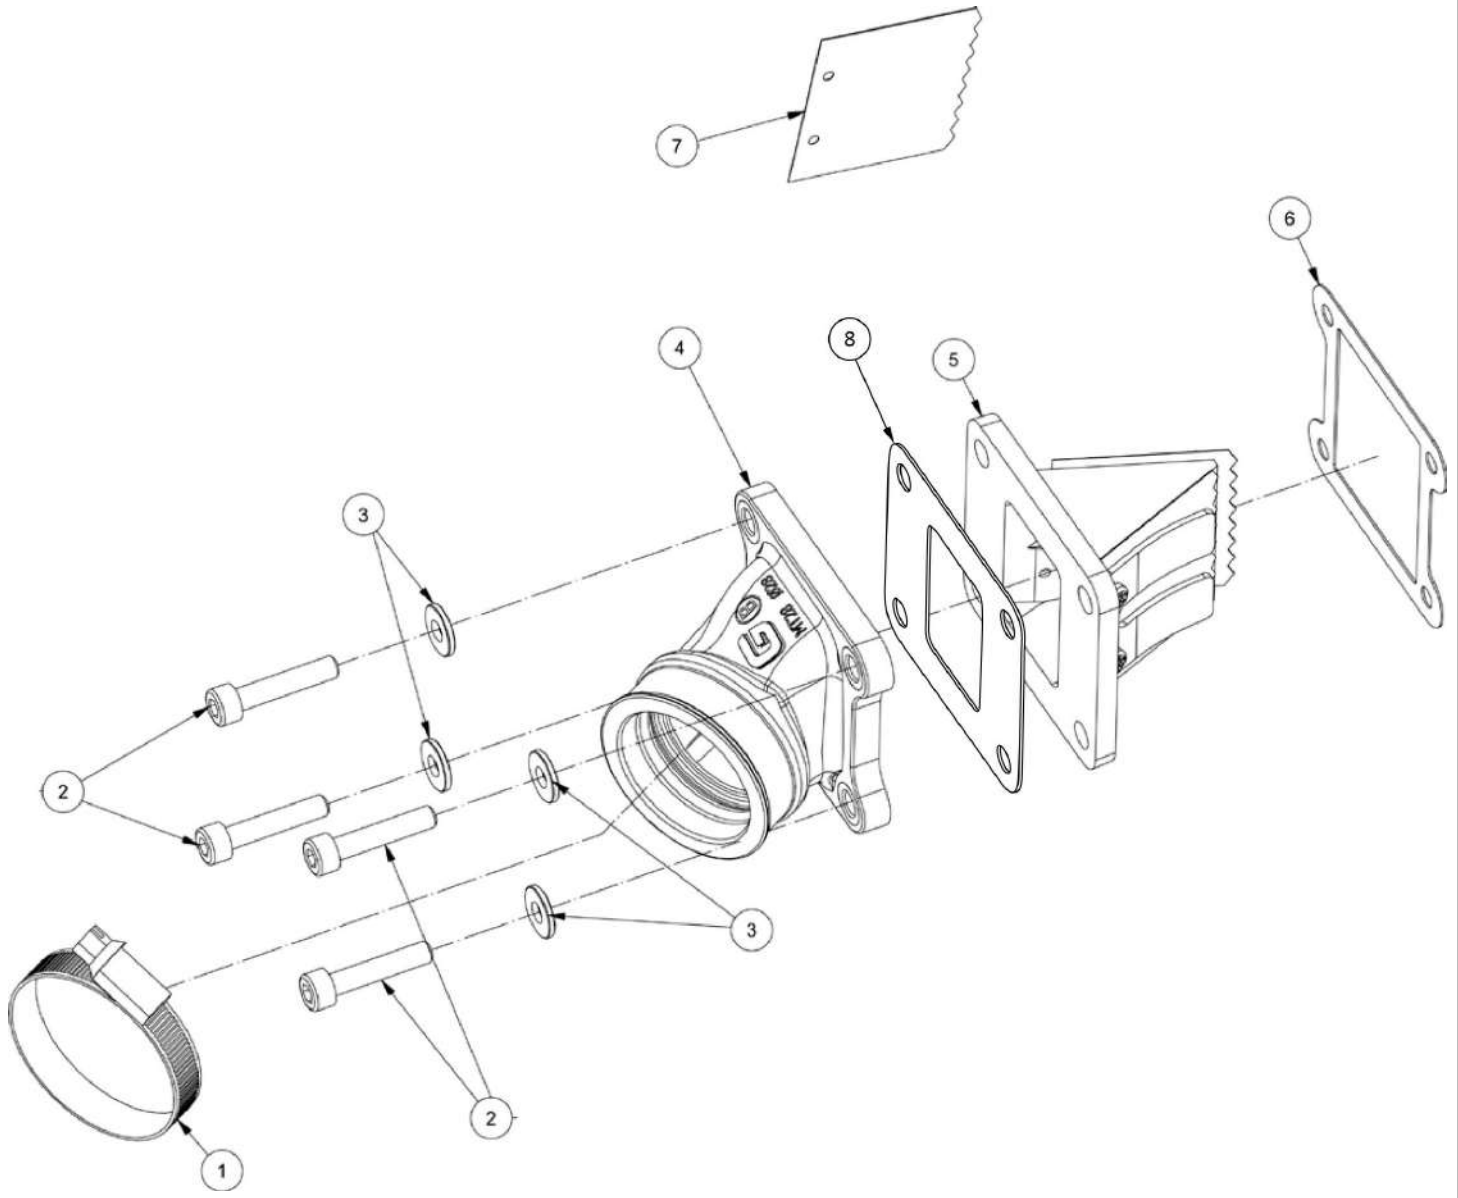

Reed valve

1	Clamp, a/b to carb Pro BT280328038 (u. 1)	2	Allen Bolt 5x20 T0305020 (u. 4)
3	WASHER 5x12x1.5 T4005012 (u. 4)	4	NOZZLE KIT KEIHIN 2015 MT26000CT-CGI-1 (u. 1)
5	Reed Valve Assy. 93/01 250/270/320 M01617200 (u. 1)	6	Reed Base Gasket 2002 Pro MT280244005 (u. 1)
7	Reed Valve M01616000 (u. 2)	8	GASKET, REED VALVE CAGE/TUBE RACING MT300644105 (u. 1)