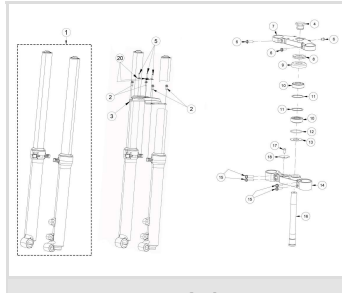

TXT RACING 300cc 2019

Despiece

Last modification: 11/10/2018

Handlebar

Front fork

Front fork

Frame

Swingarm