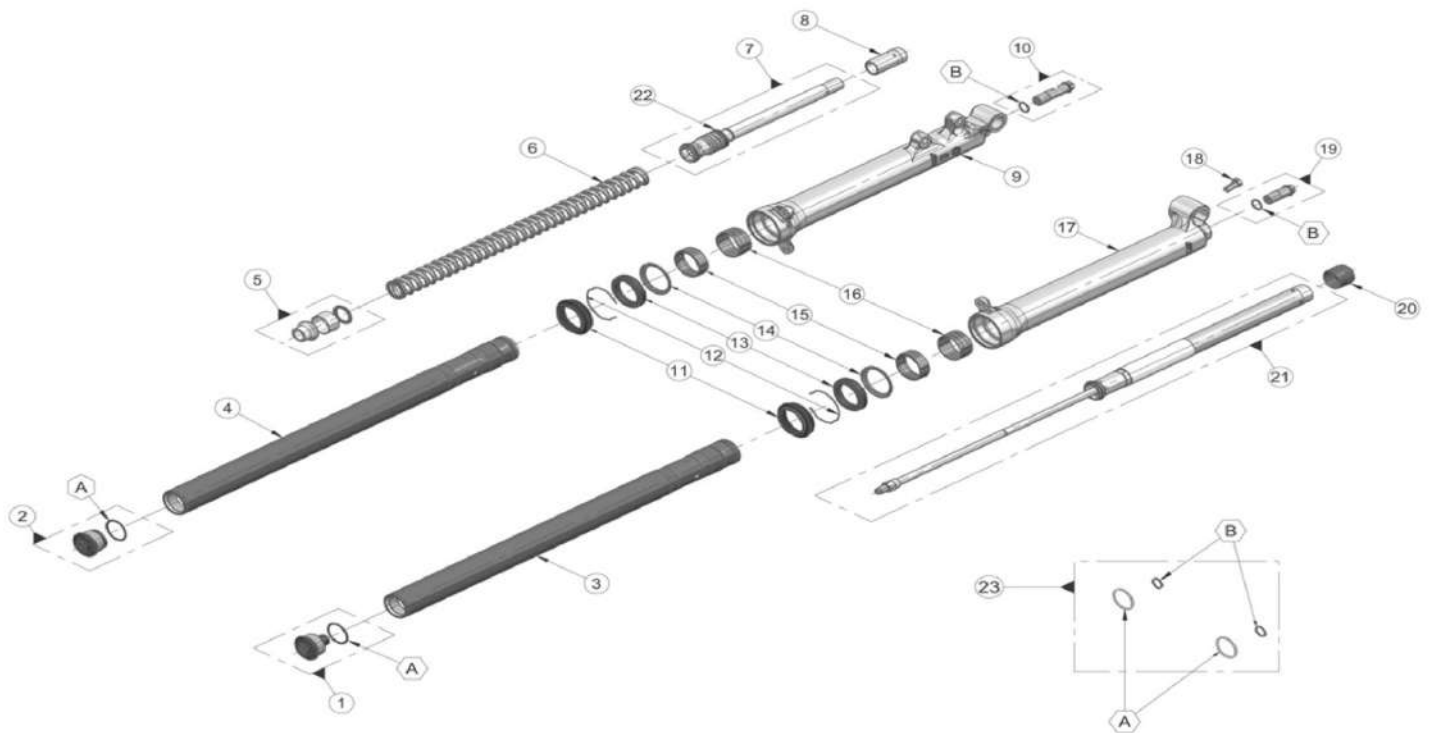

Front fork

1	SET CAP REGUL.COMPRESSION (F110005) BT201203012 (u. 1)	2	SET CAP REGUL.COMPRESSION FF11006 BT201253013 (u. 1)
3	BAR SUSP.OF RCHA F100018 BT201103013 (u. 1)	4	BAR SUSP.LEFT.F100019 BT201153013 (u. 1)
5	SET PRECARGA (F26002) BT201653012 (u. 1)	6	SPRING SUSP.(090493902) BT201703012 (u. 1)
7	GRUPO PUMP (F17002) BT201803012 (u. 1)	8	CONO LIMITADOR LEFT.(039002201) BT201603012 (u. 1)
9	GLACIER SUSP.(046004000) BT201503012 (u. 1)	10	TORN.REGUL.F160003 BT201763013 (u. 1)
11	DUSTKEEPER SUSP.TECH (493956141) BT20130GG-CJD-1 (u. 1)	12	SEEGER SUSP.TXT REPL.2013 BT201353013 (u. 1)
13	SEAL SUSP.(483951101) BT201403012 (u. 1)	14	RING SEAL OIL (047001300) BT201453012 (u. 1)
15	GLACIER SUSP.(046004000) BT201503012 (u. 1)	17	FORK-LEG SUSP.RIGHT.(013024201) BT201003012 (u. 1)
18	ALLEN 8X18 DIN 7984 BT201853012 (u. 1)	19	CONJUNTO TORNILLO BOMBA HIDRAULICA BT20185GG-CKA-1 (u. 1)
20	CONO LIMITADOR DERECHO BT20155GG-CKA-1 (u. 1)	21	CONJUNTO CARTUCHO BT20220GG-CKA-1 (u. 1)
22	ANILLO DE SOPORTE LIMITE MUELLE BT20195GG-CKA-1 (u. 1)	23	KIT WASHERS (F26005) BT201863012 (u. 1)