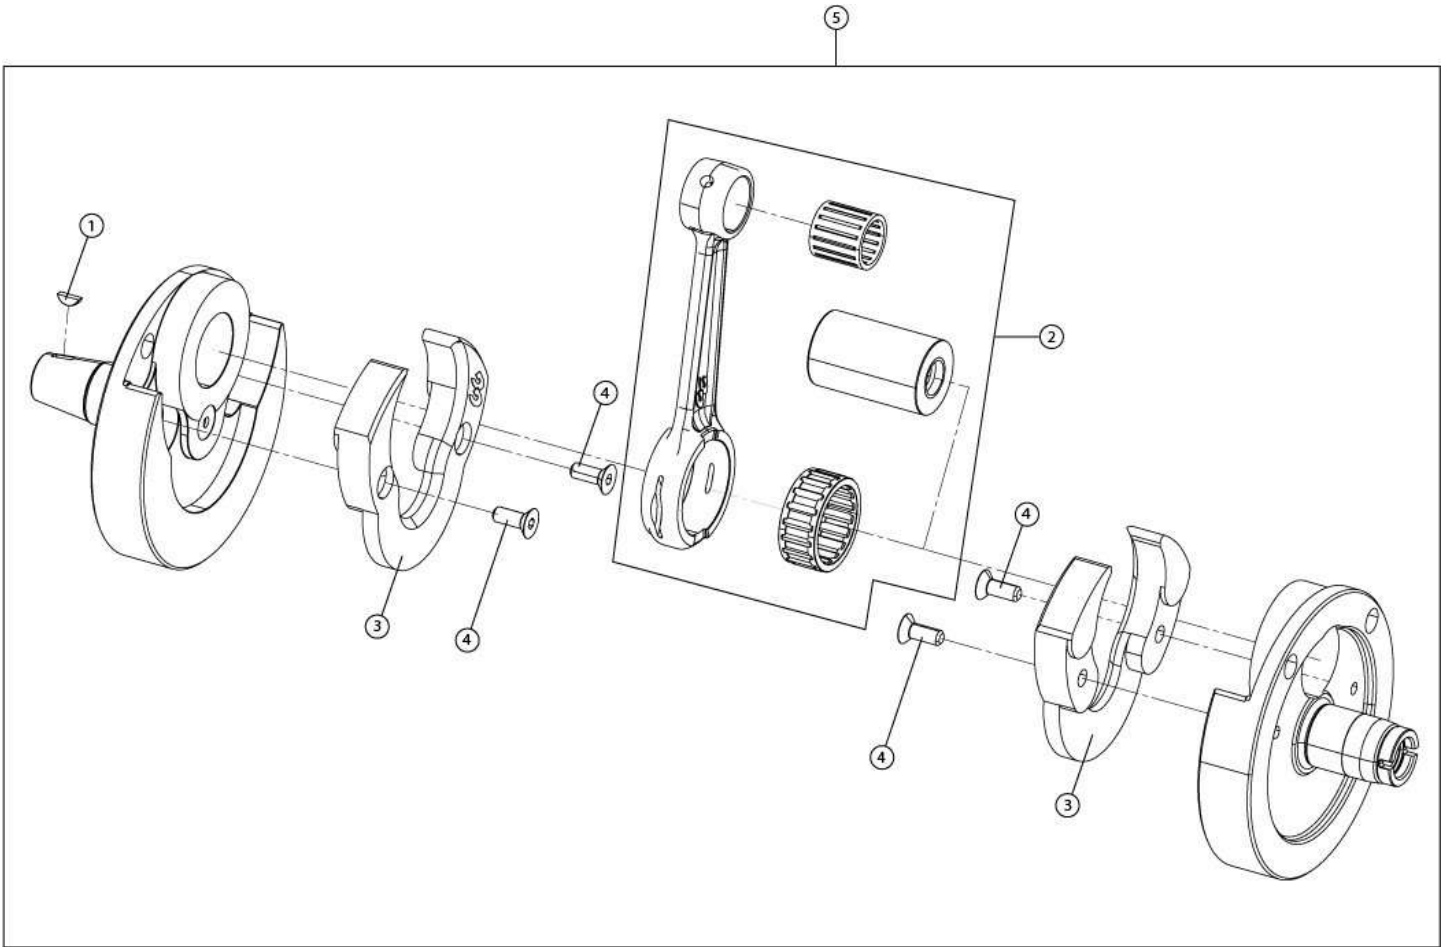

Crankshaft

1 Flywheel Key Pro MT280234016 (u. 1)	2 Rod Kit 280 Pro MT280212100 (u. 1) 250cc / 280cc / 300cc CONNECTING ROD TXT 80-125 MT32000CT-CHA-1 (u. 1) 125cc
3 NYLON CONTRAPESO TXT 2015 MT37000GG-CHA-1 (u. 2) 125cc CONTERWEIGHT NYLON MT280212021 (u. 2) 250cc / 280cc / 300cc	4 6X16 c/sunk allen T0406016 (u. 4)
5 CRANK ASSY TXT 2019 250-280-300 MT30000CT-CSV-1 (u. 1) CRANKSHAFT TRIAL KIT 80-125 MT30000CT-CHA-1 (u. 1)	7 Piston Pin Bearing 160/200 M01411001 (u. 1) 125cc Piston Pin Bearing Pro ME25616035 (u. 1) 250cc / 280cc / 300cc
8 Crank Pin Bearing M01415001 (u. 1) 125cc BEARING 30x38x15,8 MT32050GG-AIZ-1 (u. 1) 250cc / 280cc / 300cc