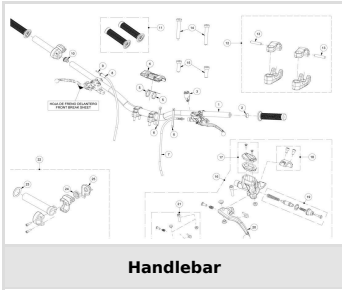

Handlebar

TXT Racing 2019 - Engine