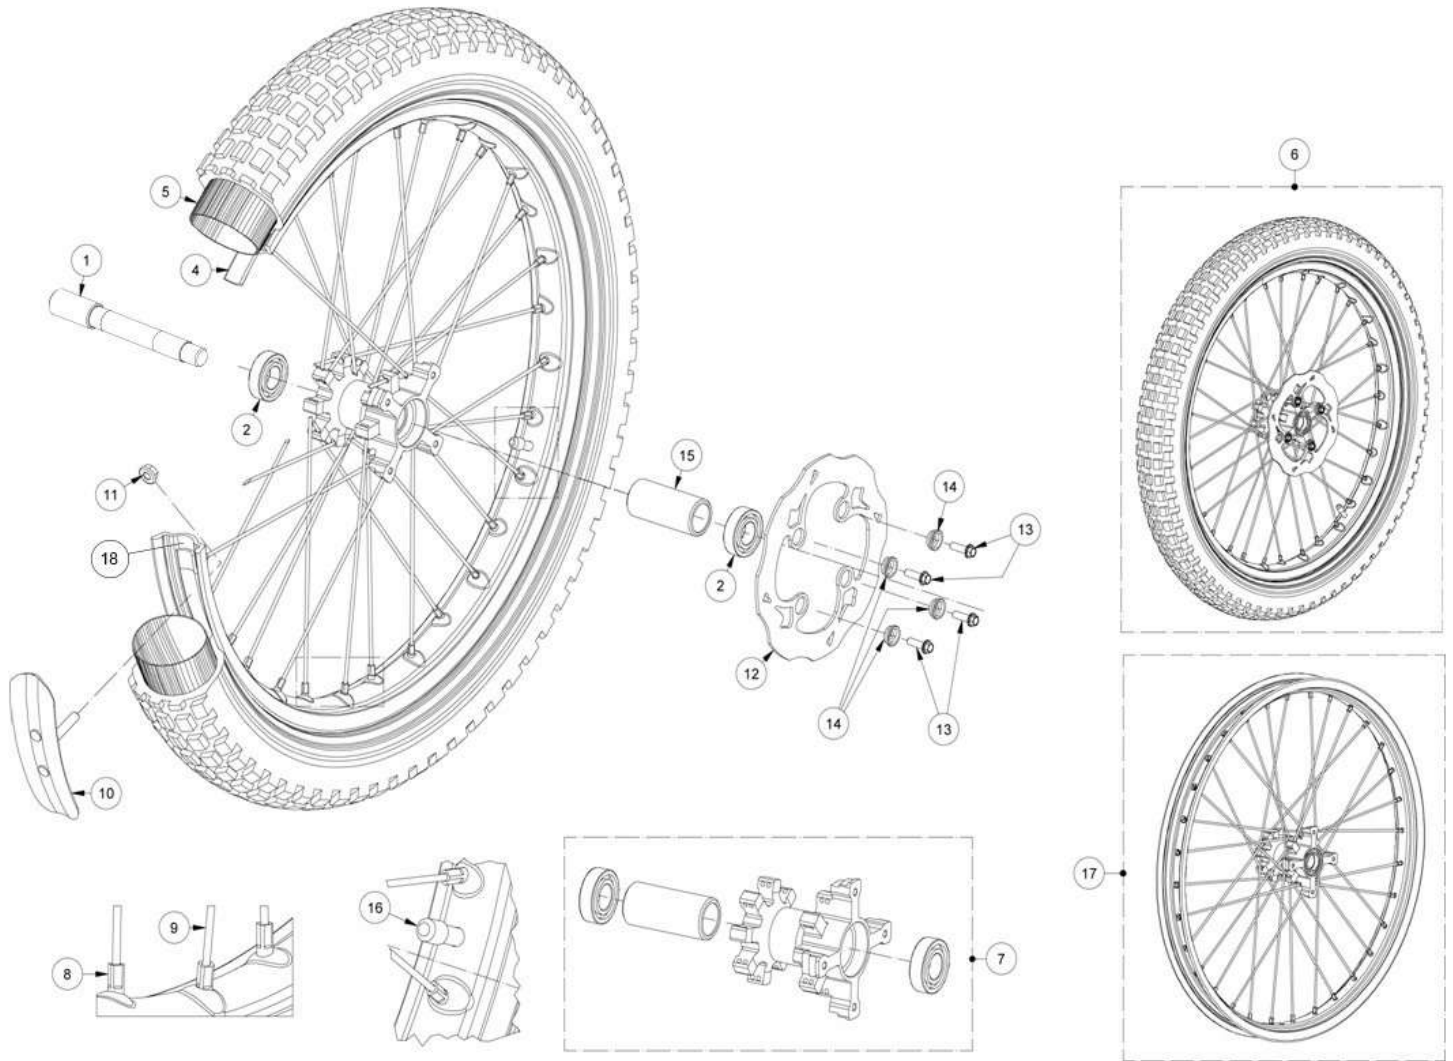

Front Wheel

1 AXLE WHEEL FRONT STEEL SUSPENSION TECH 2018
BT53000GG-CJT-1 (u. 1)

4 FRONT RIM BAND 1.60/1.85x21
BE503002511 (u. 1)

6 SET WHEEL L.TXT RACING 2016
BT50000CT-CJD-1 (u. 1)

8 Frt Spoke Nipple 3mm
BT27718001 (u. 32)

10 FRONT TIRE HOLDER 1.6x21
BE505002509 (u. 1)

12 DISC BRAKE FRONT REPLICA
BT52000GG-CGS-1 (u. 1)

14 FRONT DISC ROTOR BUSHING 3mm
BT27918019 (u. 4)

16 SET OF RUBBER WHEEL VALVE CAPS
BT53500R3009 (u. 1)

2 Wheel Bearing 60042RS
C160001 (u. 2)

5 FRONT AIR HOSE 21
BE502002511 (u. 1)

7 CTO.BUJE RANDONNE
BT54110CT-CDD-1 (u. 1)

9 Front Spoke 09 Black
BT54200N2809 (u. 32)

11 M8 SELFLOCKING NUT WITH WASHER
T2208001 (u. 1)

13 BOLT 6x20
T0206020 (u. 4)

15 CENTER INTERN HUB
BT54115GG-CDD-1 (u. 1)

17 SET RIM FRONT TXT RACING 2015
BT54000CT-CJD-1 (u. 1)