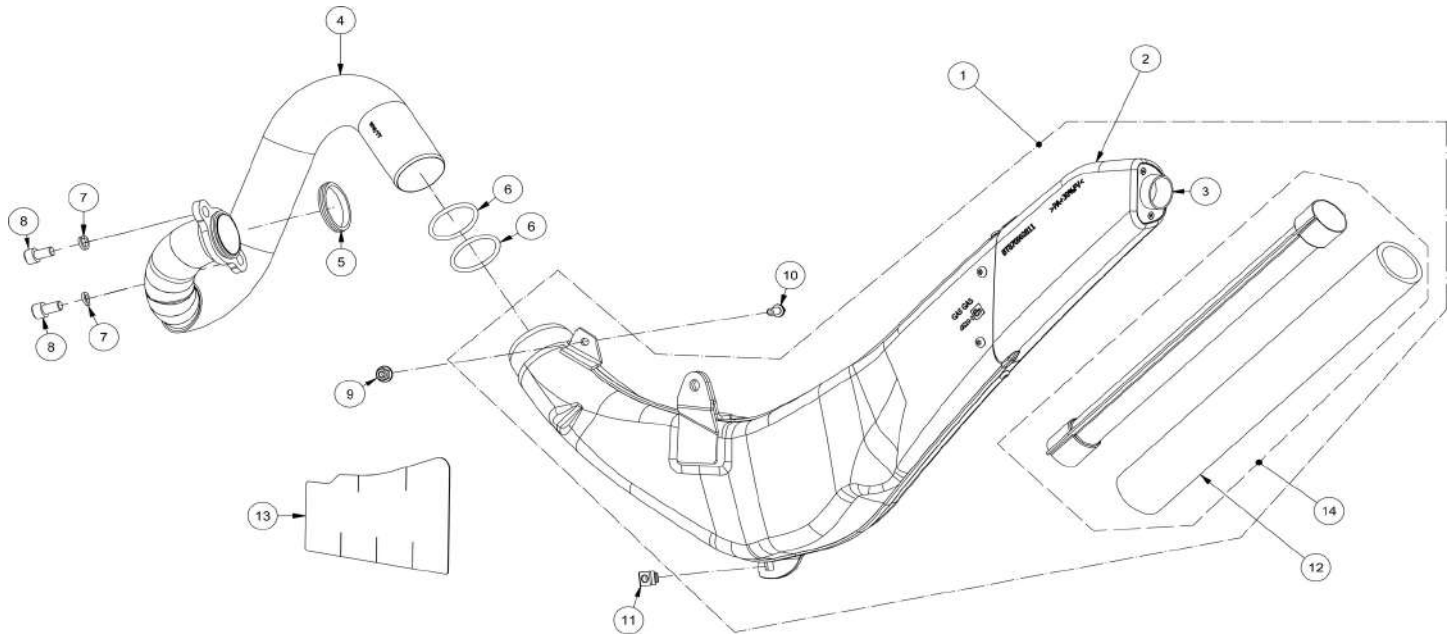

Exhaust

1	MIDDLE SILENCER FINAL SILENCER BT860002811 (u. 1)	2	Silencer Endcap TXT 2011 BT870802811 (u. 1)
3	STAINLESS STEEL FINAL EXHAUST, BT870803013 (u. 1)	4	C.ESCAPE.TRIAL RACING 2014 BT86000GG-CBF-1 (u. 1)
5	Exhaust Gasket 2002 Pro MT280244012 (u. 1)	6	Head Pipe/Center Muffler O-Ring C290000 (u. 2)
7	GLOBBER WASHER 8X14X2 T4008314 (u. 2)	8	HEXAGONAL BOLT T0308018 (u. 2)
9	6mm Nut w/washer T2206000 (u. 1)	10	TORN EXAGONAL INC/WASHER 6X12 T0206012 (u. 1)
11	STANDARD CAGE NUT M6 0310009-5 T2006010 (u. 1)	12	SILENCER FIBER, TRIAL 2011 BT85000003011 (u. 1)
13	EXHAUST HEATPROF STICKER BT96030GG-CBN-1 (u. 1)	14	INTERNAL TUBE W/FIBER BT870802511 (u. 1)