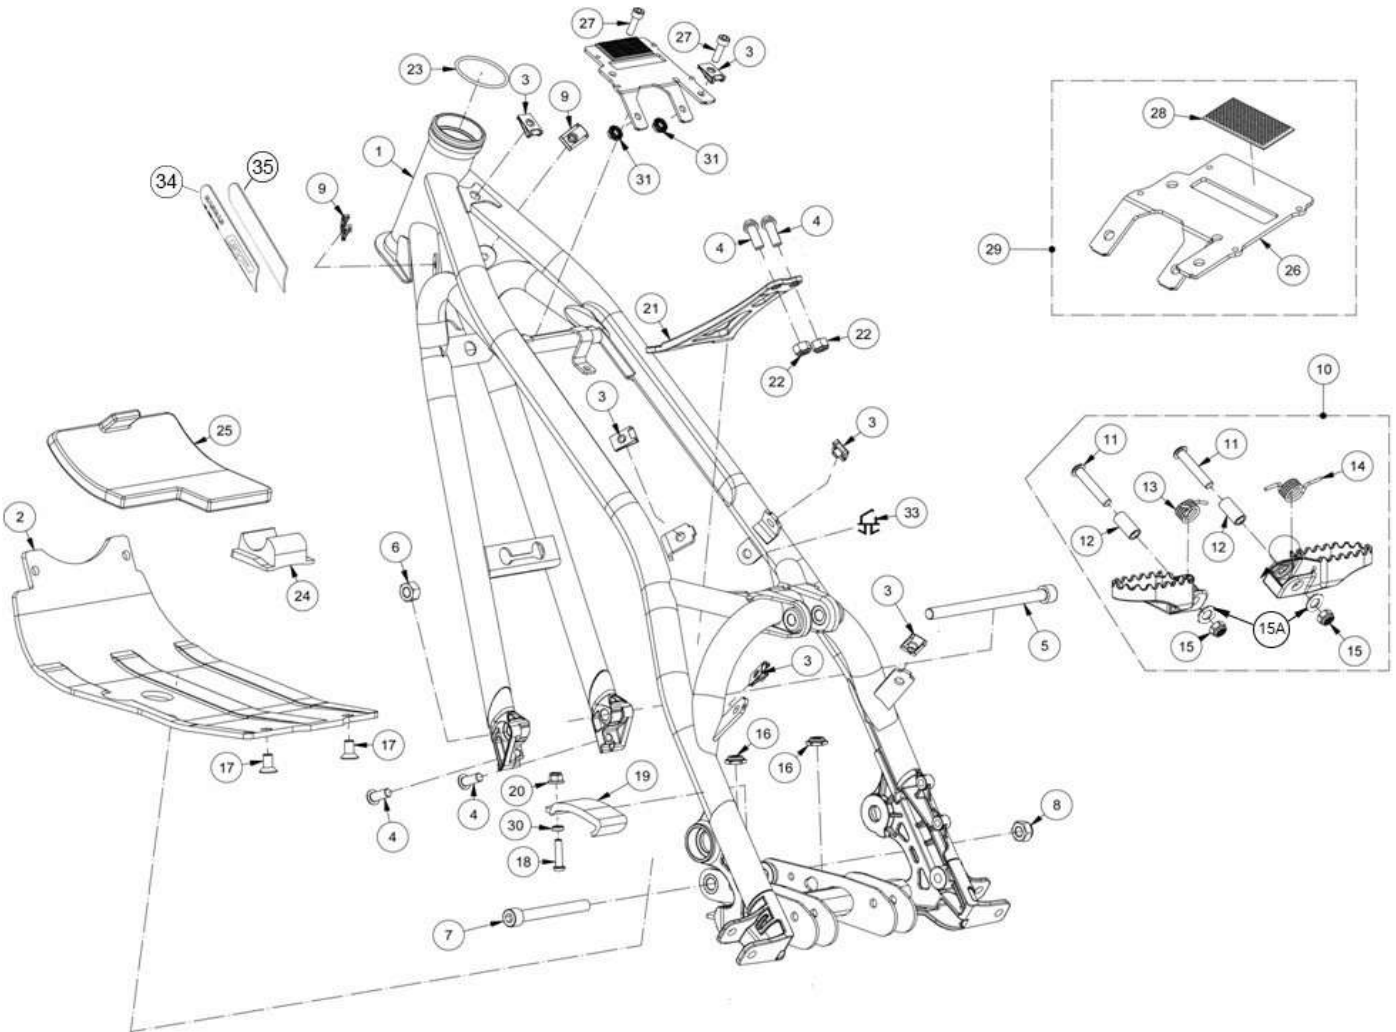

Frame

1	TUBULAR FRAME TRIAL 2019 RED BT10000CT-CSV-1 (u. 1)	2	CASE PROTECTOR PLATE RACING 2012 BT10000013012 (u. 1)
3	CAGE NUT 6mm T2606000 (u. 8)	4	SPECIAL BOLT 8x20 T0208020 (u. 2)
5	Frt Engine Mount Bolt Pro 10X140 (12.9) T0310140 (u. 1)	6	Front Motor Mount Nut Pro BT280210069 (u. 1)
7	ALLEN 10X90 12.9 DRACOMET T0301090 (u. 1)	8	NUT AUTOB.M10 PASO 1.50 WASHER T3110003 (u. 1)
9	LAMP REG NUT BX250020029 (u. 2)	10	SET FOOTREST TXT 2015 BT14005CT-CGA-1 (u. 1)
11	ULS 8X50 10.9 T0508050 (u. 2)	12	FOOTPEG BUSHING BT27910006 (u. 2)
13	FOOTPEG SPRING LEFT M100004 (u. 1)	14	FOOTPEG SPRING RIGHT M100003 (u. 1)
15	NYLOCK NUT 8mm T2108001 (u. 2)	15	Washer, 8x16 T4008016 (u. 2)
16	Special Nut,Skidplate Pro BT280310883 (u. 2)	17	CONICAL ALLEN BOLT 8X16 ZINC T0408016 (u. 2)
18	Buttonhead Allen Bolt 6x25 T0506025 (u. 1)	19	Chain guide rub block, under Sprocket BT280212026 (u. 1)
20	SELFLOCKING NUT WITH WASHER T2206002 (u. 1)	21	Cylinder Brace BT280110050 (u. 1)
22	Nylock Nut 8mm (thick) T2108002 (u. 2)	23	TORICA PARA LA PIPA DEL CHASIS RAGA 2013 BT100503013 (u. 1)
24	Rear Rubber Engine Pad Pro BT280336029 (u. 1)	25	Frt Engine Rubber Pad Pro BT280236030 (u. 1)
27	Allen Bolt 6x20 T0306020 (u. 2)	28	LOCKING ADHESIVE TAPE TXT REPLICA 2014 BT51120GG-CBN-1 (u. 1)
29	REGULAR COIL CDI BRAKET KIT REPLICA 2014 BT10001CT-CBN-1 (u. 1)	30	BUSH BC250014050 (u. 1)
31	6mm Nut w/washer T2206000 (u. 2)	33	CABLE CLIP, BRAKE SENSOR BE250410984 (u. 1)