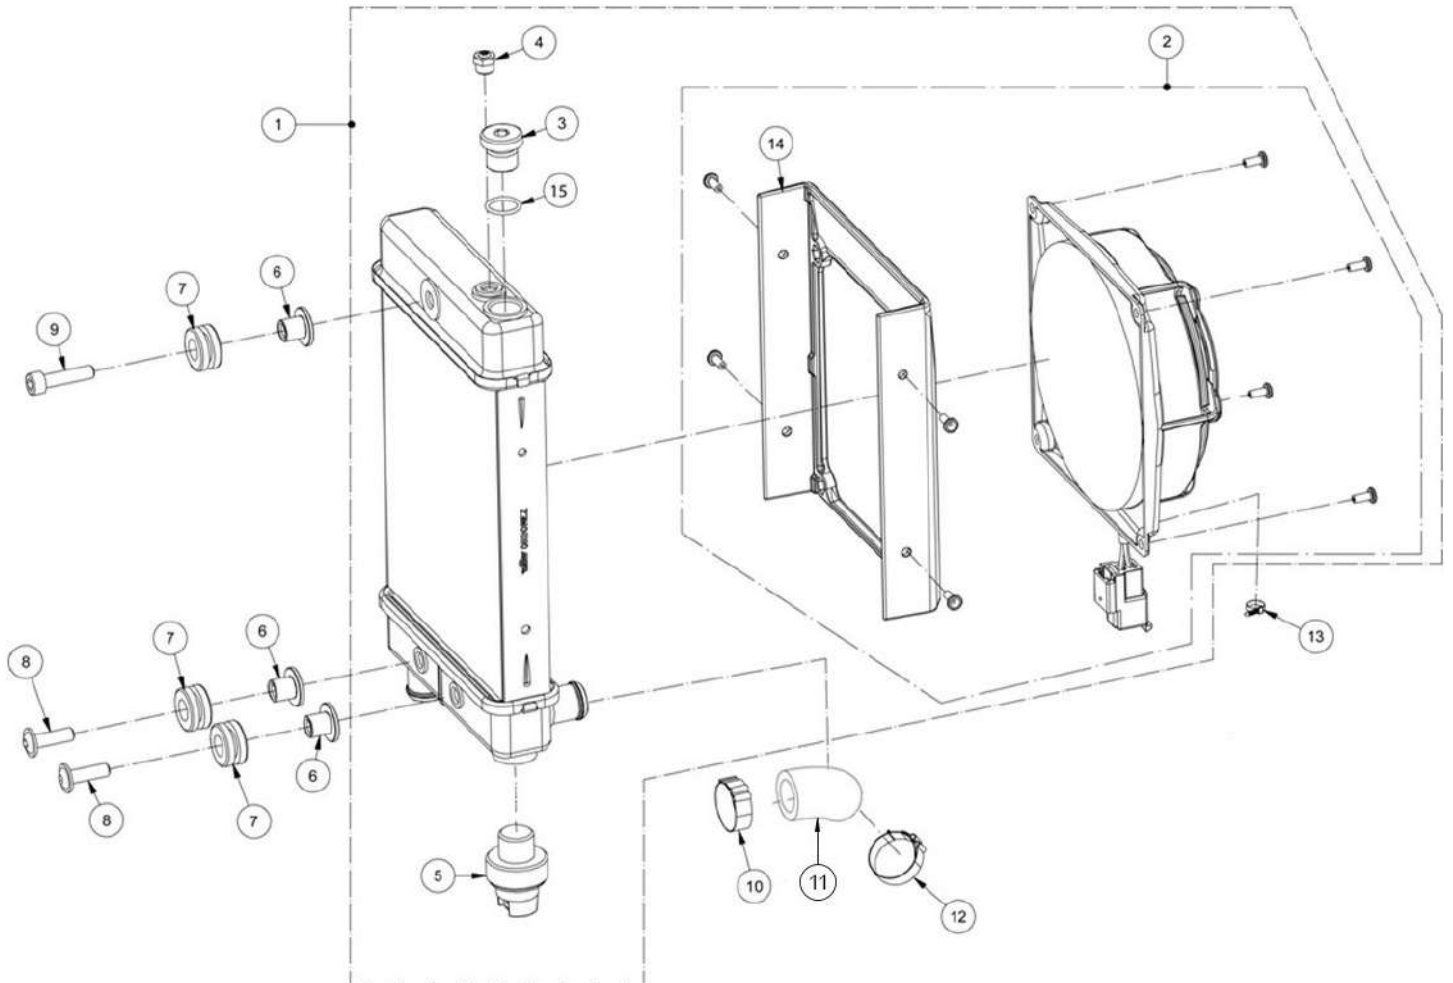

Radiator

1 RADIATOR KIT TXT 2019 (ALUMINIUM COLOR)
BT70000CT-CSV-1 (u. 1)

3 RADIATOR COVER, TXT RACING 2013
BT701503013 (u. 1)

5 THERMOSTAT, RADIATOR 2040817
BT720103013 (u. 1)

7 RUBBER GROMMET TO FRAME
G220000 (u. 3)

9 Allen Bolt 6x30
T0306030 (u. 1)

11 HOSE, RADIATOR TO CYLINDER HEAD,
BT710503013 (u. 1)

13 SHORT UNEX CLAMP 2.5x98
BE25634010 (u. 1)

15 Copper Washer 8x12x1 (cyl. Bolt)
T4008012 (u. 1)

2 FAN RADIATOR TXT RACING 2014
BT72000GG-CBN-1 (u. 1)

4 RADIATOR PRESSURE VALVE TXT
BT701553013 (u. 1)

6 RADIATOR BUSHING
BT700903013 (u. 3)

8 Buttonhead Allen W/Washer 6x20
T0556020 (u. 2)

10 23mm Hose Clamp
L200041 (u. 1)

12 22mm Hose Clamp
L200038 (u. 1)

14 COVER ADAPTA FAN SPAL
BT72020GG-CBN-1 (u. 1)