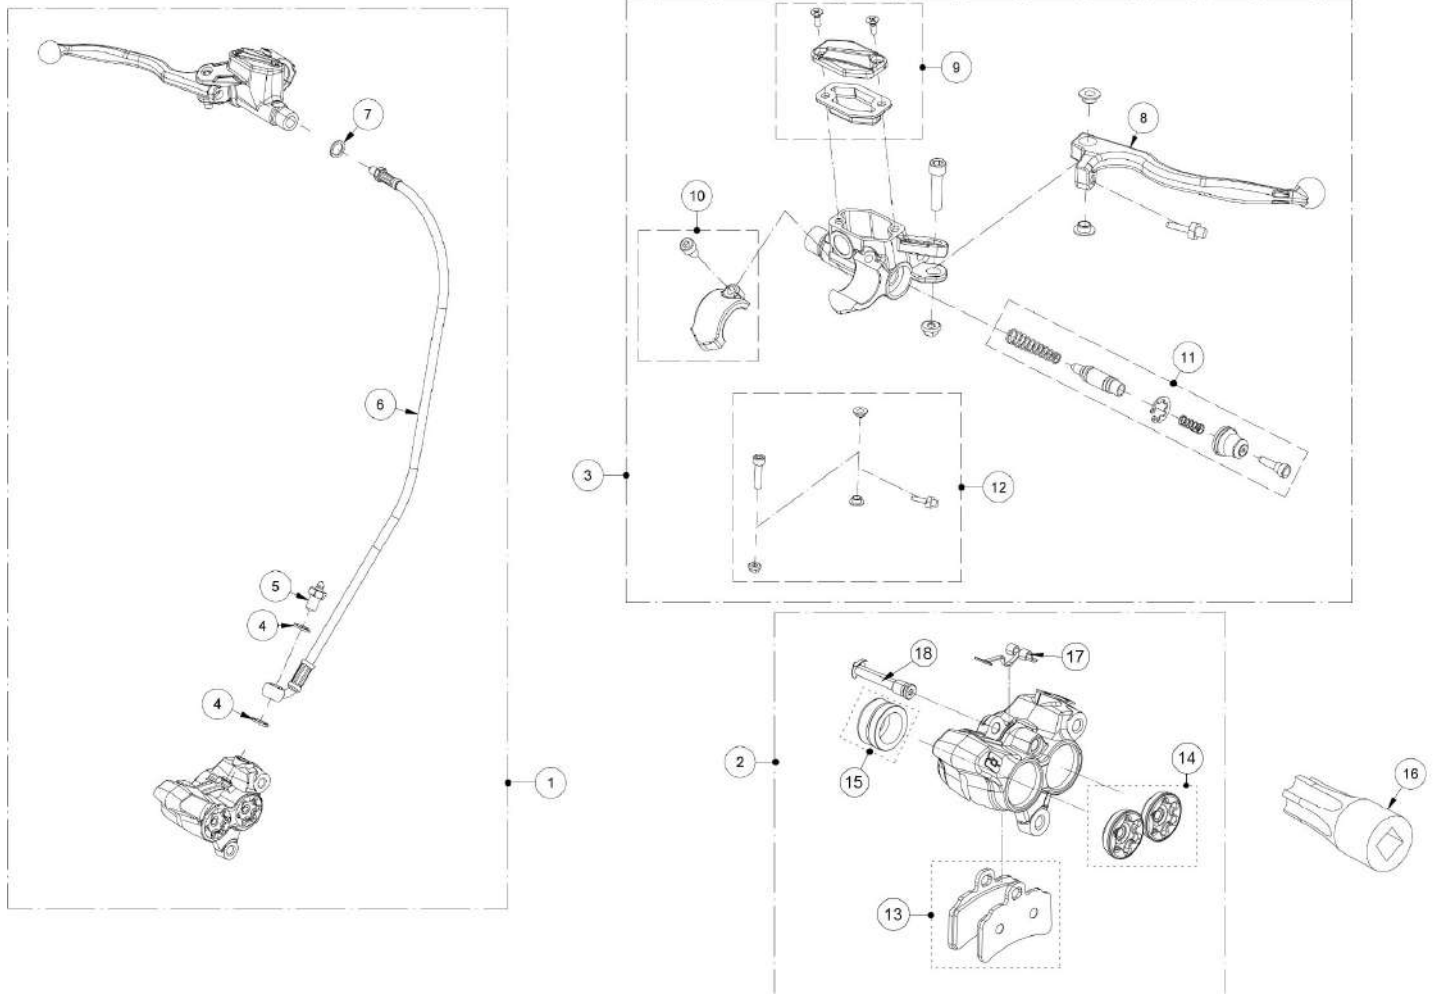

Front brake

1	FRONT BRAKE TXT BT60000CT-CSV-1 (u. 1)	2	CALIPER BRAKE FRONT TXT 2019 BT62000GG-CSV-1 (u. 1)
3	FRONT BRAKE PUMP BT61000CT-CSV-1 (u. 1)	4	WASHER, 10X14X1.5 ALUMINUM (B220001AL) BT280522007 (u. 2)
5	RACORD SANGRADOR LATIGUILLO FR BT61200GG-CJD-1 (u. 1)	6	HOSE, FRONT BRAKE BT611003013 (u. 1)
7	WASHER, 10X14X1.5 ALUMINUM (B220001AL) BT280522007 (u. 1)	8	FRONT BRAKE LEVER BT61300GG-CSV-1 (u. 1)
9	KIT, FRT.BRAKE PUMP COVER. TXT 2014 BT61010CT-CAS-1 (u. 1)	10	BRACKET PUMP BRAKE Y CLUTCHTXT RACING 2016 BT61350GG-CJD-1 (u. 1)
11	FRONT BRAKE PUMP REPAIR SET BT61405CT-CSV-1 (u. 1)	12	KIT AJUSTE LEVER S TXT REPL.FACTORY 2013 BT614003013 (u. 1)
13	FRONT BRAKE PADS TXT BT62500GG-CSV-1 (u. 1)	14	~~TAPES PINZA FRENO DEL TXT RACING 2016~~ ~~BT62030GG-CJD-1 (u. 1)~~ NOT AVAILABLE
15	FRONT REPAIR PISTON CLAMP BT67560GG-CSV-1 (u. 1)	16	TOOL LAJE LLAVE TORX T100 RP600013013 (u. 1)
17	PLATINA SUJ. PASTILLAS FRENO BT62011GG-CSV-1 (u. 1)	18	PASADOR PASTILLAS FRENO TXT BT62020GG-CSV-1 (u. 1)
19	CASQ.PULSADOR FRENO DEL.TXT 20 BT61304GG-CSV-1 (u. 1)