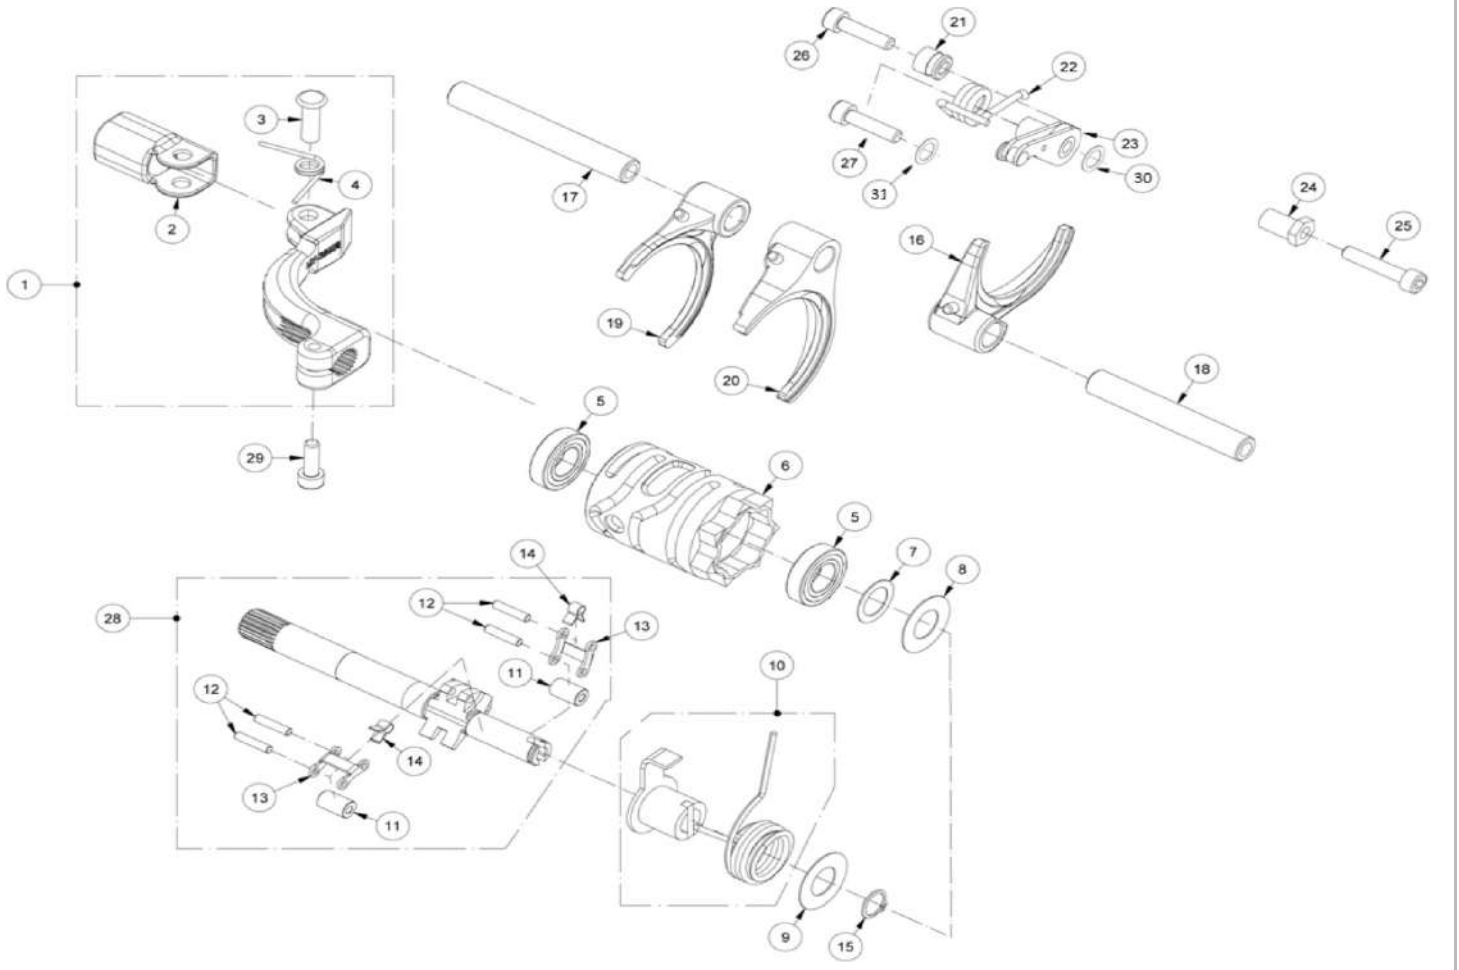

Shift cam

1	SHIFT PEDAL TXT MT280238026 (u. 1)	2	GEAR PEDAL END ME25636027 (u. 1)
3	RIVOT PEDAL END ME25636030 (u. 1)	4	Shift Tip Spring M121000 (u. 1)
5	Shift Drum Bearing 12X24X6 ZZ MT280238032 (u. 2)	6	SHIFT DRUM TXT MT280238031 (u. 1)
7	Shift Shaft Washer T4001218 (u. 1)	8	Washer ,12.2x24x0.5 (pro shift) T4001224 (u. 1)
9	Washer 10.2x24x05 (Shifter) T4011024 (u. 2)	10	SHIFT SELECT POSITION SPRING ASSY TXT MT280238037CT (u. 1)
11	Shift Drum Detent Roller MT280238040 (u. 2)	12	Needle 3x13.8 Shifter MT280238048 (u. 4)
13	Drum Spring Pivot Rack MT280238036 (u. 2)	14	Shift Drum Detent Spring MT280238039 (u. 2)
15	Waterpump Circlip 10mm M03314011 (u. 1)	16	SHIFT FORK PRIMARY MT280238009 (u. 1)
17	SHIFT FORK SHAFT LONG MT280238044 (u. 1)	18	SHIFT FORK SHAFT SHORT MT280238045 (u. 1)
19	SHIFT FORK 2/4 5/6 MT280238007 (u. 1)	20	SHIFT FORK 1/3 MT280238008 (u. 1)
21	STOP POSITION SHIFT DRUM TENSION TXT MT280238049 (u. 1)	22	GEAR SELECTOR SPRING TXT MT280238034 (u. 1)
23	SHIFT ARM DRUM POSITION MT280238033 (u. 1)	24	EXCENTRIC ADJUSTER POSITION SHIFT TXT MT280238050 (u. 1)
25	Allen Bolt 5x25 T0305025 (u. 1)	26	Allen Bolt 5x20 T0305020 (u. 1)
27	BOLT SOCKET HEAD M5X30 T0305030 (u. 1)	28	SHIFT SHAFT ASSEMBLY TXT MT280238043 (u. 1)
29	Allen Bolt 5x20 T0305020 (u. 1)	30	WASHER 16X5X1 DIN 125 T4001605 (u. 1)
31	WASHER 16X5X1 DIN 125 T4001605 (u. 1)