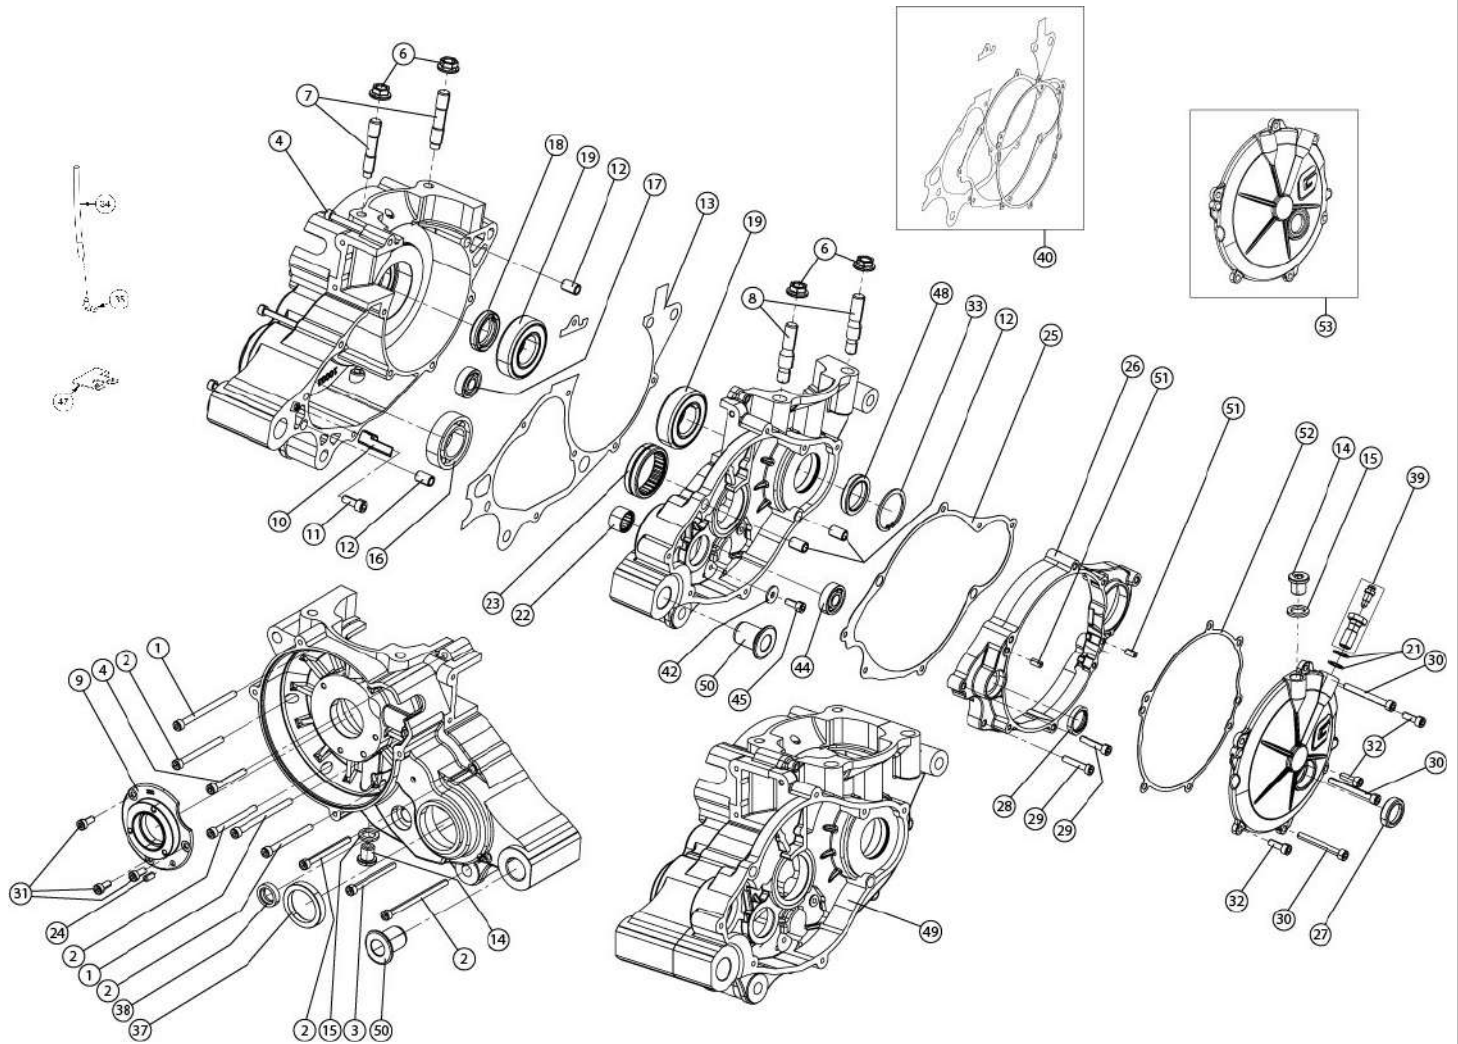

Crankcase

1	ALLEN 5X65 DRACOMET T0305065 (u. 2)	2	5X55 BLACK ALLEN BOLT T0305055 (u. 5)
3	5X75 ALLEN BOLT T0305075 (u. 1)	4	BOLT SOCKET HEAD M5X35 T0305035 (u. 1)
6	Cylinder Base Nuts 10X1.5 M01613001 (u. 4)	7	Cylinder Stud Bolt Pro Lt MT280216023 (u. 2)
8	Cylinder Stud Bolt Pro Rt MT280216056 (u. 2)	9	IGNITION COIL SUPPORT TXT 2019 250-280-300 MT11035GG-CSV-1 (u. 1) SOPORTE PLATO BOBINAS TRIAL 2019 125 MT11035GG-CSZ-1 (u. 1)
10	Kickstart Stop Pro MT280226011 (u. 1)	11	~~ALLEN 5x15 DRACOMET T0305015 (u. 1)~~ ALLEN 5x16 DRACOMET T0305016 (u. 1)
12	ENGINE CASE LOCATER BUSHING M01017000 (u. 4)	13	Center Case Gasket 03 Pro MT280344001 (u. 1)
14	Oil Drain Plug (Magnetic) ME25610017 (u. 2)	15	SPARK PLUG WASHER MT280410030 (u. 2)
16	SECONDARY BEARING 25X47X12 MT280236159 (u. 1)	17	BEARING 15X32X9 2RSL GEAR MT280236160 (u. 2)
18	Lt Crank Seal 02 Pro MT280212009 (u. 1)	19	BEARING SKF CRANCKSHAFT(6205-2RSHTNP/C4GJN) MT31010GG-CHA-1 (u. 2) 250cc / 280cc / 300cc
21	WASHER COPPER 10x14x1.5 09007/ 0.2CIEC T4011014 (u. 2)	22	Kickstart Shaft Bearing MT280226067 (u. 1)
23	PRIMARY BEARING 35X45X12 MT280236158 (u. 1)	24	PIN CENTRATOR COVER CLUTH TXT (5X10 DIN6325) MT22035GG-CSV-1 (u. 1)
25	Clutch Cover Gasket 2002 Pro MT280244002 (u. 1)	26	COVER CLUTH MEDIUM TXT MT65020GG-CSV-1 (u. 1) 250cc / 280cc / 300cc
27	SIGHT GLASS OIL MFS400110015 (u. 1)	28	Kickstart Seal 2002 Pro MT280226016 (u. 1)
29	Allen Bolt 5x25 T0305025 (u. 1)	30	ALLEN 5X45 DACROMET T0305045 (u. 3)
31	BUTTONHEAD ALLEN BOLT 5x12 T0505012 (u. 3)	32	5X15 ALLEN BOLT T0305015N (u. 3)
33	SEEGER 35mm RETENCION V TIPO J MT31025GG-CSV-1 (u. 1)	34	Vent hose. MT280210012 (u. 1)

NOT AVAILABLE