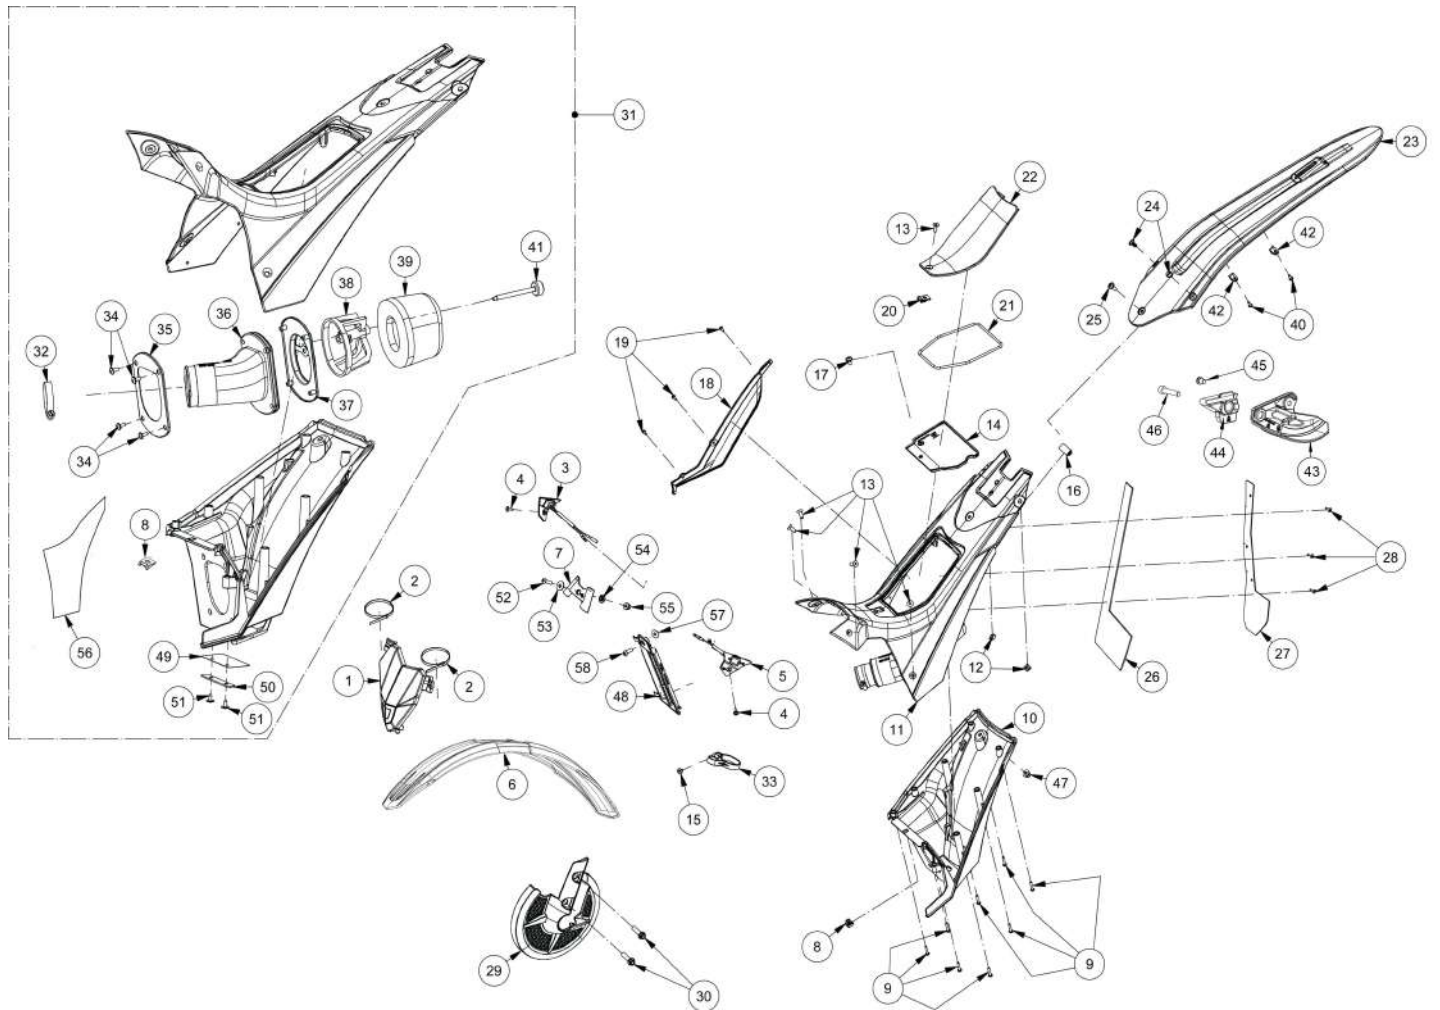

Assembly plastics

1	SET HEADLAMP RED TRIAL RACING RED LEDS BT90500CT-CSV-1 (u. 1)	2	UNEX CLAMP 4.8X36 BE25634007 (u. 2)
3	RIGHT SIDE COVER WITH LIGHT SWITCH BT91500CT-CBN-1 (u. 1)	4	46X12 PLASTIC SCREW T0804612/2 (u. 2)
5	LEFT SIDE COVER WITH LIGHTS SWITCH BT92000CT-CBN-1 (u. 1)	6	FRONT FENDER TRIAL RED BT91000GG-CPR-1 (u. 1)
7	Steering Stop 09 BT170002809 (u. 1)	8	STANDARD CAGE NUT M6 0310009-5 T2006010 (u. 1)
9	SCREW 3.6X20 TREAD T0803020 (u. 8)	10	C.FILTRO.TXT 2013 BT790003013 (u. 1)
11	SET BASE SEAT TXT RACING 2019 BT94000CT-CSV-1 (u. 1)	12	INOX SQUARE NUT M6 DIN 557 T730600000009 (u. 2)
13	CONICAL ALLEN BOLT, 6X16 STAINLESS T04060161 (u. 5)	14	CTO. SPLASH SHIELD, INT. A/BOX RAGA 2013 BT798103013CT (u. 1)
15	SCREW 4.2x13 T259349 (u. 1)	16	Tail Light Wiring Guide BT280428006 (u. 1)
17	BOLT WITH WASHER AND FIXING ESP 6X12 INOX BT35000073012 (u. 1)	18	EXHAUST PROTECTOR TXT 2011 BT947002811 (u. 1)
19	Rivet 4x12 (black) T4504012N (u. 2)	20	CAGE NUT 6mm T2606000 (u. 1)
21	FLEXIBLE SILICONE TUBING, SEAT BASE BT795302811 (u. 1)	22	SET COVER BOX FILTER TXT RACING 2019 BT79050CT-CSV-1 (u. 1)
23	REAR RED FENDER TXT RACING 2019 BT93500CT-CSV-1 (u. 1) REAR FENDER RED TRIAL 2018 BT93500GG-CNW-1 (u. 1)	24	M6X12 BLACK ESPECIAL PLASTIC SCREW BT35000083012 (u. 2)
25	Buttonhead Allen W/Washer 6x16 T0556016 (u. 1)	26	STICKER, PROT. AIR BOX WHEEL TXT RAGA BT79560RA3010 (u. 1)
27	SUSPENSION/AIRBOX PROTEC.REAR WHEEL AREA BT795402811 (u. 1)	28	SCREW THREAD WITH WASHER T0604210 (u. 5)
29	FRONT BRAKE DISK PROTECTOR BT94100GG-CAS-1 (u. 1)	30	Frt Caliper Bolt Lwr BT280022071 (u. 2)
31	SET BOX FILTER TXT NO STICKERS BT79000CT-CJT-1 (u. 1)	32	CLAMP S56/9 W1 MT280316132 (u. 1)
33	HOSE GUIDE BT21600RA3010 (u. 1)	34	ULS 4X10 BOLT T0554010N (u. 4)
35	Plate, mounting outer Air box hose BT280228021 (u. 1)	36	AIRBOX TUBE, TXT 2011 BT792002811 (u. 1)