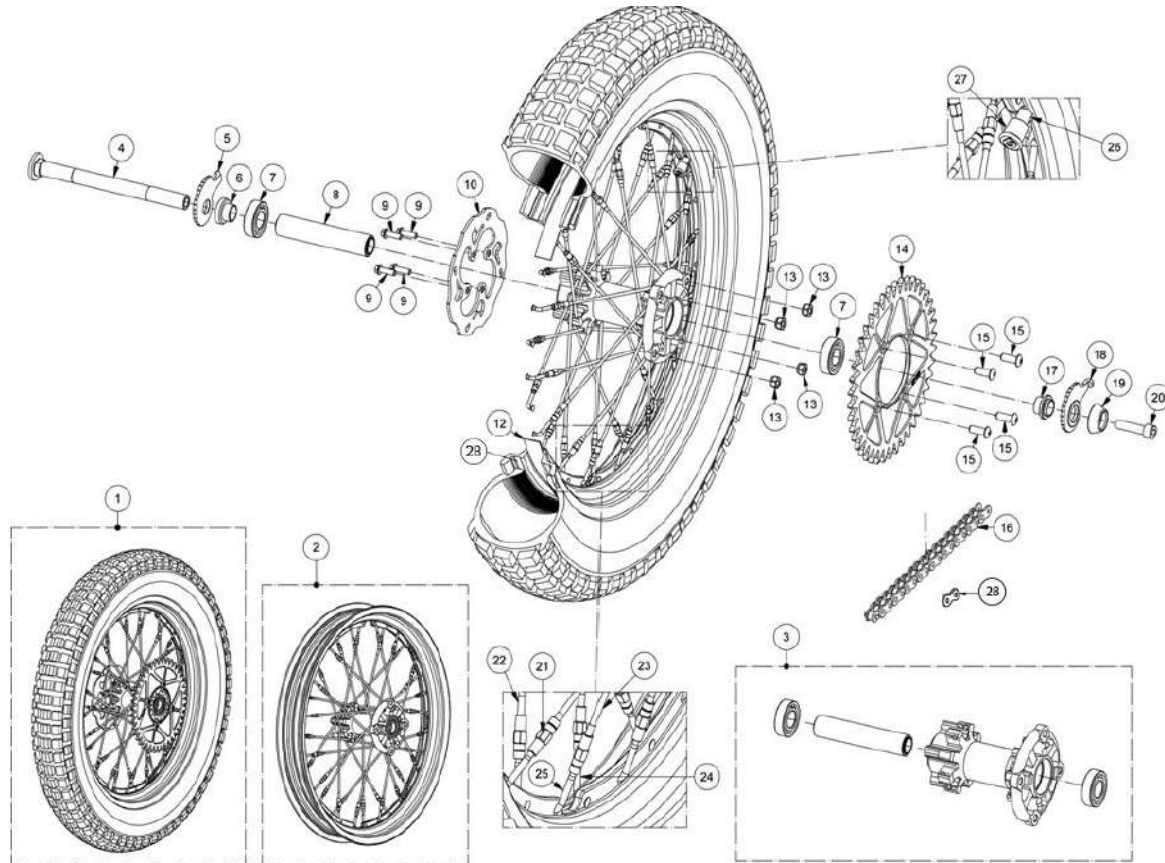

Rear wheel

1	REAR WHEEL TXT RACING 2019 BT55000CT-CSV-1 (u. 1)	2	SET RIM REAR TXT RACING 2015 BT59000CT-CGJ-1 (u. 1)
3	REAR HUB TXT PRO SET BT59100CT-CDD-1 (u. 1)	4	AXLE REAR WHEEL RACING BT580003013 (u. 1)
5	EXCENTRIC DISC SIDE REAR BT581313013 (u. 1)	6	REAR WHEEL SPACER 7.5mm BT58100R3009 (u. 1)
7	Wheel Bearing 60042RS C160001 (u. 2)	8	BUSHING BT280218052 (u. 1)
9	BOLT 6x20 T0206020 (u. 4)	10	DISC BRAKE REAR REPLICA BT57000GG-CGS-1 (u. 1)
12	Rear Rim Band w/valve stem BT551502808 (u. 1)	13	NYLOCK NUT 8mm T2108001 (u. 4)
14	CROWN Z-48 AUTOLIMPIEZA PROTEC FIM 2016 BT57300GG-CJG-1 (u. 1) CORONA Z-39 NTR 2019 AUTOLIMPIEZA NEGRA BT57300GG-CPR-1 (u. 1)	15	SCREW ULS TORX 8X22 T0568022 (u. 4)
16	CADENA 135EBXLx104 (104 PASOS) BT578011213 (u. 1) CHAIN TRIAL 100 LINKS WITH ENG. (REGINA) BT57800GG-CPR-1 (u. 1)	17	SPACER REAR WHEEL SPROCKET SIDE. BT581103013 (u. 1)
18	EXCENTRIC SPROCKET SIDE REAR WHEEL BT581353013 (u. 1)	19	BUSHING/BOLT, REAR WHEEL AXLE BT581203013 (u. 1)
20	REAR AXLE BOLT TXT BT280718023 (u. 1)	21	Rear Spoke Adj Nut 09 BT592032809 (u. 32)
22	Rt Rear Spoke Black 09 BT59201R3009 (u. 16)	23	Lt Rear Spoke Black 09 175x3.5 BT59211R3009 (u. 16)
24	Rear Spoke Short Black BT59202R3009 (u. 16)	25	Rear Spoke Short 09 Black 35x3.5 BT59222R3009 (u. 16)
26	Tubeless Tire Valve N200110 (u. 1)	27	SET OF RUBBER WHEEL VALVE CAPS BT53500R3009 (u. 1)
28	SLAVE CHAIN 520 RXL SPECIAL RAGA BT05000043012 (u. 1)