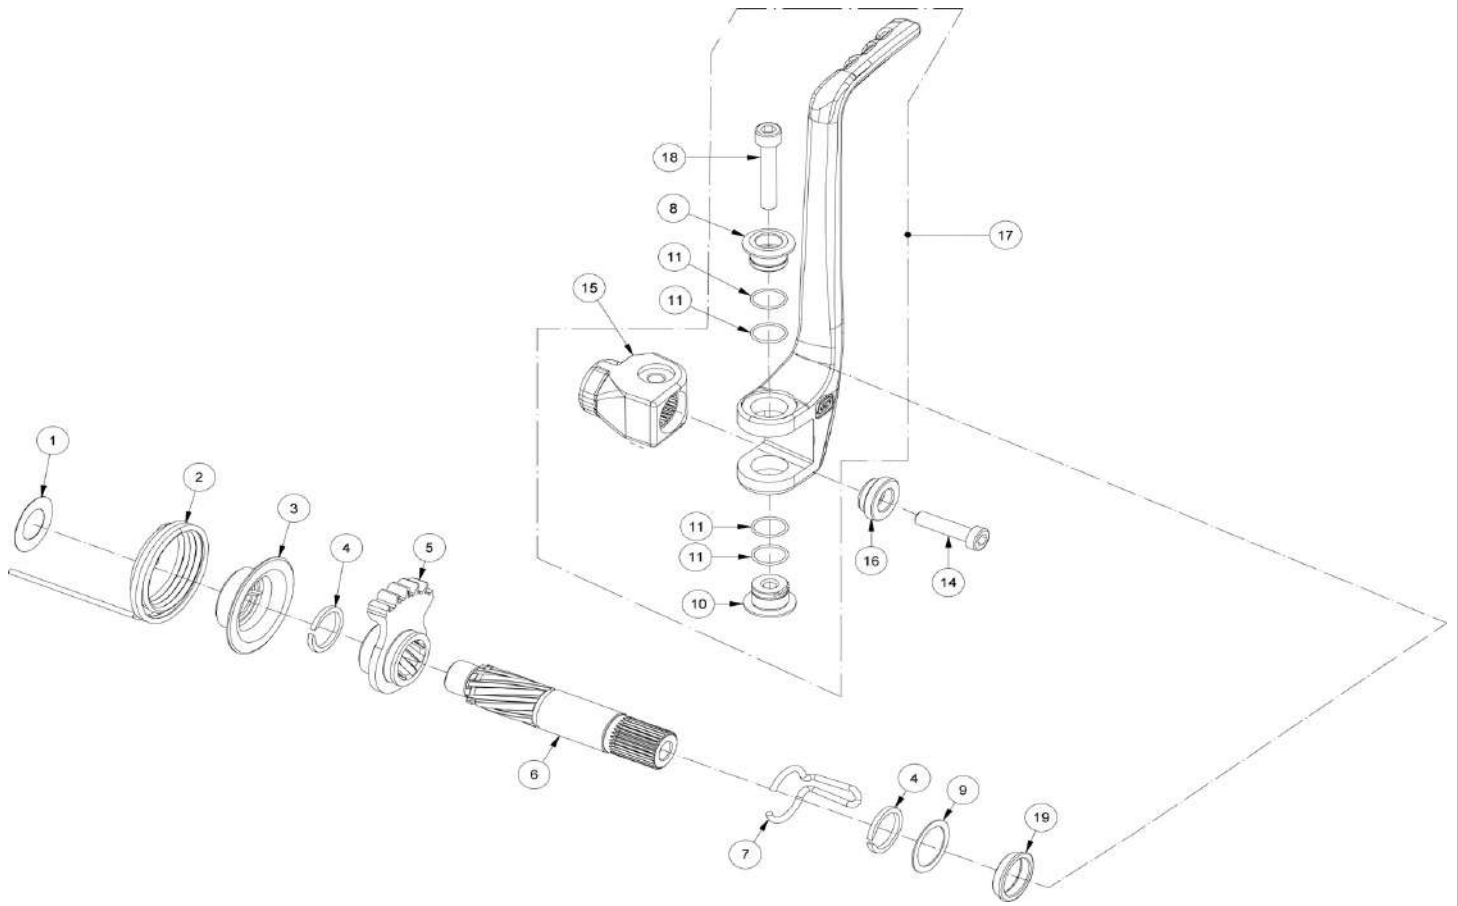

Kickstar set

1	K/start washer pro 14x25x.0.5 T4001425 (u. 1)	2	Kickstart Spring Pro MT280226007 (u. 1)
3	Kickstart Spring Bushing MT280226053 (u. 1)	4	Kickstart Shaft Circlip Pro MT280226017 (u. 2)
5	Kickstart Shaft Gear MT280226002 (u. 1)	6	KICKSTART SHAFT, TXT 2011 MT890102811 (u. 1)
7	Kickstart Friction Spring Pro MT280226006 (u. 1)	8	Upr K/start Pedal Mount Bshng Pro MT280226066 (u. 1)
9	Pro K/Start Washer 18.2x24x.5 T4001824 (u. 1)	10	NUT KICK STARTER TRIAL MT89025GG-CBN-1 (u. 1)
11	K/Start Pedal Oring Pro MT280226063 (u. 4)	12	Kickstart Lever Ball ME250036062 (u. 1)
13	Kickstart Lever Spring ME250036066 (u. 1)	14	Lower Fork Pinch Bolt 6x25 T0316025 (u. 1)
15	CRANKPIN KICK START REPLIC 2014 MT89015GG-CBN-1 (u. 1)	16	Kickstart Lever Bushing MT280226068 (u. 1)
17	KICKSTART PEDAL SET TRIAL REPLIC 2014 MT89000CT-CBN-1 (u. 1)	18	Allen Bolt 6X35 T0306035 (u. 1)
19	KICKSTART PEDAL POSITIONING BUSH MT86500GG-CBN-1 (u. 1)