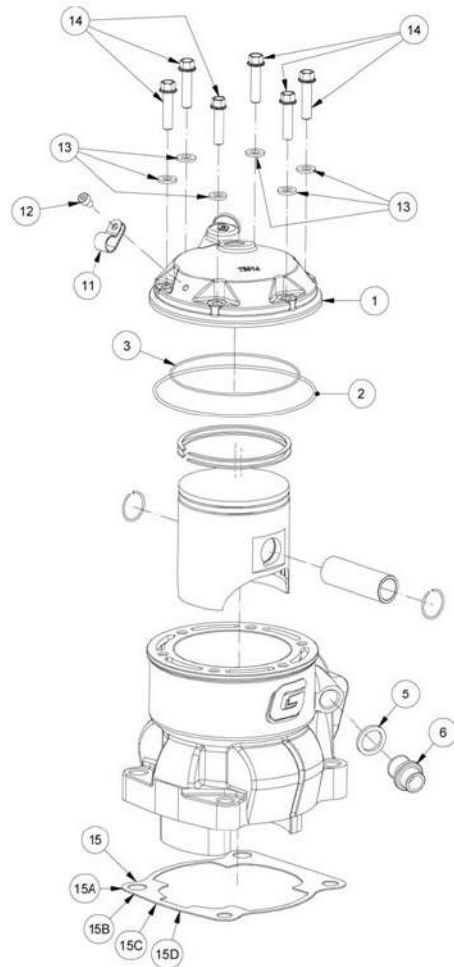

Cylinder

1 CYLINDER HEAD TRIAL R2019 RED (125) MT75000CT-CWY-1 (u. 1) 250cc HEAD CIL. TRIAL RACING 250 2018 MT75000CT-CJW-1 (u. 1) 280cc SET HEAD CIL. FUNDICION ANODIZADO BLACK TRIAL RACING 300 2018 MT75000CT-CJT-1 (u. 1) SET HEAD CIL. FUNDICION ANODIZADO BLACK TRIAL RACING 280 2018 MT75000CT-CJV-1 (u. 1) 300cc	2 Otr .Head ORing GT/JT16 M01619135 (u. 1) 250cc / 280cc / 300cc
3 ORING IN CILINDER HEAD TRIAL Ø81,2X1,78 VITON MT75510GG-CSV-1 (u. 1) 250cc / 280cc / 300cc	4 CILINDER ASSY TRIAL 250 2015 MT70000GG-CGF-1 (u. 1) 280cc CILINDER ASSY TRIAL 300 2015 MT70000GG-CGJ-1 (u. 1) 300cc CILINDER ASSY TRIAL 280 2015 MT70000GG-CGH-1 (u. 1) 250cc
5 WASHER FIBER 14X20X2 ME25610014 (u. 1)	6 Cylinder Water Neck Pro MT280210013 (u. 1)
7 Piston, "C" TXT300 Pro (299cc) MT300316122 (u. 1) 300cc Piston Kit 125 Pro C MT120216122 (u. 1) 125cc PISTON TRIAL C 280 MT280216122 (u. 1) 280cc PISTON TRIAL C 250 MT250216122 (u. 1) 250cc	7 PISTON B TXT PRO 300 VERTEX MT710013010 (u. 1) SET PISTON 280 TXT PRO B MT71001CT2808 (u. 1) Piston Kit 250 Pro B MT250516121 (u. 1) Piston Kit 250 Pro B MT250516121 (u. 1) 125cc
7 Piston Kit 250 Pro B MT250516121 (u. 1) Piston Kit 'A' 125 Pro MT120216020 (u. 1) 125cc Piston Kit 125 Pro B MT120216121 (u. 1)	8 Piston Pin 125 Pro MT120216125 (u. 1) 125cc
9 Clip, Piston. 125/160/200 All Pro M01417052 (u. 2) 250cc / 280cc / 300cc	10 Piston Kit 'A' 125 Pro MT120216020 (u. 2) 125cc
11 WIRE SUPPORT TXT ET750502809 (u. 1)	12 M4X6 ALLEN T0304006 (u. 1)
13 Head Bolt washer T4006713 (u. 6)	14 SPECIAL BOLT 6x25 T0206025 (u. 6)
15 Base Gasket Pro .15 MT280244015 (u. 1) 250cc / 280cc / 300cc	15 Metal Base Gasket 0.5mm Pro MT942002810 (u. 1) 250cc / 280cc / 300cc
15 1.0mm Base Gasket Pro MT280244010 (u. 1) 250cc / 280cc / 300cc	15 0.3mm Base Gasket Pro MT280244009 (u. 1)