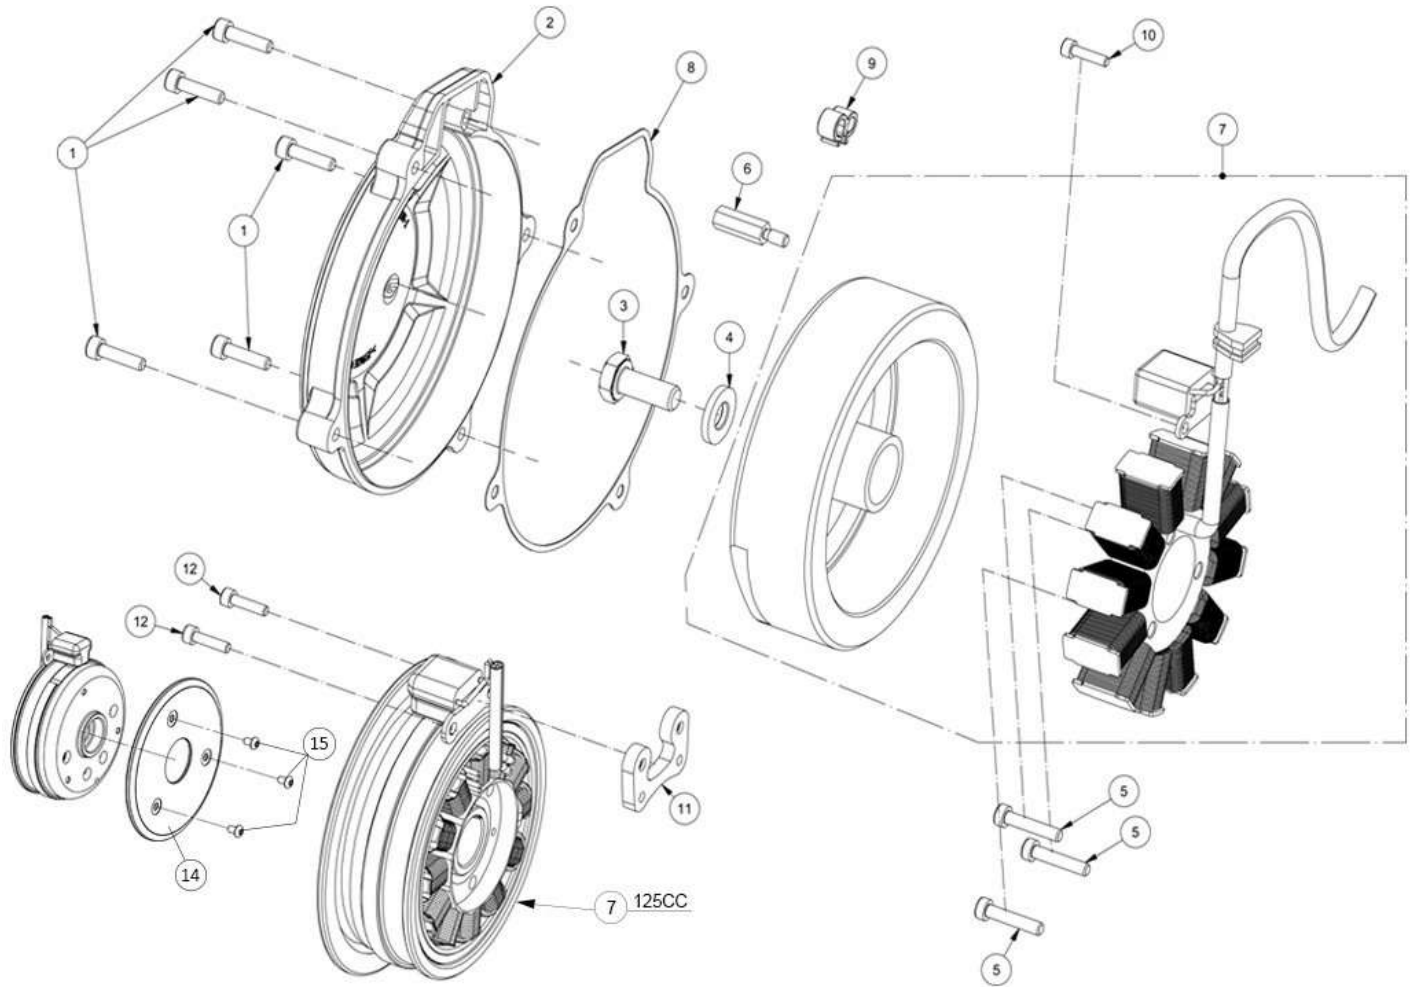

Ignition

1	Allen Bolt 5x20 T0305020 (u. 5) ~~Allen Bolt 5x20 Black T0305020N (u. 5)~~	2	FLY-WHEEL COVER TRIAL REPLICA 2014 MT60000GG-CBN-1 (u. 1)
	NOT AVAILABLE		
3	VISS EXAG. 10x25 T02010025 (u. 1)	5	UFK ALLEN SCREW M5X25 NEGRO 12.9 T130502513602 (u. 3)
6	PICK UP TRIAL 2003 SCREW ET70220GG-CBN-1 (u. 1)	7	CTO. ROTOR ENCENDIDO RACING TX ET70000CT-CSZ-1 (u. 1) 125cc IGNITION COMP HIDRIA 2017 ET70000CT-CKW-1 (u. 1) 250cc / 280cc / 300cc
8	Mag Cover Gasket Pro MT280344004 (u. 1)	9	SPEEDO CABLE HOLDER CLIP 2008 EE650202508 (u. 1)
10	Allen Bolt 5x12 T0305012 (u. 1)	11	BRACKET PICK UP HIDRIA 125 MT70215GG-CGC-1 (u. 1) 125cc
12	Allen Bolt 5x12 T0305012 (u. 1)	14	INERCIA PARA MAG. HIDRIA TXT 125 2015 ET70125GG-CGC-1 (u. 1)
15	Buttonhead Allen Bolt 5x8 T0505008 (u. 1)