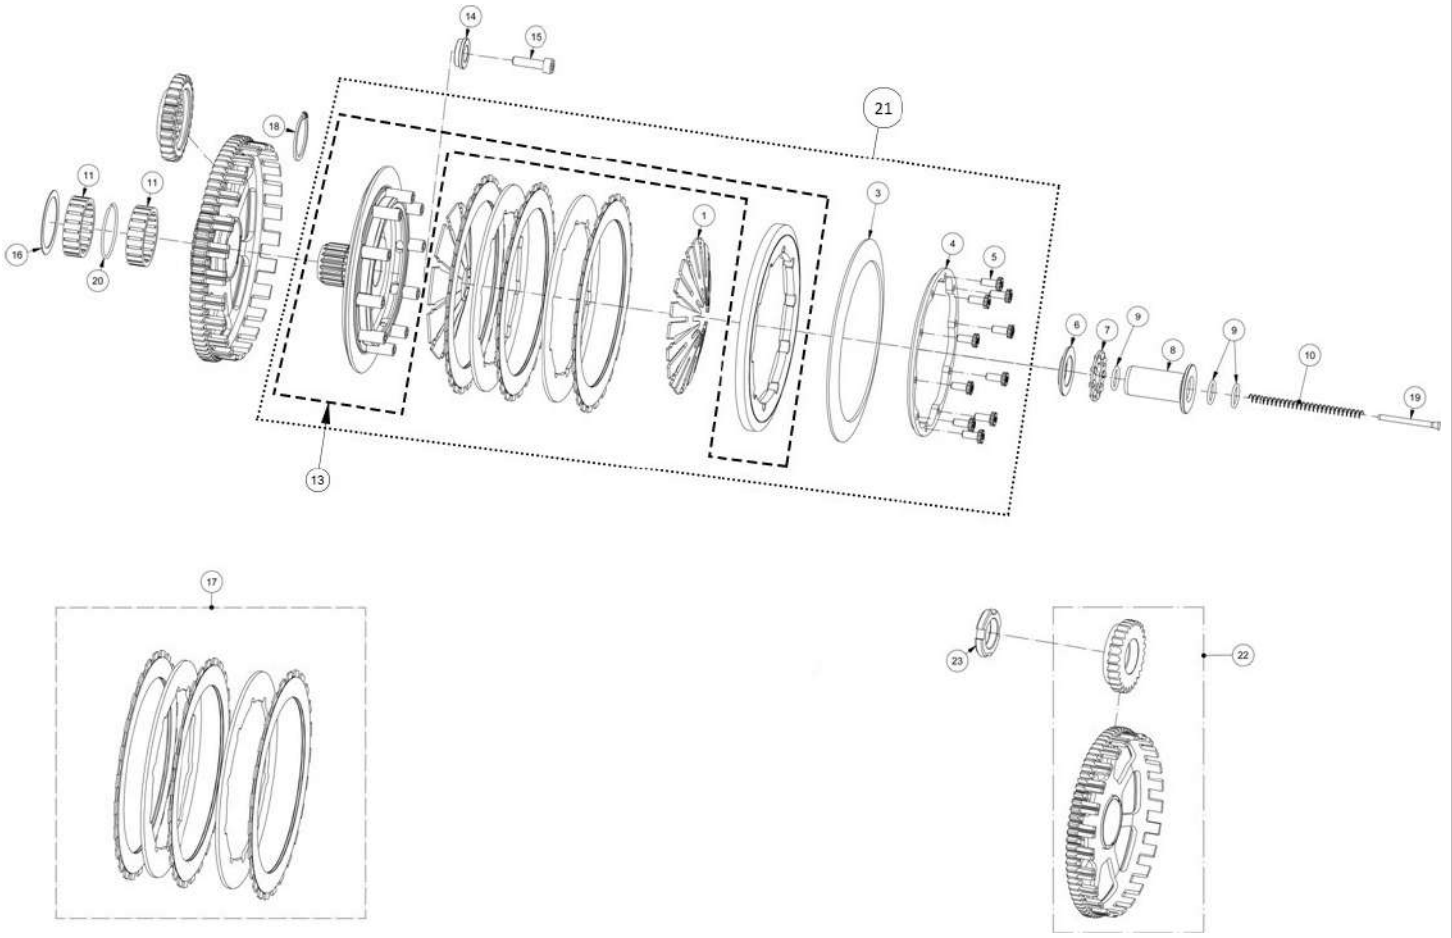

Clutch

1	CLUTCH FINGERS TXT MT280632070 (u. 10)	3	SPRING CLUTH TXT 2015 (1.2) MT22020GG-CGI-1 (u. 1) 125cc
4	CLUTH VARIABLE SPRING 3 POSITION 2019 MT22030GG-CSV-1 (u. 1)	5	CLUTCH BOLT TXT (12 point) 4x10 MT280332077 (u. 10)
6	CLUTCH SLAVE BEARING PLATE MT280332014 (u. 1)	7	CLUTCH SLAVE PRESSURE BEARING 17x30x2 MT280232043 (u. 1)
8	CLUTCH SLAVE PISTON TXT MT280332040 (u. 1)	9	SLAVE CYL O'RING TXT MT280432047 (u. 2)
10	SPRING PISTON CLUTH TXT 2019 MT23110GG-CSV-1 (u. 1)	11	CLUTCH NEEDLE BEARING TXT MT280432039 (u. 2)
13	CTO.CUBO Y PREMSA EMBR. MT280632005CTC (u. 1) 250cc / 280cc / 300cc	14	CENTER CLUTCH MOUNT BUSHING TXT MT280232080 (u. 1)
15	5x20 BOLT CLUTCH HUB (Hollow) MT280232081 (u. 1)	16	Inner Clutch Hub Washer Pro T4003038 (u. 1)
17	SET DISCS CLUTCH KEVLAR TXT PRO MT22130CT-CSV-1 (u. 1)	18	SLAVE SPRING GUIDE PIN (plastic) MT280432065 (u. 1)
19	SLAVE SPRING GUIDE PIN (plastic) MT280432065 (u. 1)	20	CIRCLIP CLUTH 31x1.4 MT280432139 (u. 1)
22	SET CROWN CLUTCH TXT 80 2015 MT21000CT-CHA-1 (u. 1) 125cc	23	NUT FIX PINION PRIMARIA TRIAL 80-125 MT42095GG-CHA-1 (u. 1) 125cc