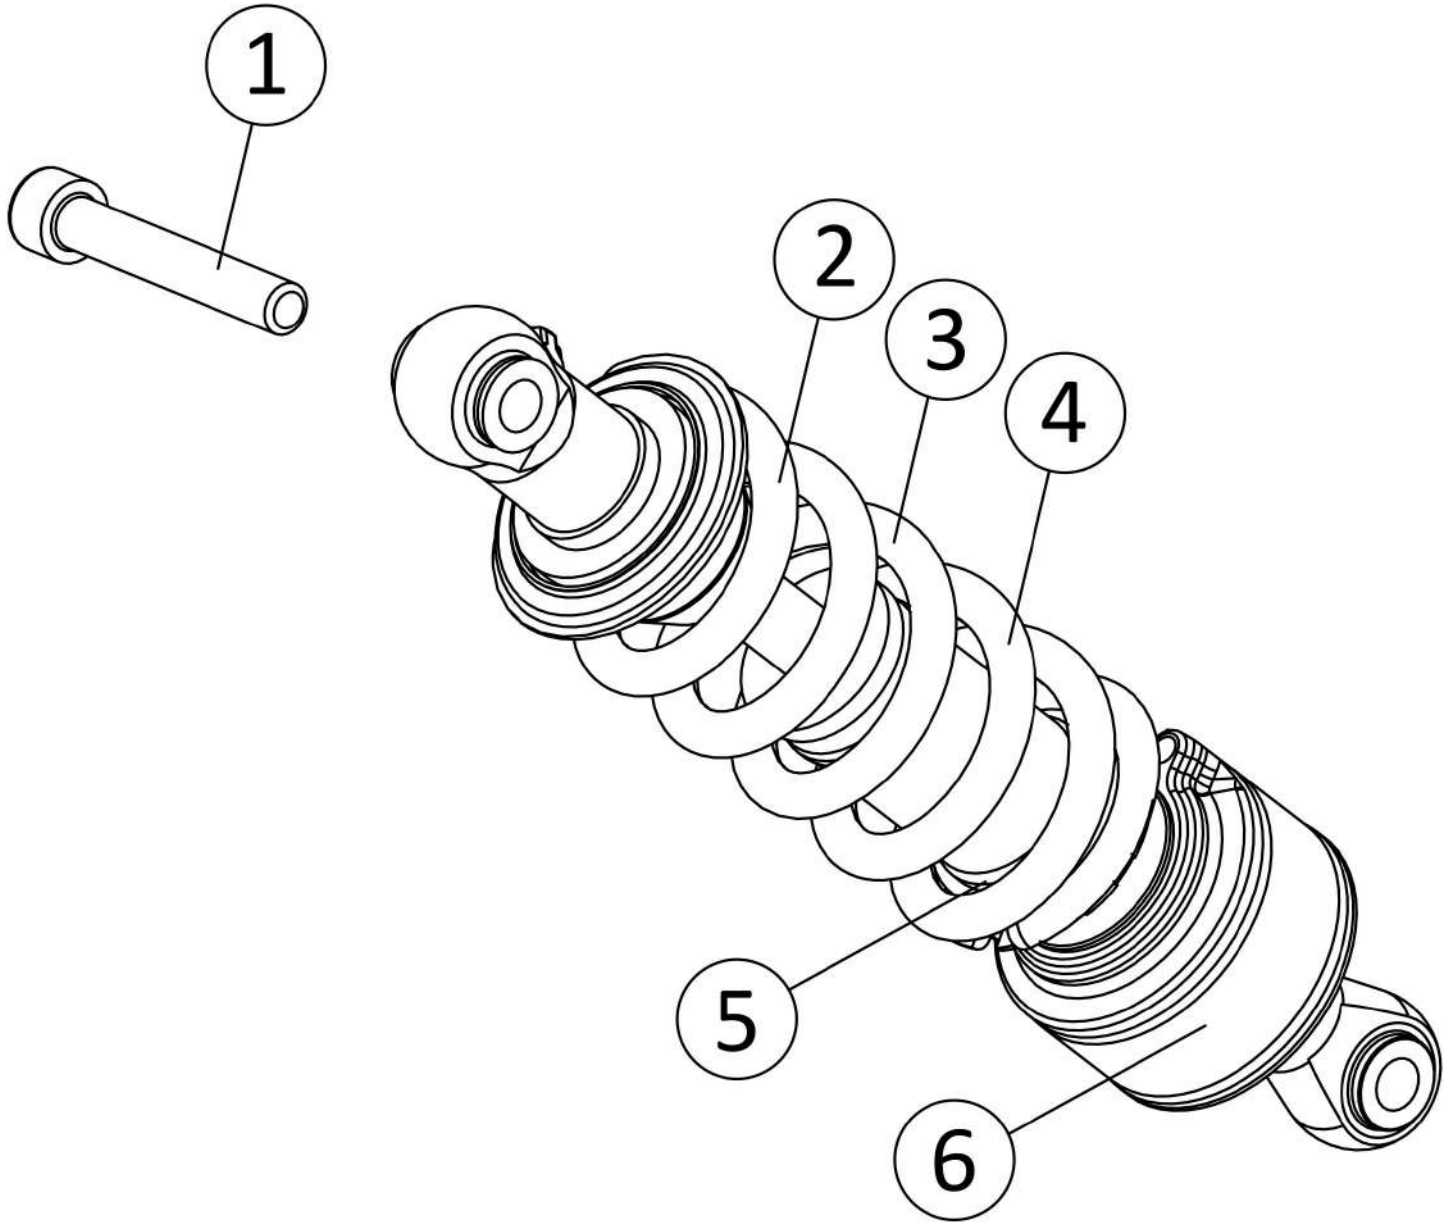

Amortiguador

1	TORNILLO ALLEN ESP M10X63.. BT35000013011 (u. 1)	2	SPRING OHLINS K=65N/mm BT30010GG-CNW-1 (u. 1)
3	SPRING OHLINS K=70N/mm BT30011GG-CNW-1 (u. 1)	4	SPRING OHLINS K=75N/mm BT30012GG-CNW-1 (u. 1)
5	TOPE AMORT.TXT 2013 BT311003013 (u. 1)	6	REAR ABSORBER OHLINS 2V TRIAL R2019 (300-280-250) BT30000GG-CSV-1 (u. 1) 300-280-250 REAR SHORK ABSORBER OHLINS TXT 125 2019 BT30000GG-CSZ-1 (u. 1) 125
7	SILENBLOCK ROTULA SUPERIOR AMO BT30056GG-CSV-1 (u. 1)	8	SILENBLOCK ROTULA INFERIOR AMO BT30055GG-CSV-1 (u. 1)

NOT AVAILABLE

NOT AVAILABLE