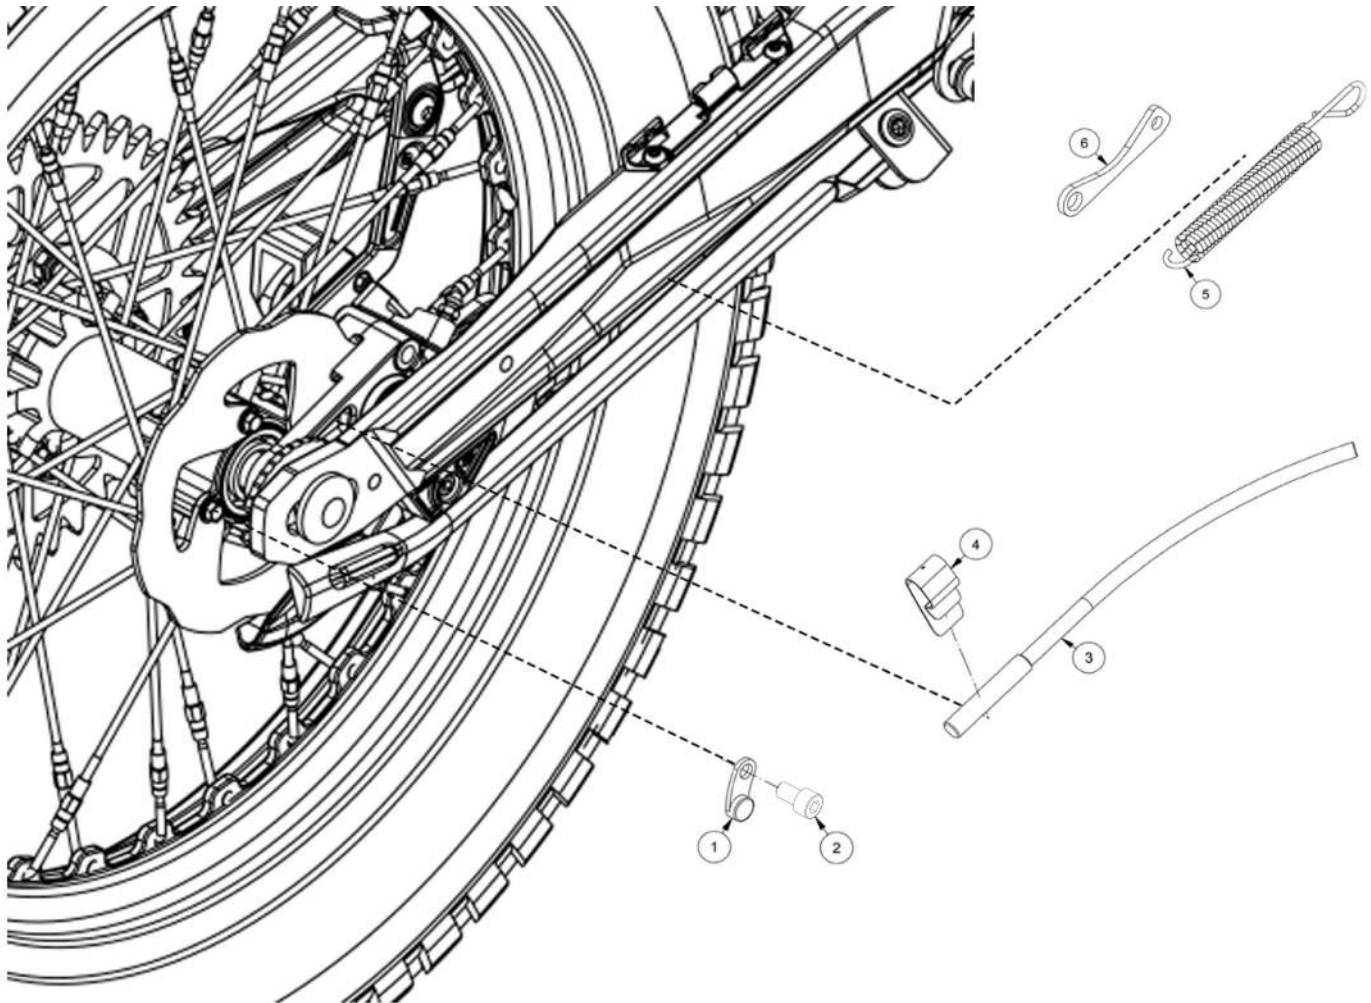

Homologation Kit

1 TRIAL PRO MAGNETO SPEED COUNTER
BT280234012 (u. 1)

3 HALL SENSOR
BT280634050 (u. 1)

5 Spring, K/Stand 2004 Pro
BT280310039H (u. 1)

7 ALLEN BOLT 8X14
T0308014 (u. 1)

2 BUTTONHEAD ALLEN BOLT 6x16
T0506016 (u. 1)

4 CLAMP SENSOR CTA KM TRIAL 2006
BT280634053 (u. 1)

6 Kickstand Retractor Clip
BT280312025H (u. 1)