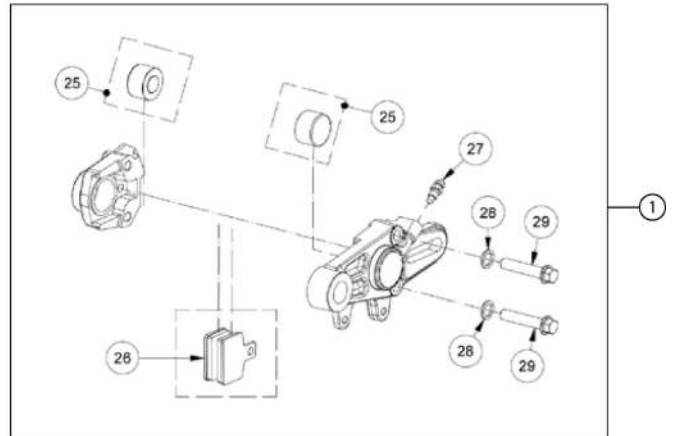

Rear brake

1	CALIPER, REAR BRAKE TRIAL RAGA 2013 BT670013013 (u. 1)	2	REAR BRAKE PEDAL TXT BT13000CT-CSV-3 (u. 1)
3	REAR BRAKE PUMP BT66000GG-CSV-1 (u. 1)	4	Bshg, Heatshiel Rear brake pump-exhaust BT66015GG-CSV-1 (u. 1)
5	WASHER, 10X14X1.5 ALUMINUM (B220001AL) BT280522007 (u. 2)	6	Bolt, hose 10X1 2005 (aluminum) BT280522006 (u. 2)
7	LATIGUILLO FRENO TRASERO TXT 2 BT66100GG-CSV-1 (u. 1)	8	NYLOCK NUT 8mm T2108001 (u. 1)
9	8X40 ALLEN T0308040 (u. 1)	10	Allen Bolt 6x16 T0306016 (u. 1)
11	Allen Bolt 6X35 T0306035 (u. 1)	12	Square Nut 5mm (Exhaust Heat Shield) T2005000 (u. 1)
13	HEXAGONAL SCREW M5X10 T0105010 (u. 1)	14	WASHER, 10X14X1.5 ALUMINUM (B220001AL) BT280522007 (u. 2)
16	RODAMIENTO BOLAS 8X19X6 W619/8-2RS1 BT41000GG-CPR-1 (u. 2)	17	Washer, 6x20x1.5 T4006020 (u. 1)
18	Rear Brake Pedal Heim Joint Pro BT280222053 (u. 1)	19	DIN 660 6X22 BRAKE PIN BE25622018 (u. 2)
20	6mm nut T2006001 (u. 1)	21	TRIAL ROOKIEKADETTE 2007 GASG BRAKE PEDA BTR050722062 (u. 1)
23	BRAKE PEDAL END SPRING ME25636029 (u. 1)	24	Rear Brake Pedal Tip 99 up BT27922017 (u. 1)
25	SET PISTON BRAKE REAR BT67560GG-BZJ-1 (u. 2)	26	Rear Brake Pads Pro BT280222068 (u. 1)
27	Bolt, hose 10X1 2005 (aluminum) BT280522006 (u. 1)	28	WASHER, 10X14X1.5 ALUMINUM (B220001AL) BT280522007 (u. 2)
29	Bolt, hose 10X1 2005 (aluminum) BT280522006 (u. 2) ~~FOR LAT.BOMBA FRENO TRAS. — BE25622006 R320000 (u. 2)~~	30	SET REAR REPAIR PUMP PISTON BT66405GG-CSV-1 (u. 1)

NOT AVAILABLE