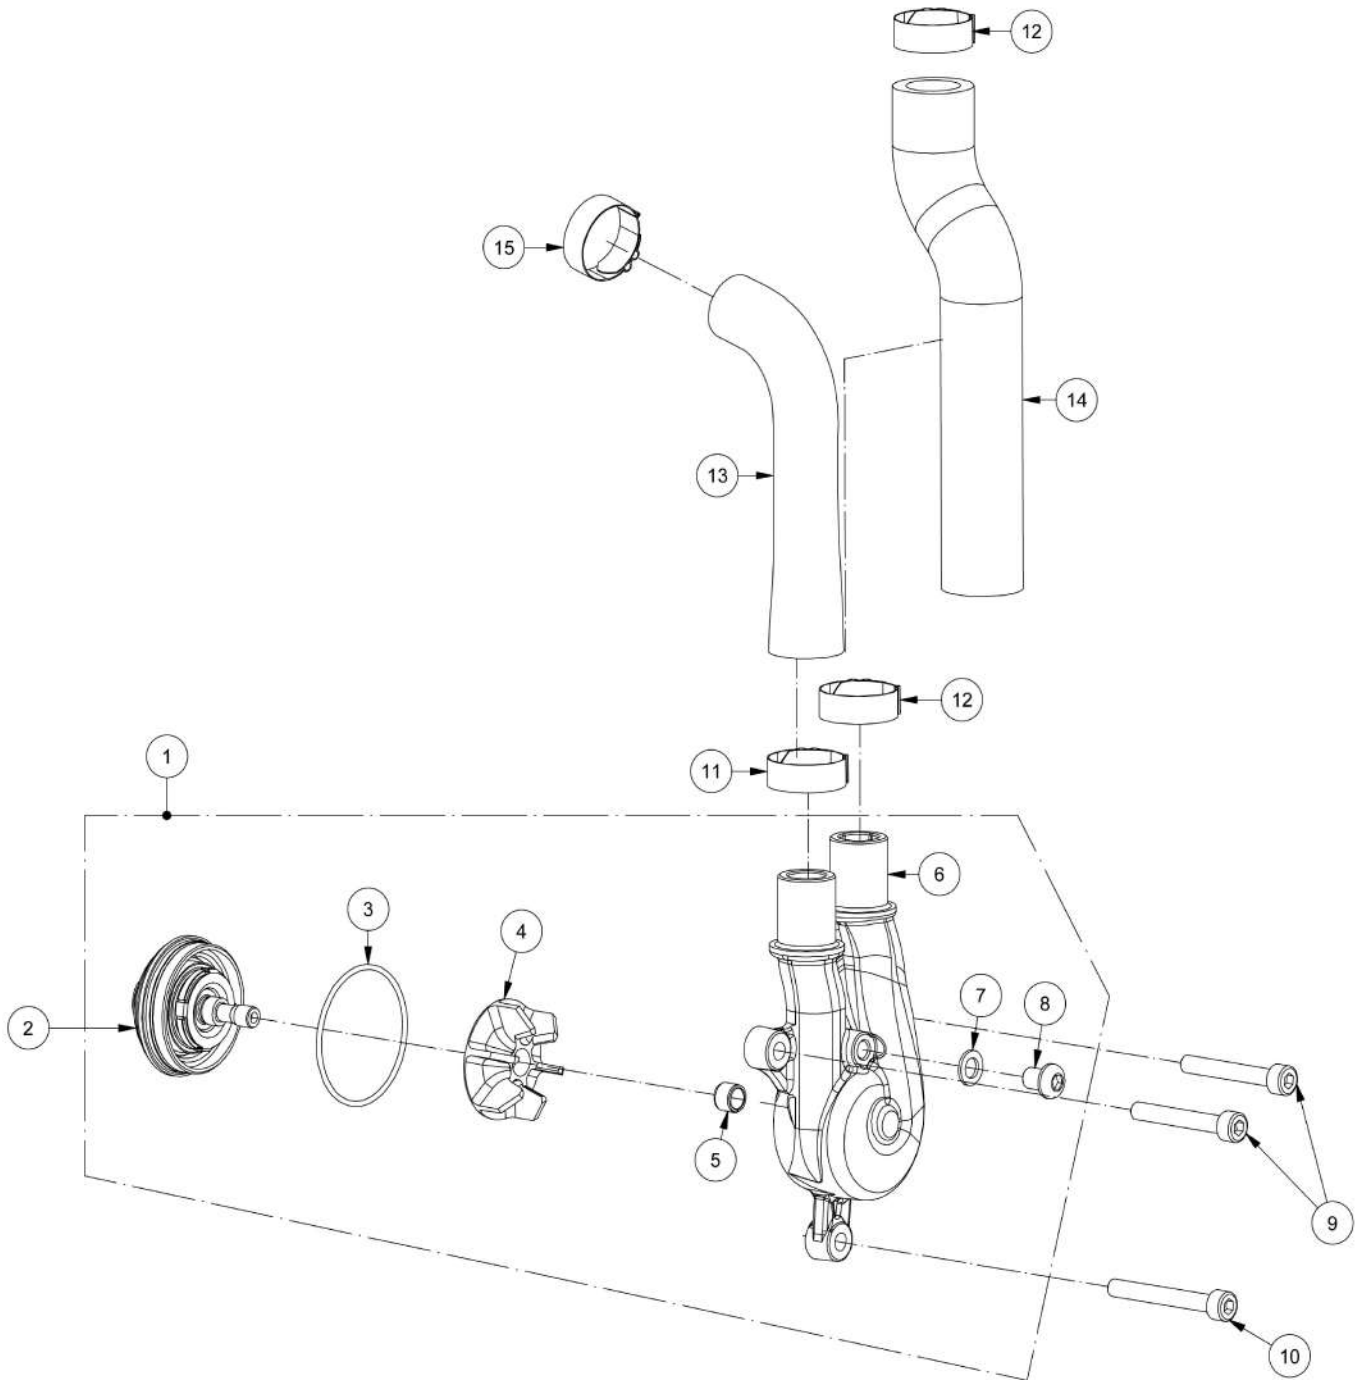

Water pump

1	WATER PUMP KIT TXT 2019 MT55000CT-CSV-1 (u. 1)	2	~~CTO.TAPA INTERIOR BOMBA AGUA T~~ ~~MT57000CT-CSV-1 (u. 1)~~	NOT AVAILABLE
3	TORICA 36X1.5 (NBR) BOMBA AGUA TXT 2015 MT57010GG-CGI-1 (u. 1)	4	TURBINE PUMP WATER TRIAL 2015 MT56000GG-CGI-1 (u. 1)	
5	RODAMIENTO FRICCIÓN DIAM. 6 MT57035GG-CGI-1 (u. 1)	6	WATER PUMP KIT TXT 2019 MT55000CT-CSV-1 (u. 1)	
7	HEAD BOLT WASHE 6x10x1.5 T4006008 (u. 1)	8	~~ULS 6X8 INOX~~ ~~T0506008 (u. 1)~~	NOT AVAILABLE
9	BOLT SOCKET HEAD M5X40 T0305040 (u. 2)	10	ALLEN 5X45 DACROMET T0305045 (u. 1)