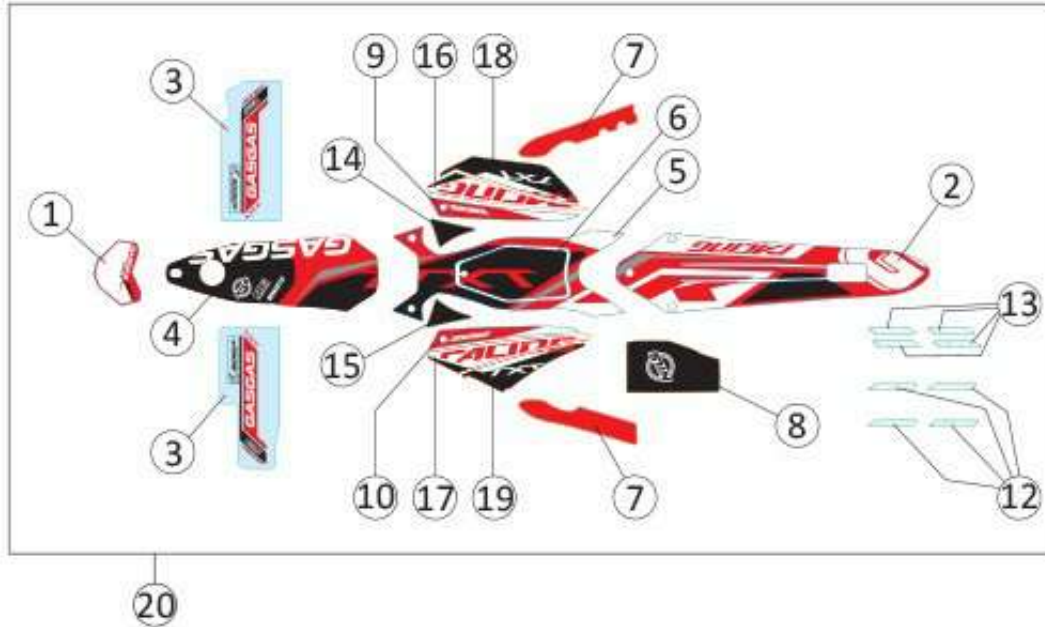

Decals

1	STICKER HEAD LIGHT TXT RACING 2019 BT95020GG-CSV-1 (u. 1)	2	DECAL FENDER REAR TXT RACING 2019 BT95120GG-CSV-1 (u. 1)
3	KIT STICKERS SUSP. TXT RACING 2019 BT95010CT-CSV-1 (u. 1)	4	STIKER FUEL TANK TXT RACING 2019 BT95190GG-CSV-1 (u. 1)
5	STICKER SEAT TXT RACING 2019 BT95180GG-CSV-1 (u. 1)	6	STICKER COVER AIR BOX TXT RACING 2019 BT95100GG-CSV-1 (u. 1)
7	DECAL PROT.FRAME LEFT.TXT 2011 BT950912811 (u. 1)	8	DECAL SPONSORS AIR BOX TXT RACING 2019 BT95200GG-CSV-1 (u. 1)
9	DECAL SUP. AIR BOX TXT 2019 BT95177GG-CSV-1 (u. 1)	10	DECAL SUP. LEFT AIR BOX TXT RACING 2019 BT95187GG-CSV-1 (u. 1)
12	DECAL CC RIGHT.300 TXT RACING 2017 BT95135GG-CJT-1 (u. 1) DECAL CC RIGHT.250 TXT RACING 2017 BT95135GG-CJW-1 (u. 1) DECAL CC RIGHT.125 TXT RACING 2017 BT95135GG-CJY-1 (u. 1) DECAL CC RIGHT.280 TXT RACING 2017 BT95135GG-CJV-1 (u. 1)	13	DECAL CC LEFT.250 TXT RACING 2017 BT95136GG-CJW-1 (u. 1) DECAL CC LEFT.125 TXT RACING 2017 BT95136GG-CJY-1 (u. 1) DECAL CC LEFT.280 TXT RACING 2017 BT95136GG-CJV-1 (u. 1) DECAL CC LEFT.300 TXT RACING 2017 BT95136GG-CJT-1 (u. 1)
14	RIGHT FILTER BOX SIDE STICKER REPLICA FA BT95211GG-CBN-1 (u. 1)	15	LEFT FILTER BOX SIDE STICKER REPLICA FAC BT95216GG-CBN-1 (u. 1)
16	DECAL OF INF. BOX FILT.TRIAL 2019 BT95176GG-CSV-1 (u. 1)	17	ADH.LATERAL CENTRAL IZQUIERDO CAJA FILTRO TXT RACING 2019 BT95186GG-CSV-1 (u. 1)
19	DECAL OF INF. LEFT .BOX FILT.TRIAL 2019 BT95185GG-CSV-1 (u. 1)	20	STICKER KIT TRIAL RACING 2019 BT95000CT-CSV-1 (u. 1)