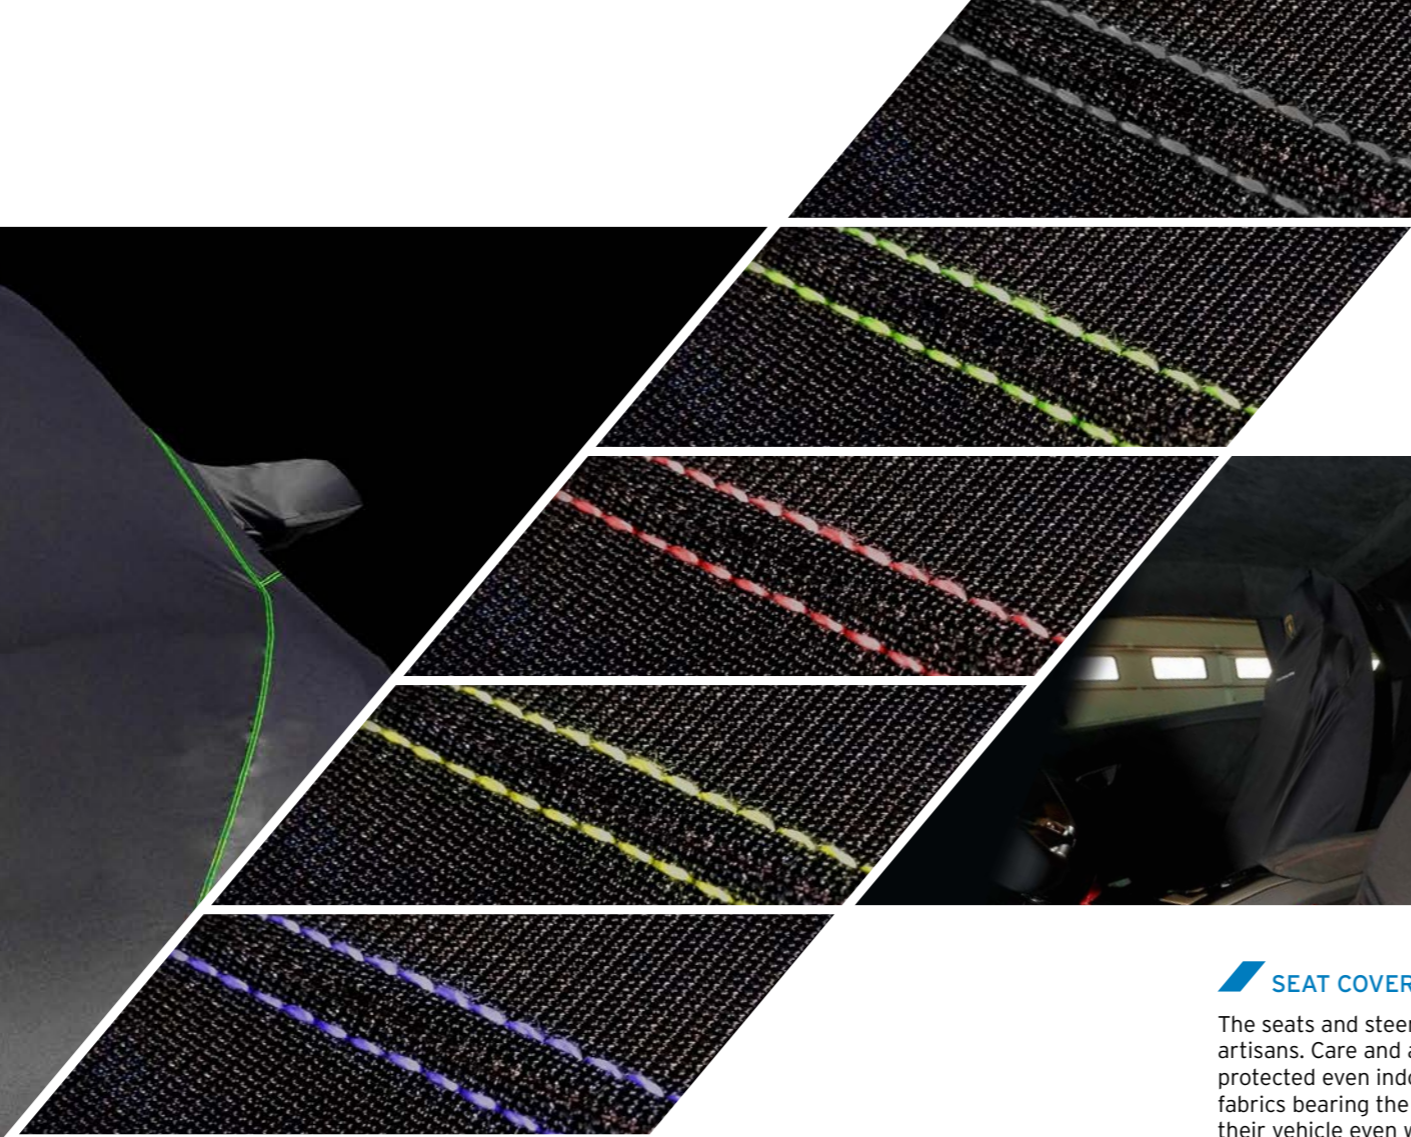

The aggressive but elegant lines of your Huracán will be protected and underscored by these covers designed by Accessori Originali to defend your Supercar.

INDOOR CAR COVER

The indoor cover hugs your Huracán to perfection and is made from interlock fabric. Dustproof and non-scratch, the cover sports the Lamborghini emblem and is perfect for protecting your vehicle when stored for any length of time.