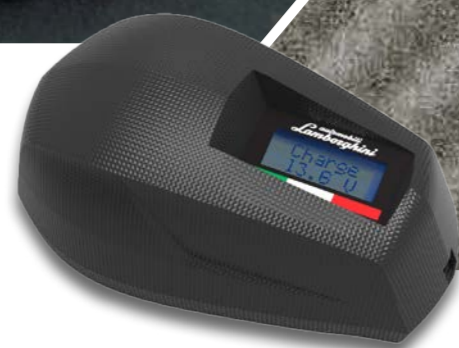

BATTERY MAINTAINER

A properly charged battery is important for a special occasions car. This device keep's your vehicle's battery charged and ready to go.

WELCOME KIT

A little kit to welcome new clients (or to welcome back loyal ones). It includes wheel rim and tire-care products, Torx wrench with gold finish, tire pressure gauge and USB adapter for 12V power port.