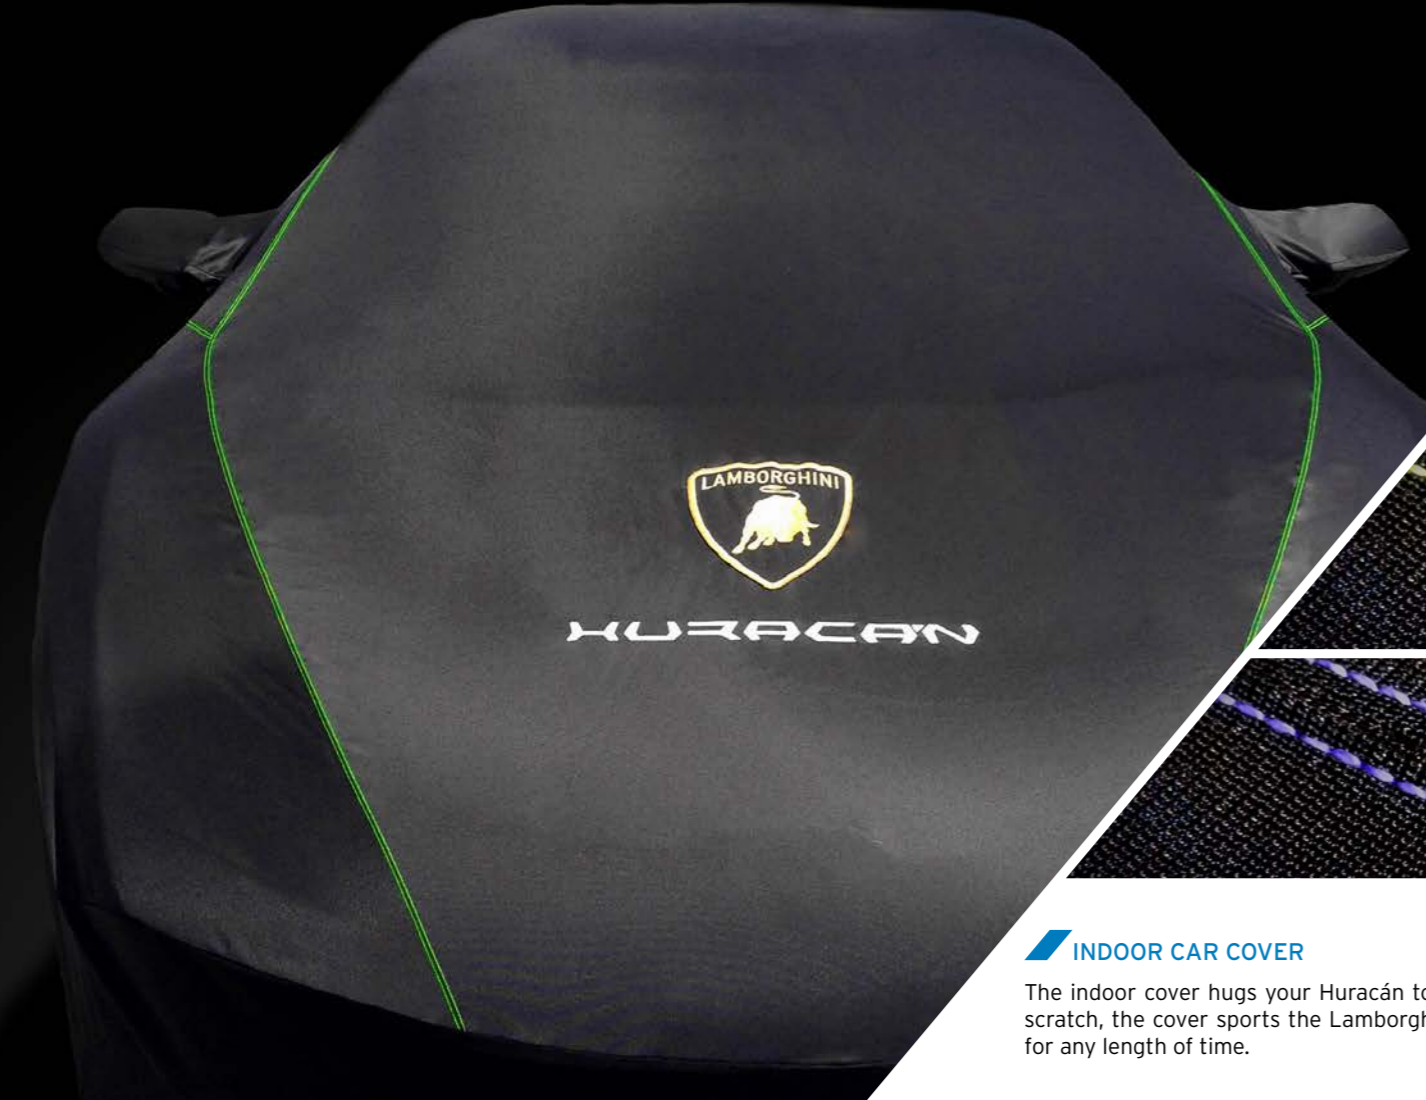

The aggressive but elegant lines of your Huracán will be protected and underscored by these covers designed by Accessori Originali to defend your Supercar.

INDOOR CAR COVER

The indoor cover hugs your Huracán to perfection and is made from interlock fabric. Dustproof and non-scratch, the cover sports the Lamborghini emblem and is perfect for protecting your vehicle when stored for any length of time.