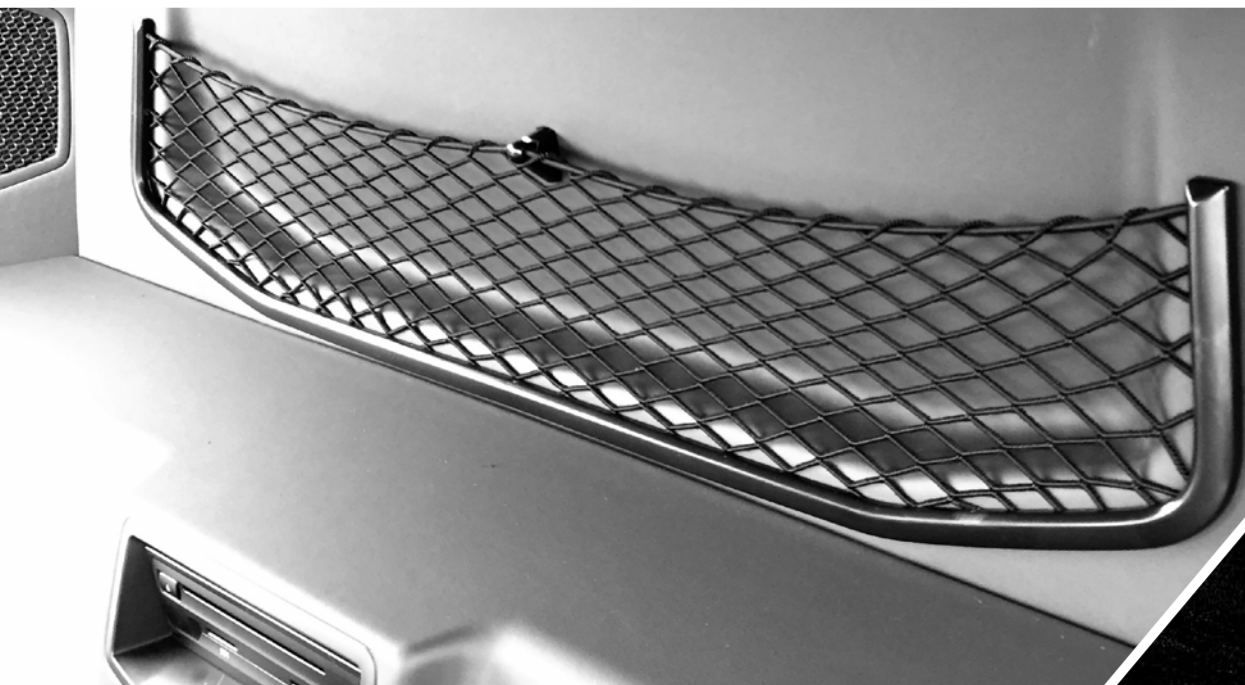

CONVENIENCE NETS

Limitless performance without sacrificing comfort inside your vehicle.

DOCUMENT HOLDER

Sturdy case designed to hold all the driving papers of your Lamborghini. Can be kept safely tucked away in the glove compartment.