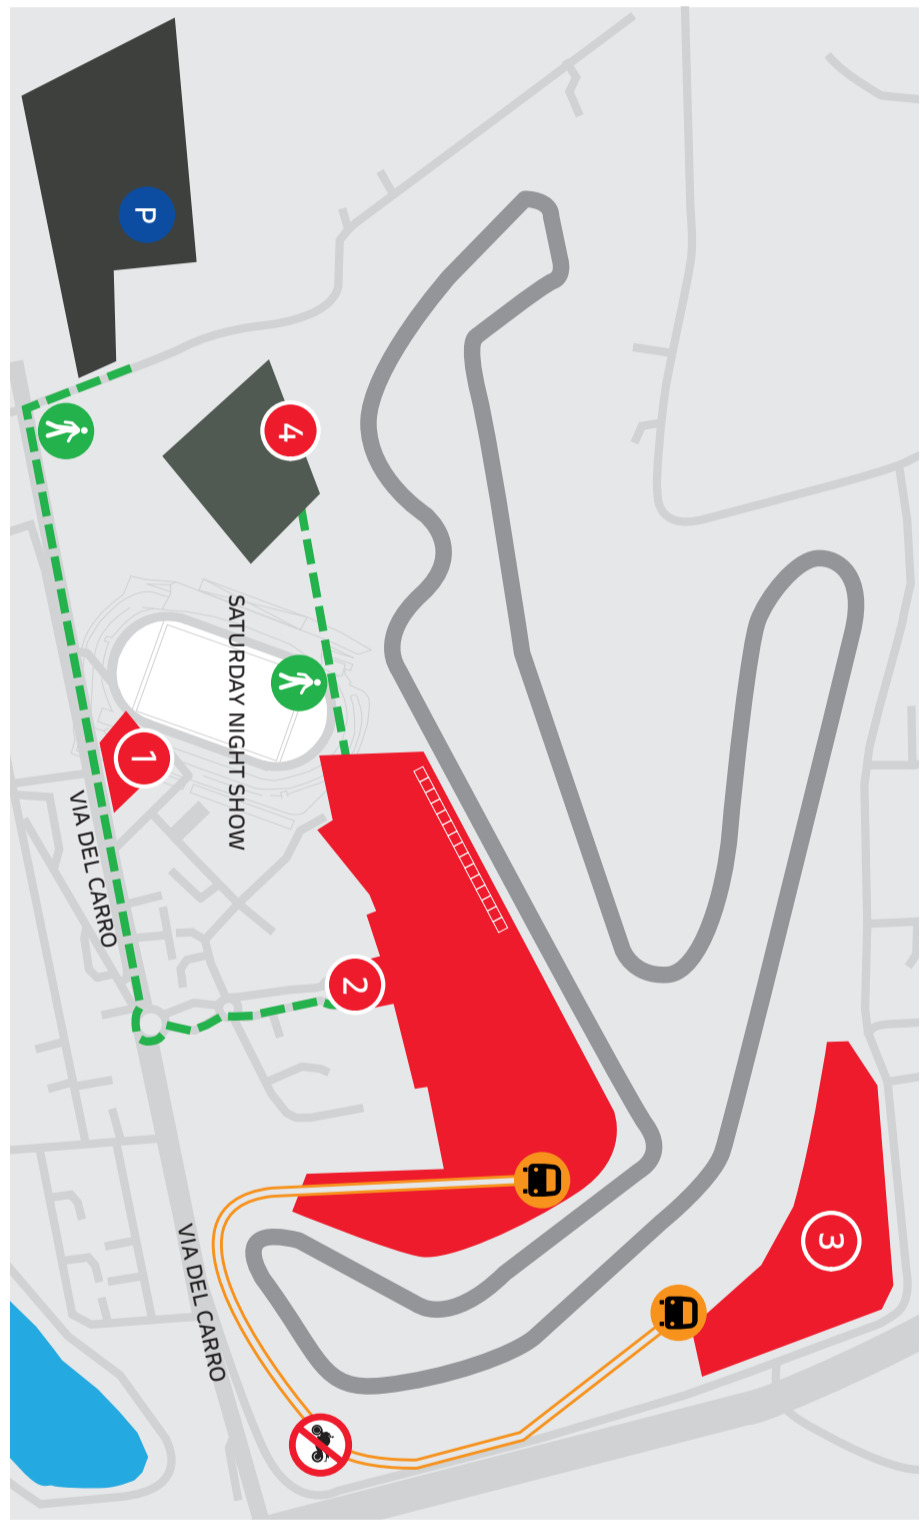

- 1 Centro accreditati / Accreditation Center Check-in Point 4
- 2 Ingresso / Entrance
- 3 DRE Rookie Area
- 4 Adventure Area and E-Bike

- Navetta DRE Rookie Area
- Shuttle bus to DRE Rookie Area
- Percorso Pedonale
- Pedestrian Route
- Parcheggio Auto
- Car Parking
- Divieto di transito
- No Entry