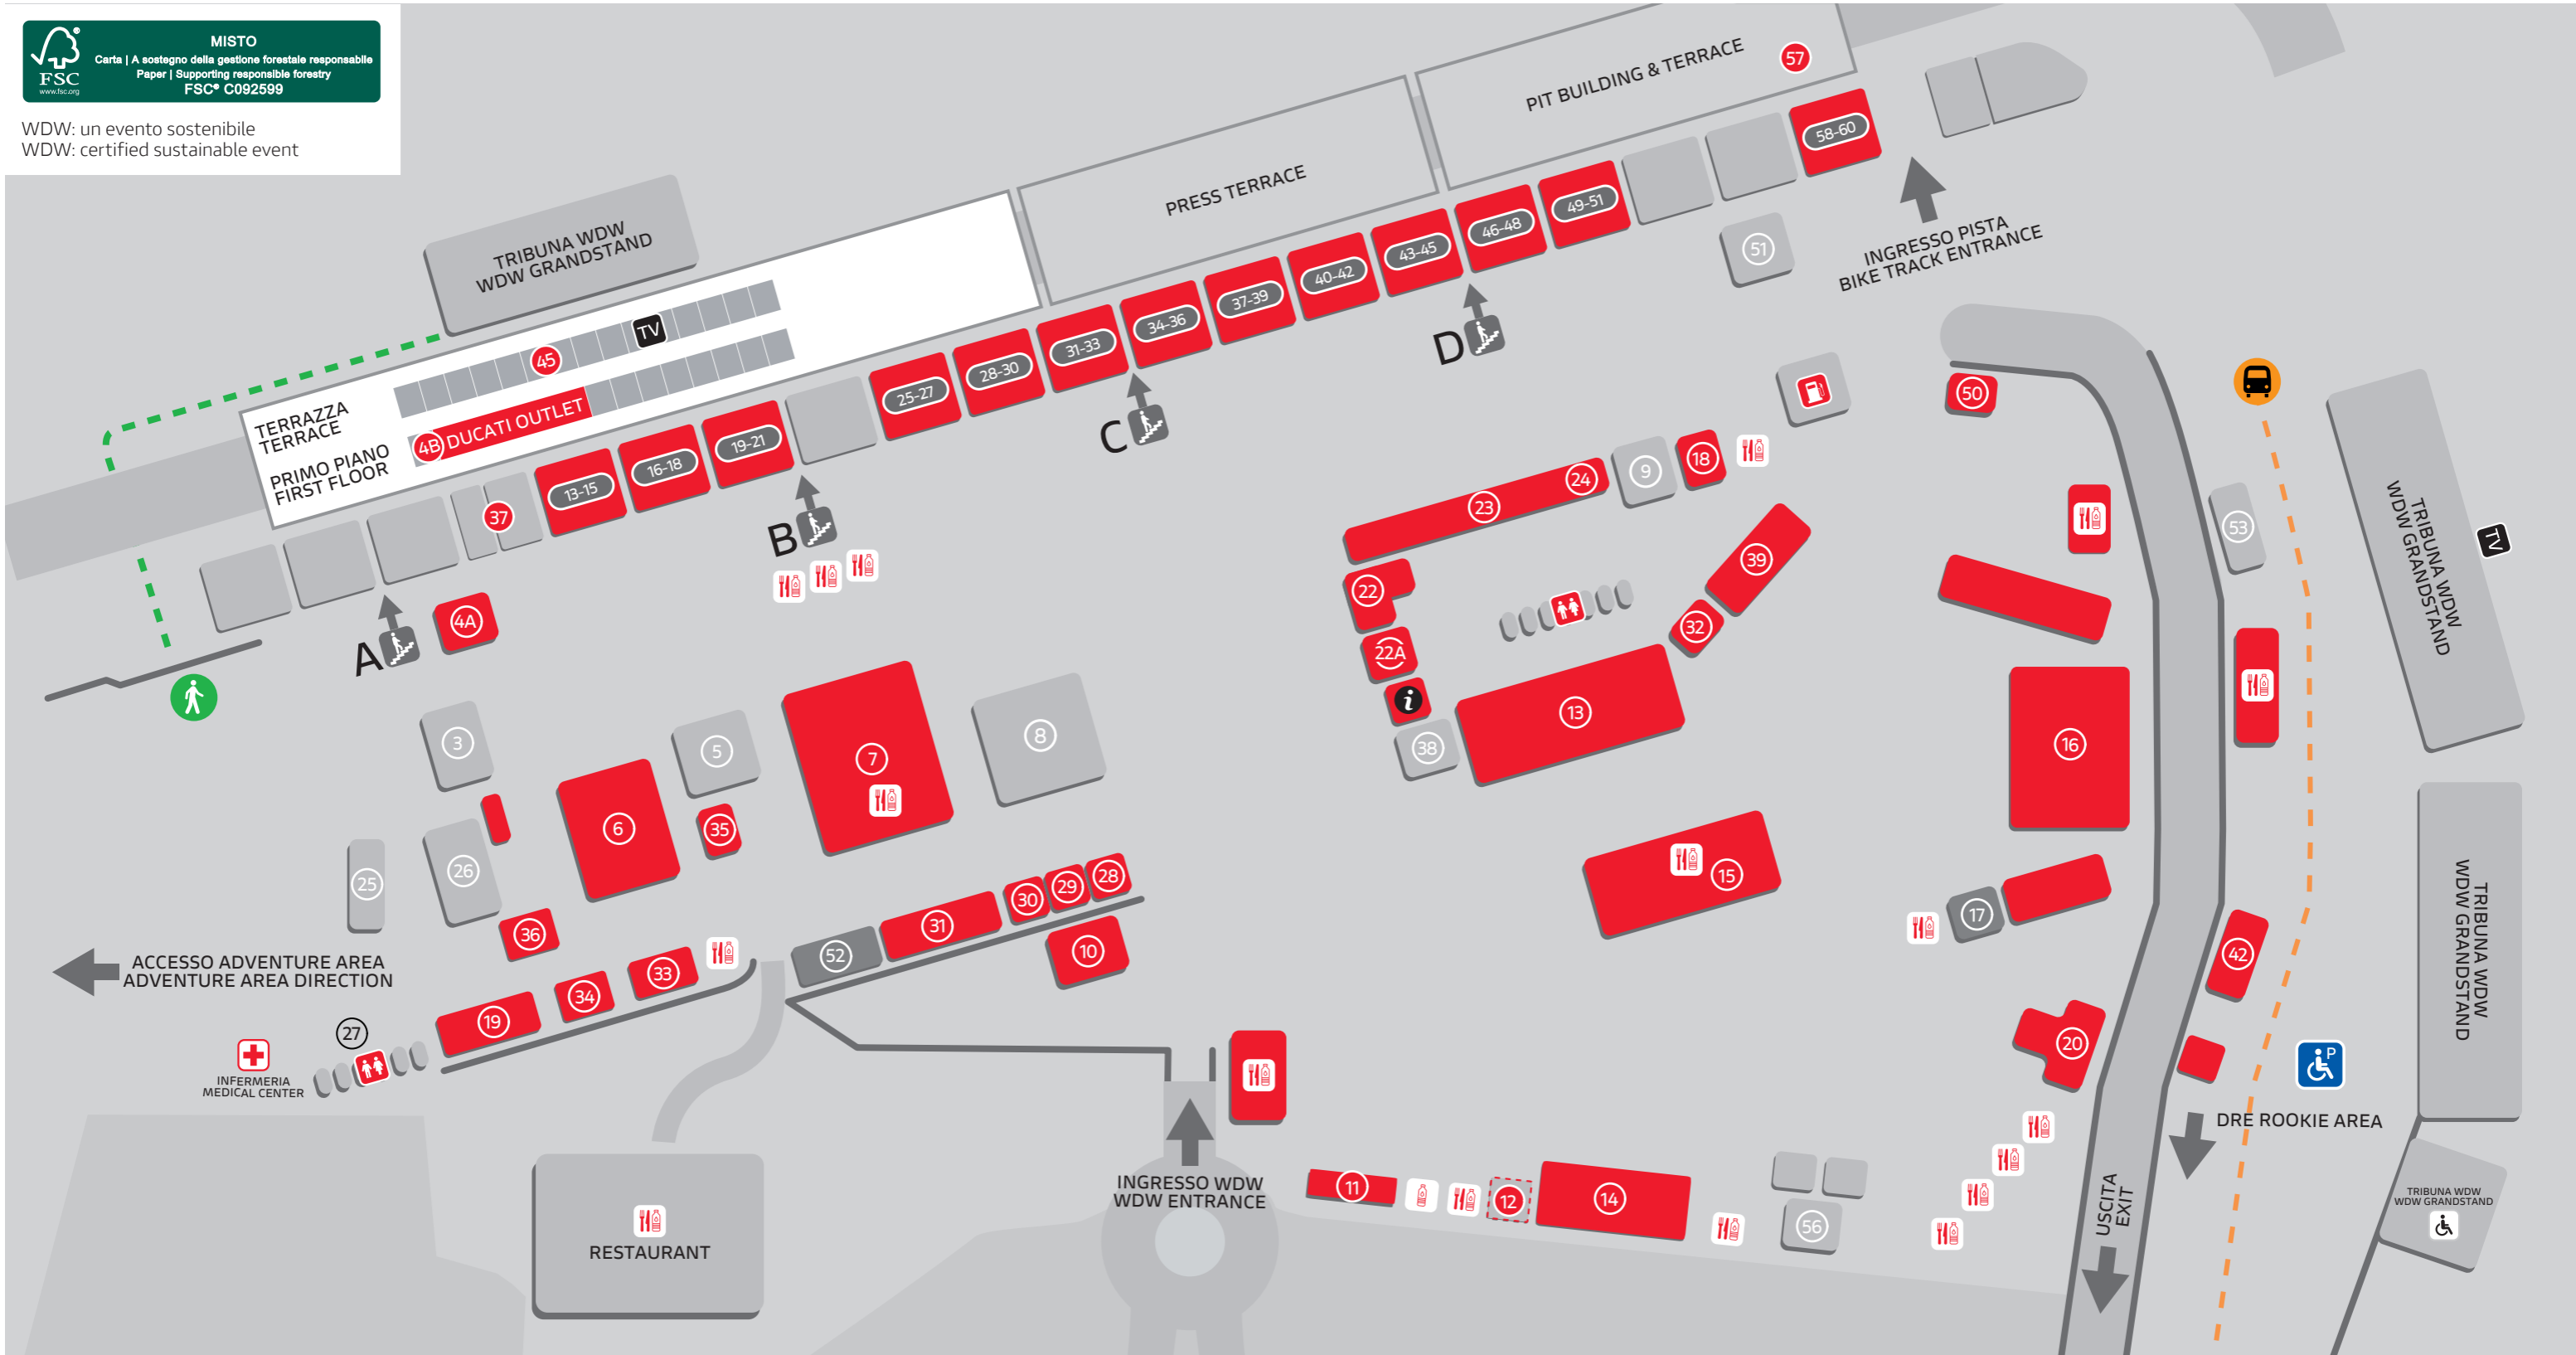

Distribuzione welcome kit / Welcome kit distribution **20**
Welcome kit: area 20
Ven / Fri 09:00 - 18:00
Sab / Sat 09:00 - 18:00
Dom / Sun 09:00 - 16:00

Deposito caschi e tute / Helmet & gear deposit **18 19**
È attivo un servizio di deposito per caschi e tute presso lo stand 18-19, fino a esaurimento disponibilità. / A service for leaving helmets and leathers is offered in stand 18-19 while space is available.
Orari Autodromo
Circuit opening hours

- 1 Centro accreditati / Accreditation Center Check-in Point 4
- 2 Ingresso / Entrance
- 3 DRE Rookie Area
- 4 Adventure Area and E-Bike

- Navetta DRE Rookie Area
- Shuttle bus to DRE Rookie Area
- Percorso Pedonale
- Pedestrian Route
- Parcheggio Auto
- Car Parking
- Divieto di transito
- No Entry

- 3 Ducati Service accreditation
- 4A Ducati Outlet access
- 4B Ducati Outlet
- 5 Termignoni
- 6 Ducati Shop
- 7 Tech Village
- 8 Hospitality MotoGP
- 9 Design Journey
- 10 E-World
- 11 Monster: Just Fun!
- 12 Scrambler World
- 13 Performance World
- 14 Project | V20B
- 15 Multistrada World

- Info point
- Toilet
- Infermeria Medical Center
- Tribuna Grandstand
- Parcheggio auto Car parking
- Beverage
- Food & Drink
- Maxischermo Led wall
- Accesso Outlet Outlet entrance
- Accesso terrazza Terrace entrance
- Sottopassaggio per Tribuna WDW Subway to WDW Grandstand
- Navetta DRE Rookie Area Shuttle bus to DRE Rookie Area
- Carburante Petrol Station