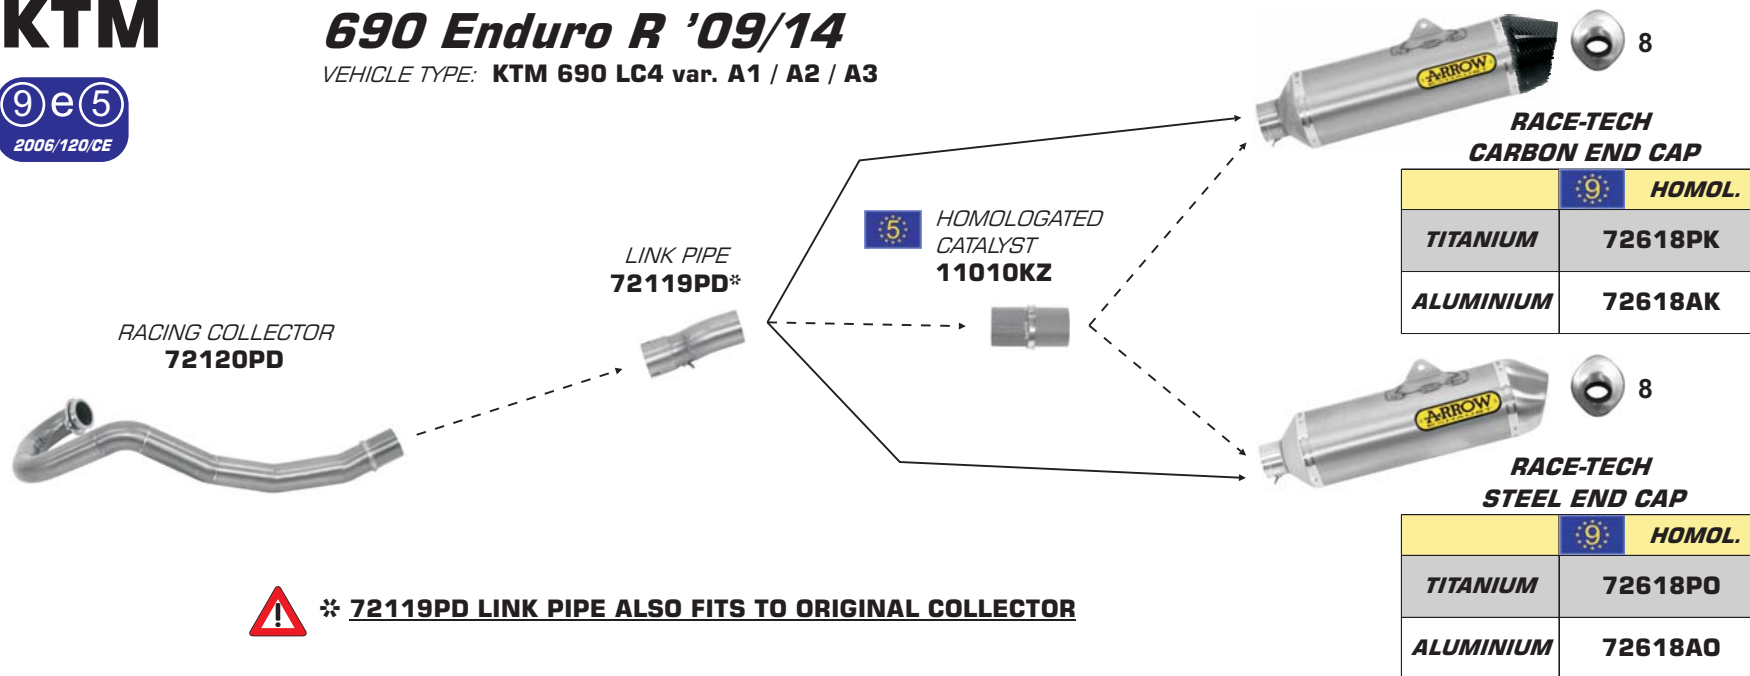

KTM

690 Enduro R '09/14

VEHICLE TYPE: KTM 690 LC4 var. A1 / A2 / A3

* 72119PD LINK PIPE ALSO FITS TO ORIGINAL COLLECTOR

KTM

1290 SuperDuke R '14

VEHICLE TYPE: KTM Superduke var. A1 / A2