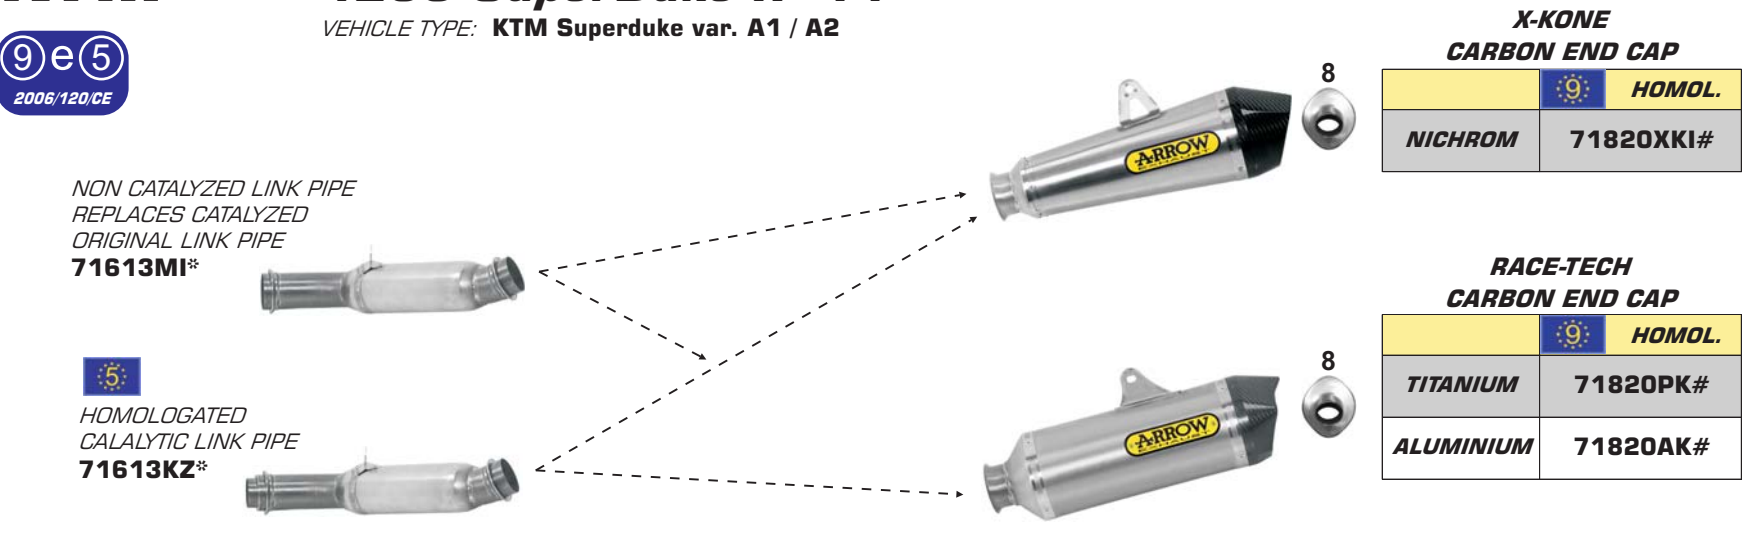

* LINK PIPES ALSO FIT TO ORIGINAL SILENCERS

SILENCERS ALSO FIT TO ORIGINAL CATALYZED LINK PIPE