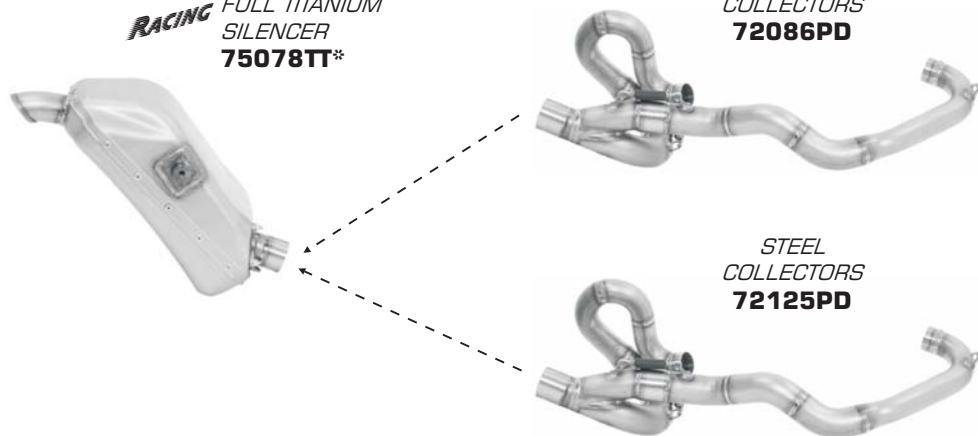

European Homologation
directive 97/24/EC ch.5
(measures to be taken against air pollution caused by 2 or 3 wheel motor vehicles)

European Homologation
directive 97/24/EC ch.9
(permissible sound level and exhaust system for 2 or 2 wheel motor vehicles)

NOTE Homologation certificates are valid for specified vehicle types only.

Meets **2006/120/CE** European Directive standards
(**97/24/CE cap. 9 + cap.5** European Directive upgrade)

NOTE European standards **2006/120/CE** are met only if the original catalytic converter is not removed when fitting an **97/24/CE ch. 9** approved Arrow silencer, or if you fit an Arrow exhaust system with an approved (as **97/24/CE ch. 5** standard) catalytic converter

KEY

RACING

Not street legal
(for closed circuit use only)

Fitment - The continuous line means that it is necessary to fit all the components

Option for fitment - The dotted line means that it is not needed to fit all the components

Aprilia *SX-V 4.5 '07/14*

RACING FULL TITANIUM
SILENCER
75078TT*

TITANIUM
COLLECTORS
72086PD

STEEL
COLLECTORS
72125PD