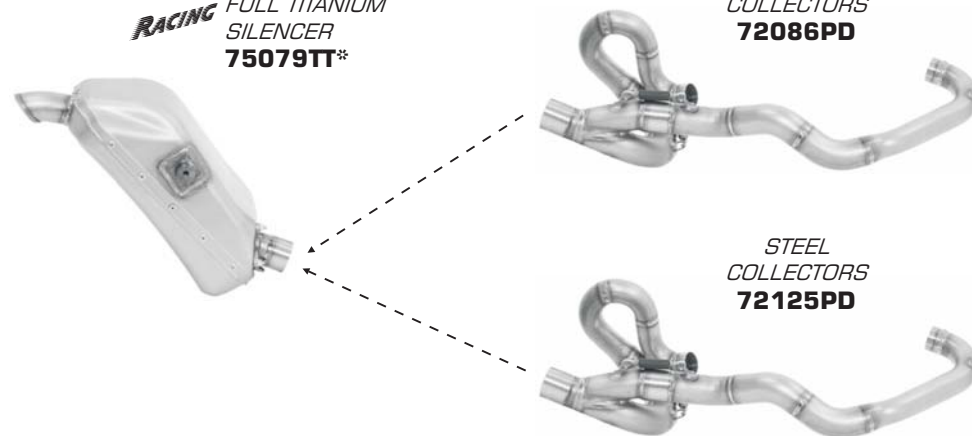

Aprilia *SX-V 5.5 '07/14*

RACING FULL TITANIUM
SILENCER
75079TT*

TITANIUM
COLLECTORS
72086PD

STEEL
COLLECTORS
72125PD