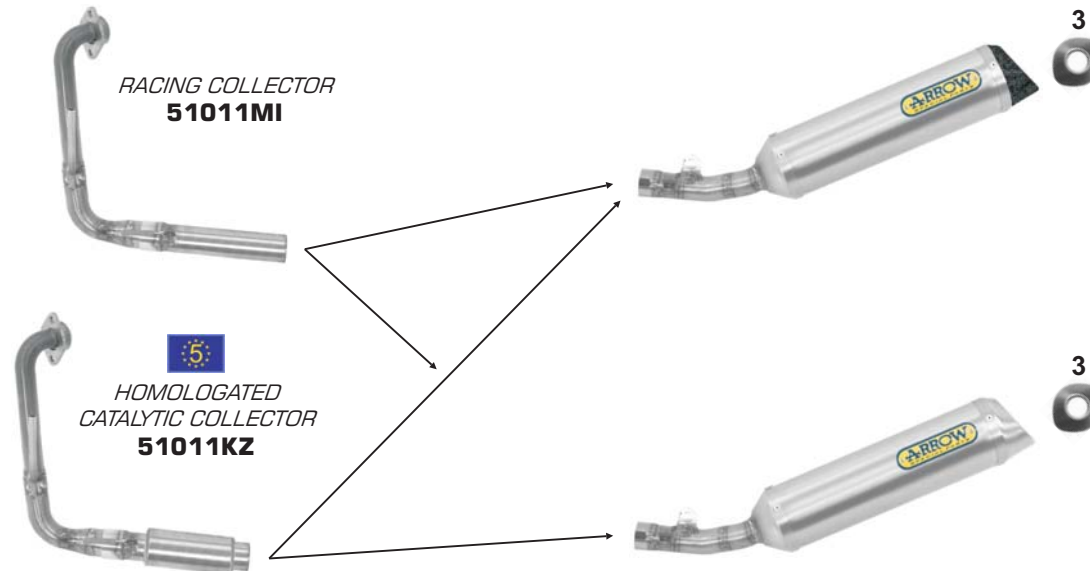

Yamaha *YZF-R 125 '14*

VEHICLE TYPE: RE11 var. A ver. 01/02

STREET THUNDER CARBON END CAP

	HOMOL.
TITANIUM	51503PK
ALUMINIUM	51503AK
ALUMINIUM "DARK"	51503AKN

STREET THUNDER STEEL END CAP

	HOMOL.
TITANIUM	51503PO
ALUMINIUM	51503AO
ALUMINIUM "DARK"	51503AON