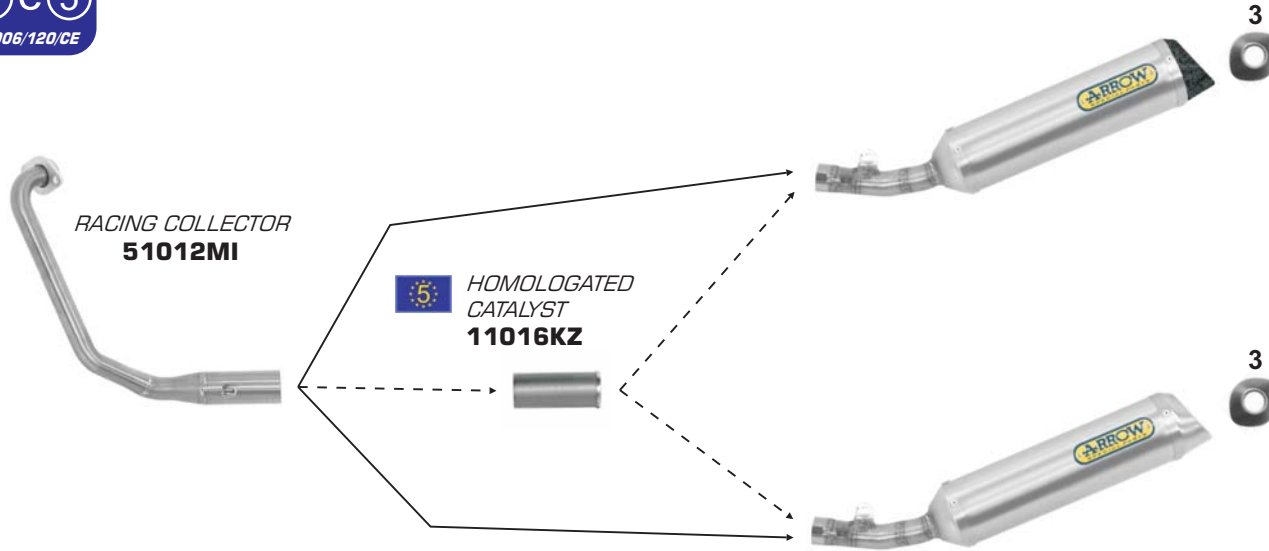

9 PARIS DAKAR REPLICA
HOMOLOGATED
72640PD

DB-KILLER / SPARK ARRESTER
FOR PARIS DAKAR REPLICA SILENCER
12004PD

RACING COLLECTORS
72124PD

Yamaha *MT 125 '14*

VEHICLE TYPE: RE11 var. B ver. 01/02

STREET THUNDER CARBON END CAP