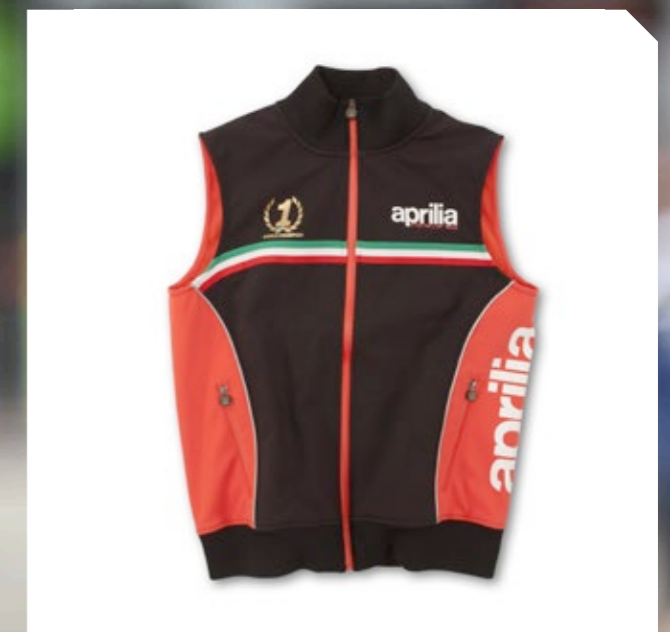

BODY WARMER

- Giacca senza maniche in materiale windstopper
- Grafiche sul petto e schiena
- Le zip waterproof
- Tiretti in microiniezione con logo

- Bodywarmer in windstopper material
- Graphics on chest and back
- Waterproof zips
- Micro-injection zip pullers with logo

NERO / BLACK

S	605749M
M	605750M
L	605751M
XL	605752M
XXL	605753M
XXXL	605754M

SBK OFFICIAL
TEAMWEAR