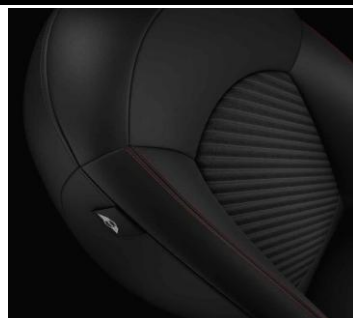

MINI PACEMAN (R61) - INTERNI

STOFFA

Stoffa Diagonal Track
Carbon Black/Carbon Black
(cod.BBE1)

	€	Pleasure
COOPER / COOPER D	S	-
COOPER S / COOPER SD	S	-
JCW	-	-

Stoffa Diagonal Track
JCW Black/Carbon Black
(cod.BBP9)