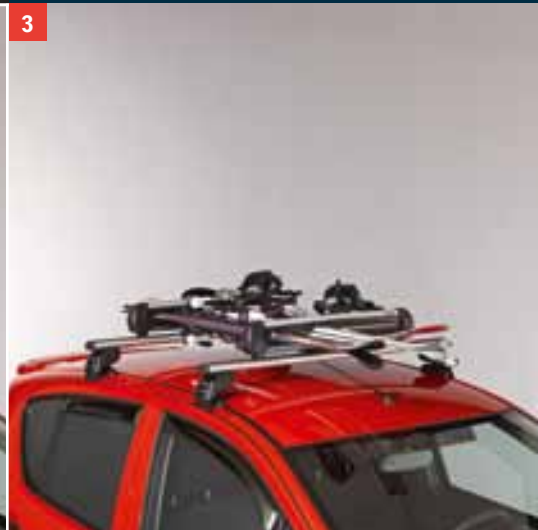

Part No. 990E0-OPTIM-CAR

Transport

Packed full of life.

1

1 | Multi roof rack¹
aluminium tubing with slot fixing system

Part No. 990E0-51K18-000

2

2 | Ski carrier "McKinley"²
for four pairs of skis or two snowboards

Part No. 99000-990YT-106

3

3 | Ski carrier "Everest"²
for six pairs of skis or four snowboards

Part No. 99000-990YT-107

Holidays, excursions, sunshine: it's all onboard - not forgetting the paraphernalia! The Splash can be very accommodating. It is big on the outside, too: try the roof for size. Four wheels aren't enough for you? You can add a few more on top. Or at the rear. And if you have the kitchen sink in tow, your Splash can carry that weight, too.