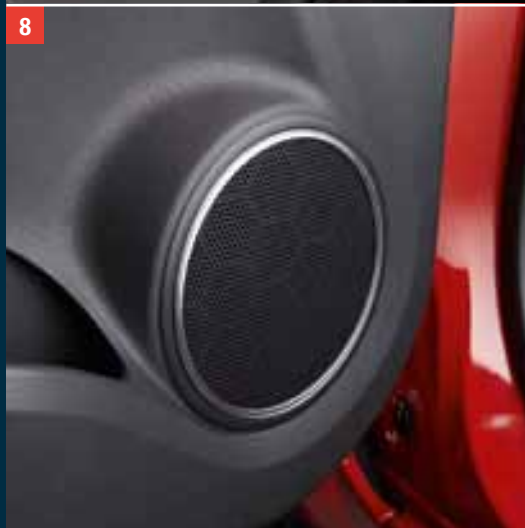

four-piece set

Part No. 990E0-51K56-000

9 | Gear shift knob

aluminium-leather combination with piano black design, for manual transmission only, only in combination with the gear shift boot (Pos. 10)

Part No. 990E0-51K46-000