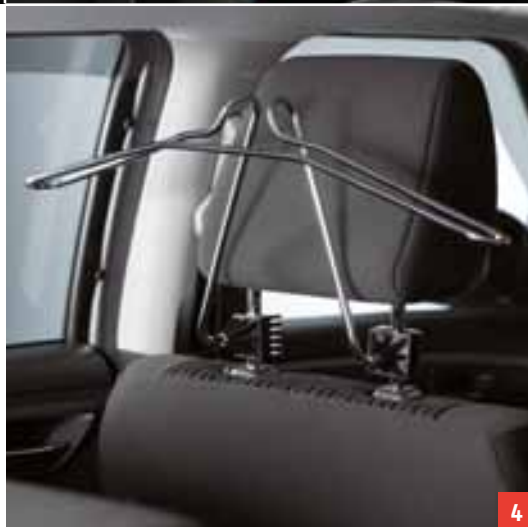

Interior

The beauty's in the details.

2 | Armrest "CD"
with storage compartment
and CD holder

Part No. 990E0-51K27-000

3 | Armrest
with storage compartment

Part No. 990E0-51K28-000

4 | Coat hanger
for attaching to the front head rest