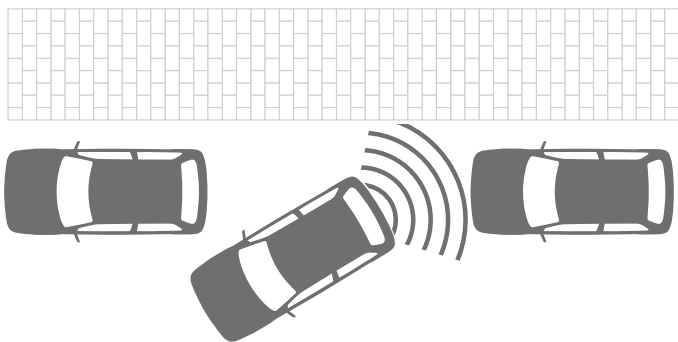

13

13 | G3-Paint protection
ideal paint protection for your vehicle, from roof to wheels. Ask your Suzuki dealer about this service.
Part No. 990E0-GLASC-OAT