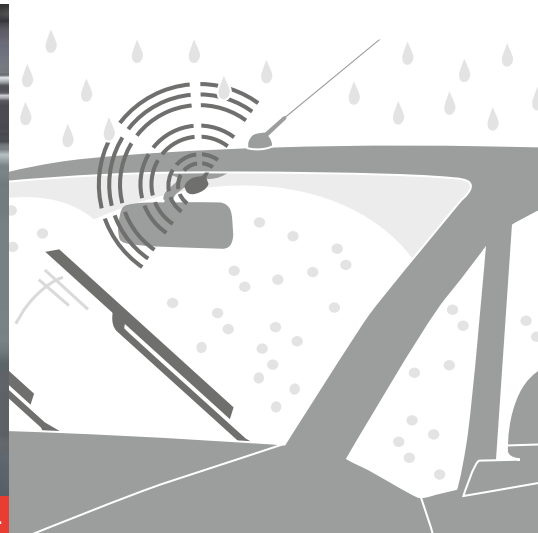

¹Not available in all body colours.

Please ask your local Suzuki Partner for detailed information.

11

12

11 | Rain sensor
controls the windscreen wipers automatically from ideal interval to first continuous wiping speed
Part No. 990E0-65J81-000