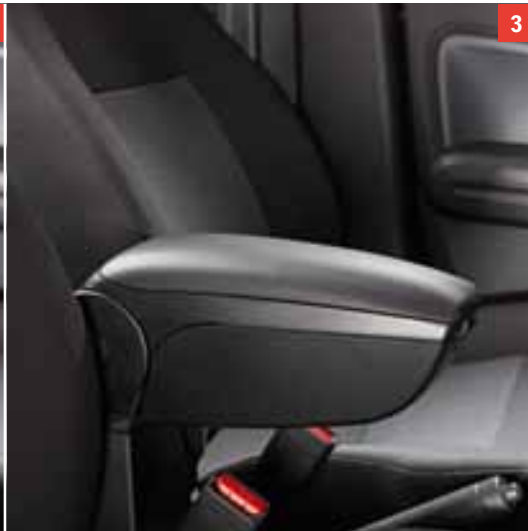

Interior

The beauty's in the details.

2 | Armrest "CD"
with storage compartment
and CD holder

Part No. 990E0-51K27-000

3 | Armrest
with storage compartment

Part No. 990E0-51K28-000