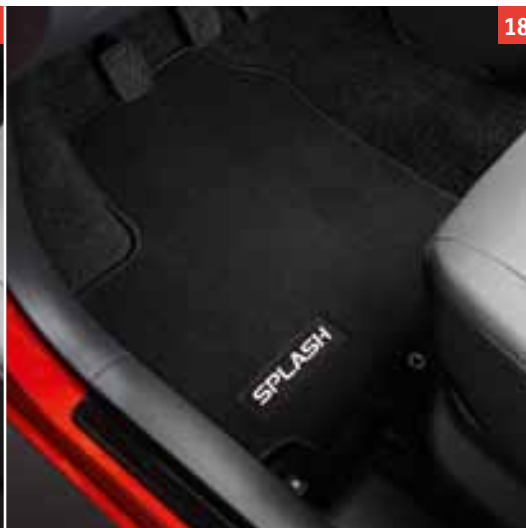

19 | Floor mat set "DLX"
anthracite velour carpets with Splash logo, four-piece set, for right-hand drive for manual transmission only (no ill.)
Part No. 990E0-51K55-000

20 | Floor mat set "DLX"
anthracite velour carpets with Splash logo, four-piece set, for right-hand drive for automatic transmission only (no ill.)
Part No. 990E0-51K60-000

18

18 | Floor mat set "DLX"
anthracite velour carpets with Splash logo, four-piece set, for left-hand drive for manual and automatic transmission
Part No. 990E0-51K20-000