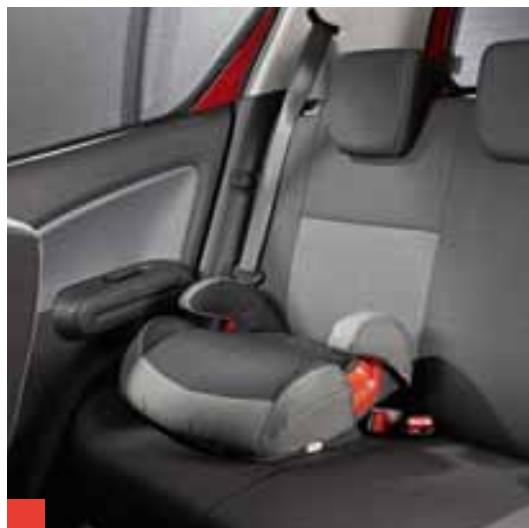

Part No. 990E0-59J37-000

14

14 | Child seat “Kidfix”

Keeps your little one safe: the Kidfix for groups 2 and 3 seats kids weighing from approximately 15 to 36 kg. It meets the current Child Seat Safety Standard ECE R44/04 regulations and offers optimal side impact protection. Its perfectly routed 3-point seat belt installation plus additional fastening to the ISOFIX anchorage fastening points ensure maximum stability and safety. The headrest height can be adjusted to 11 different positions and the backrest to the angle of the vehicle seat. The reclined position can be set using the lever in the access slot of the detachable and washable booster cushion cover.