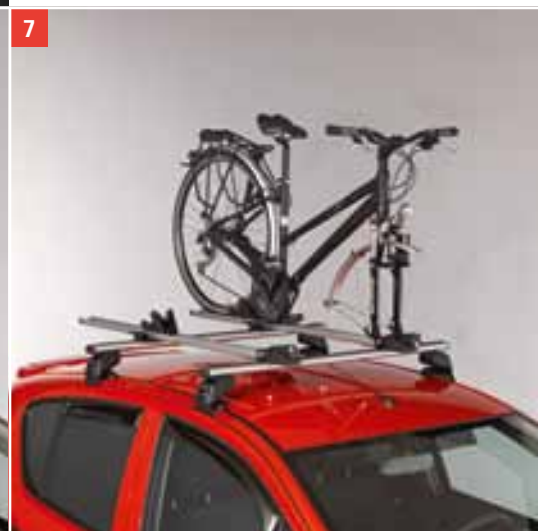

7 | Bike carrier "Giro Speed"²

for transporting bikes with front wheel removed, one set for one bike

Part No. 990E0-59J21-000

¹ Max. roof load: 35kg

² Only in combination with the multi roof rack. Please observe the max. roof load of 35kg.