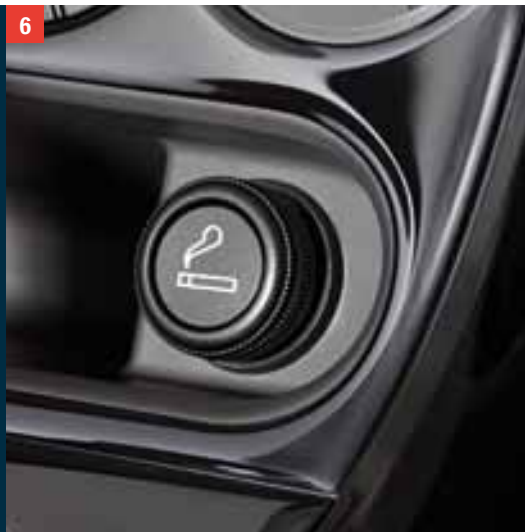

6 | Lighter kit

Part No. 99KIT-51K00-LIT

7 | Ashtray

black

Part No. 89810-86G10-5PK