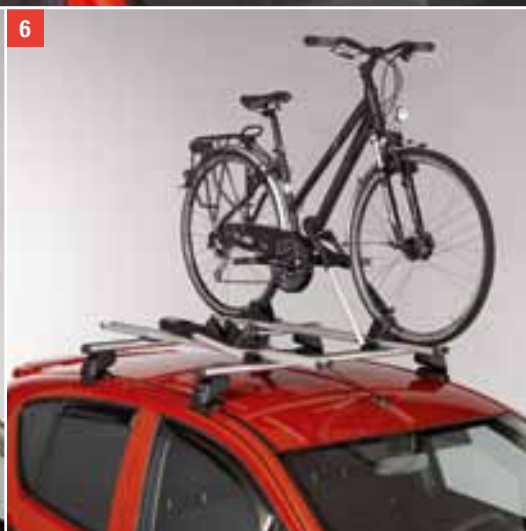

Part No. 990E0-59J43-000

5 | Bike carrier "Baracuda"²

attachment arm can be mounted to the right or left side, one set for one bike

Part No. 99000-990YT-206

6 | Bike carrier "Giro AF"²

for transporting complete bikes, one set for one bike