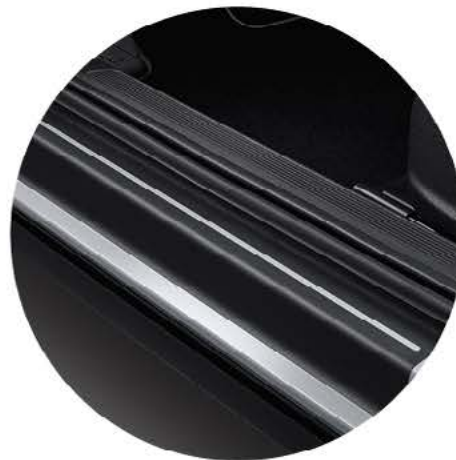

LOGO LIGHTS

Logo lights project the Volkswagen emblem on to the ground using LEDs when the front doors are opened. *Only for vehicles already fitted with door warning lights/entry lights.*

Part Number: 000052120B

£115.00 including fitting

DOOR SILL PROTECTION FILM BLACK/SILVER

The black film with silver decorative stripes not only enhances the appearance of your vehicle's door sills but also protects them against scratches.

Part Number: 2GC071310ZMD

Two-piece set

£85.00 including fitting

UNIVERSAL TRAFFIC RECORDER FRONT

There for your added peace of mind, the fully integrated front Volkswagen Universal Traffic Recorder is so much more than a recording device; it's your companion for the road ahead. It's specifically designed to fit unobtrusively within your Volkswagen. The UTR features Event and park* mode (**when motion is detected while parked*), Car finder and Records any incidents, all controlled via a Mobile app.

Part Number: 000063511B

£405.00 including fitting

DYNAMIC CENTRE CAPS

The Dynamic Volkswagen Centre Caps cover the centre of the alloy wheel and pop in and out when the wheel needs to be removed or replaced. The self-levelling function of the centre caps allow the Volkswagen badge to stand freely within the item, meaning that the roundel is always the correct way up, no matter the speed of the car or the position of the wheel.

Part Number: 000071213D

£105.00 including fitting

up! Polo T-Cross T-Roc

T-Roc Cabriolet

Golf ID.3 Golf Estate Golf SV

Beetle / Cabriolet

Scirocco Jetta

Passat Saloon

Passat Estate

CC

Arteon / Shooting Brake

Tiguan

Tiguan Allspace

Touran

Sharan

Touareg