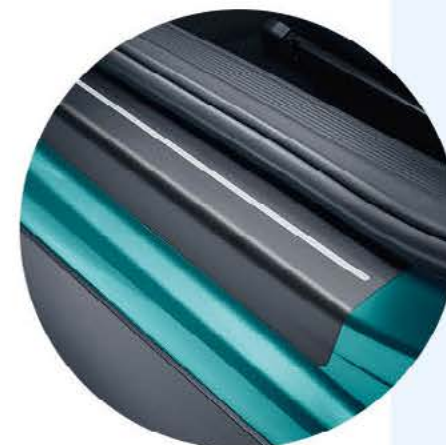

DOOR SILL PROTECTION FILM TRANSPARENT, FRONT AND REAR

These transparent film sill protectors protect the sills against scratches from shoes and heels without changing the look of the vehicle.

Part Number: 10A071310A908
Four-piece set

£85.00 including fitting