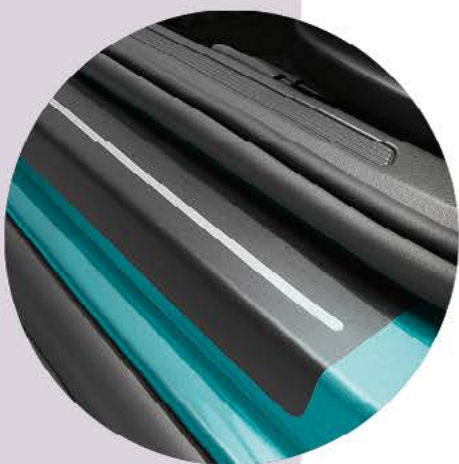

DOOR SILL PROTECTION FILM BLACK/SILVER

The black film with silver decorative stripes not only enhances the appearance of your vehicle's door sills but also protects them against scratches.

Part Number: 2GM071310

Two-piece set

£124.00 including fitting