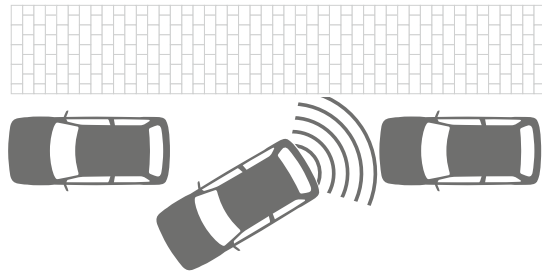

- 13 | Alarm system**  
for cars with keyless go  
**Part No. 990E0-64J26-000**

13

14

- 14 | Rain sensor**  
controls the windscreen wipers  
automatically from ideal interval  
to first continuous wiping speed  
**Part No. 990E0-65J81-000**