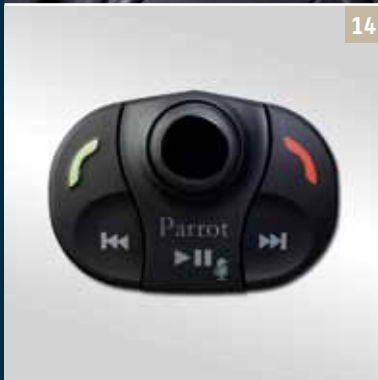

# Audio and Navigation

**12 | Bluetooth<sup>®2</sup> system, Parrot MKi9200**  
additional options: Compatible with SD and SD-HC card. Sound equaliser with digital class-d 20W amplifier. TFT-Display (72x57x12mm). Displays CD covers or pictures. Includes Suzuki specific wiring harness.

**Part No. 990E0-59J33-KIT**

**13 | Bluetooth<sup>®2</sup> system, Parrot MKi9100**  
hands-free system (Bluetooth<sup>®2</sup> v2.0 + EDR) kit not only offering telephony but also compatible with music sources (iPod<sup>®1</sup>, USB and Line in). Plays music from any Bluetooth<sup>®</sup> stereo (A2DP) compatible devices. Output via car speakers. OLED-Display (82x32x14mm). Includes Suzuki specific wiring harness.

**Part No. 990E0-59J35-KIT**

**14 | Bluetooth<sup>®2</sup> system, Parrot MKi9000**  
hands-free system kit offering telephony and is compatible with all music sources. Plays music from any Bluetooth<sup>®2</sup> compatible devices. Output via car speakers. A wireless remote control can be positioned on the steering wheel. No need for a screen – the Parrot MKi9000 offers a voice menu for accessing its functions. Includes Suzuki specific wiring harness.